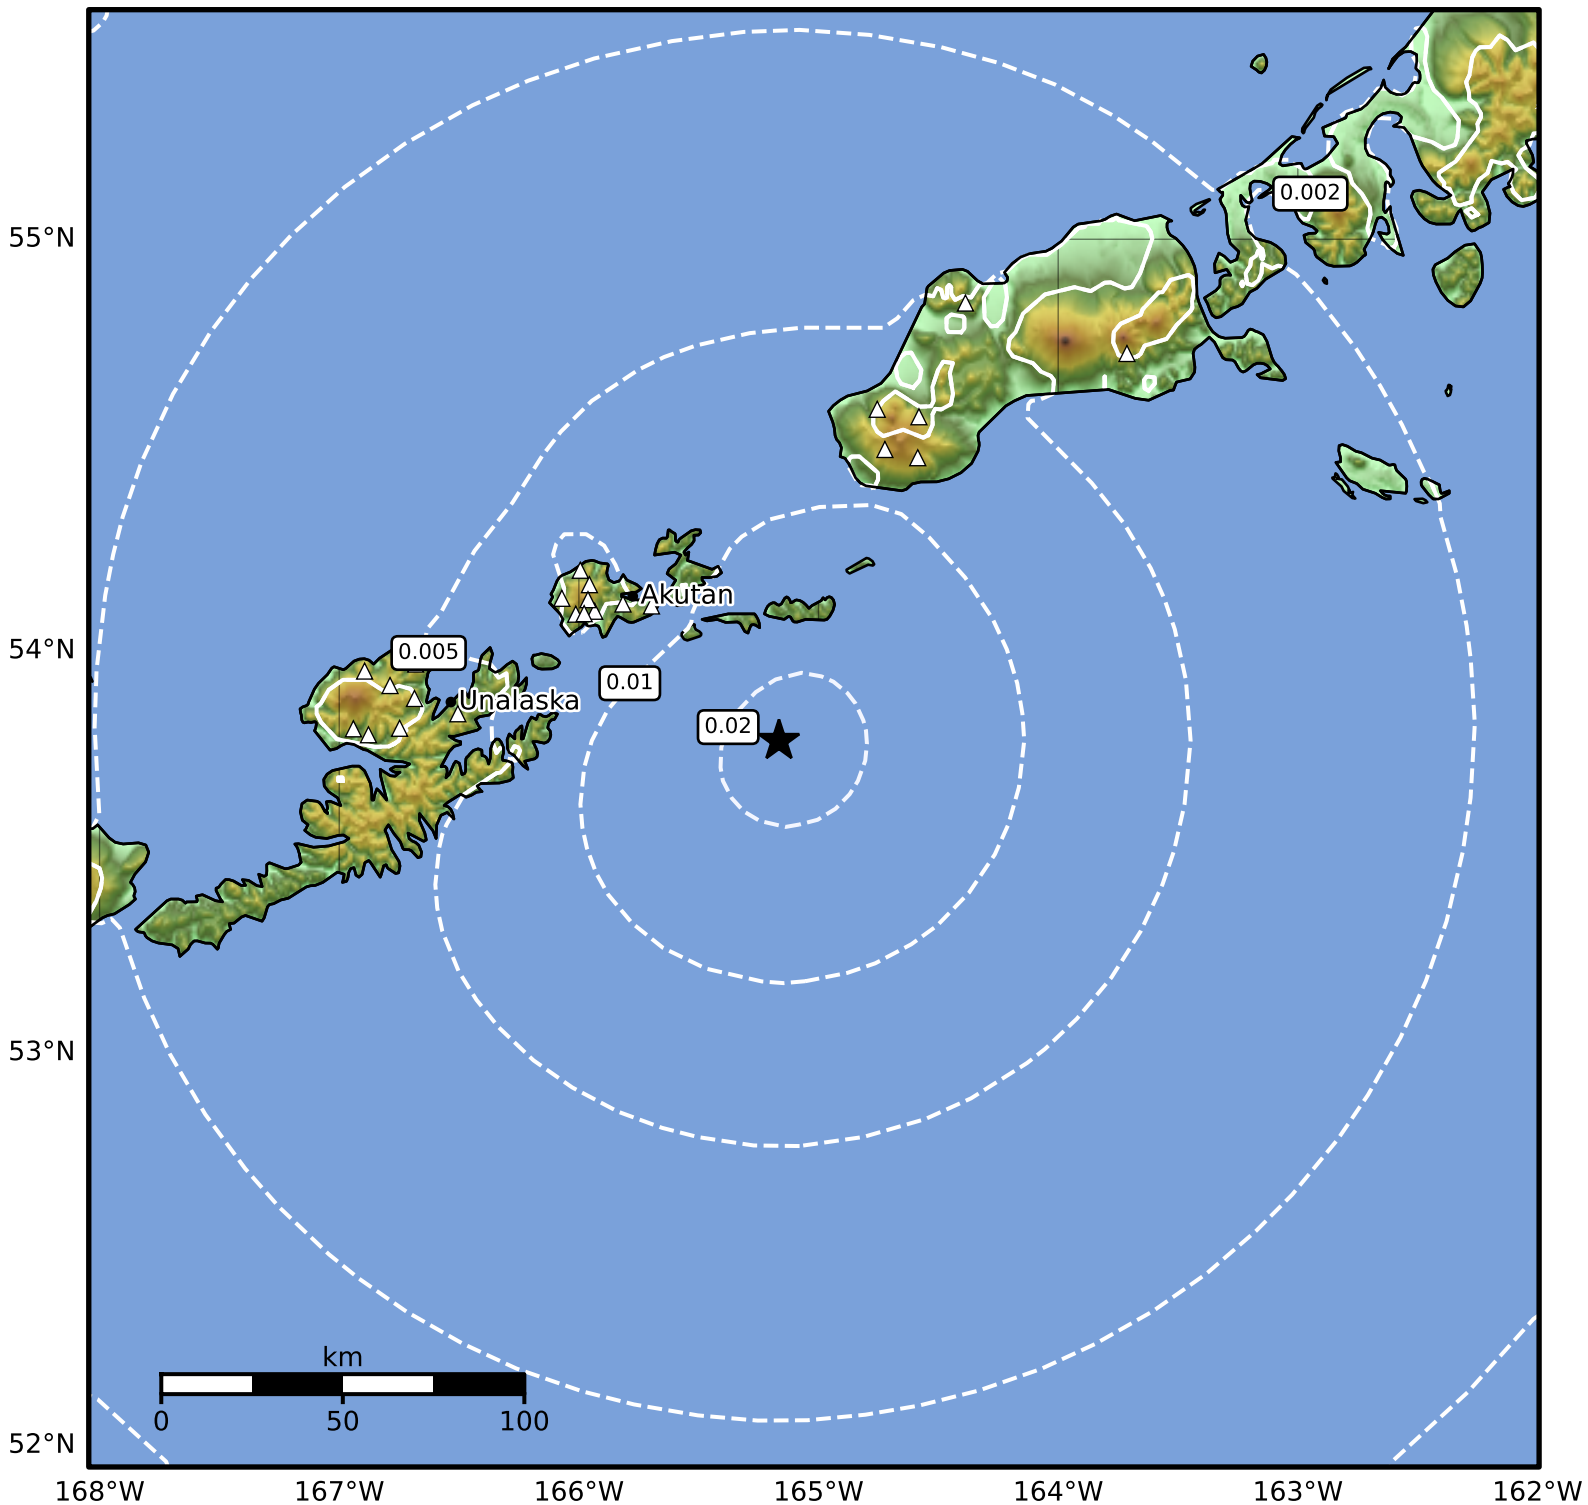

1.0 Second Peak Spectral Acceleration Map Alaska Earthquake Center
 ShakeMap: 58 km (36 miles) SE of Akutan
 Apr 17, 2026 16:33:11 UTC M3.5 N53.78 W165.16 Depth: 44.7km ID:a2026hnxvde

SA(1.0) (%g)	0.1	0.2	0.5	1	2	5	10	20	50	100	200
--------------	-----	-----	-----	---	---	---	----	----	----	-----	-----

Scale based on Worden et al. (2012)

Version 3: Processed 2026-04-17T16:39:22Z

△ Seismic Instrument ○ Reported Intensity

★ Epicenter