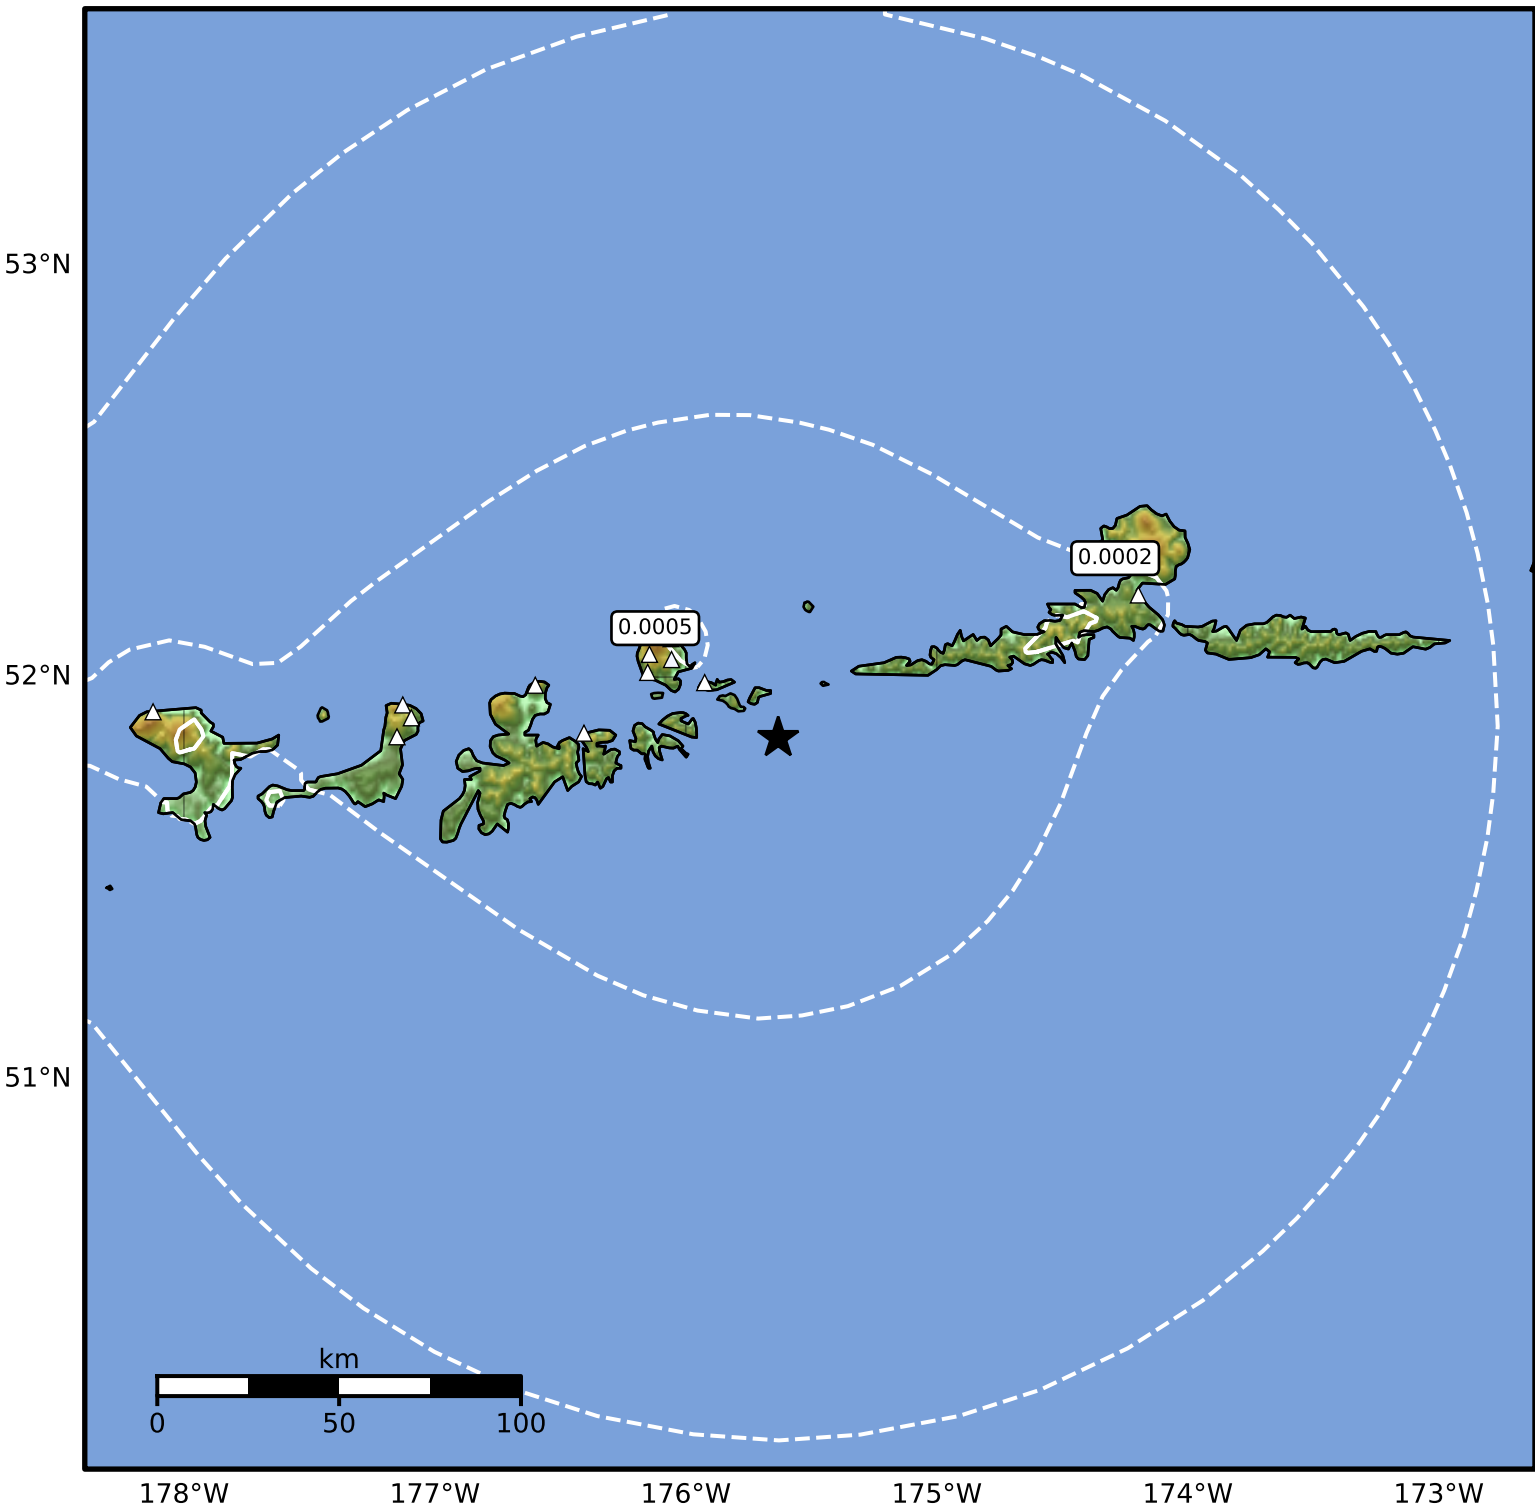

3.0 Second Peak Spectral Acceleration Map Alaska Earthquake Center  
ShakeMap: 66 km (41 miles) E of Adak  
Apr 17, 2026 21:00:04 UTC M3.5 N51.85 W175.63 Depth: 151.3km ID:a2026hoetdj

Scale based on Worden et al. (2012)

Version 1: Processed 2026-04-17T21:05:38Z

△ Seismic Instrument ○ Reported Intensity

★ Epicenter