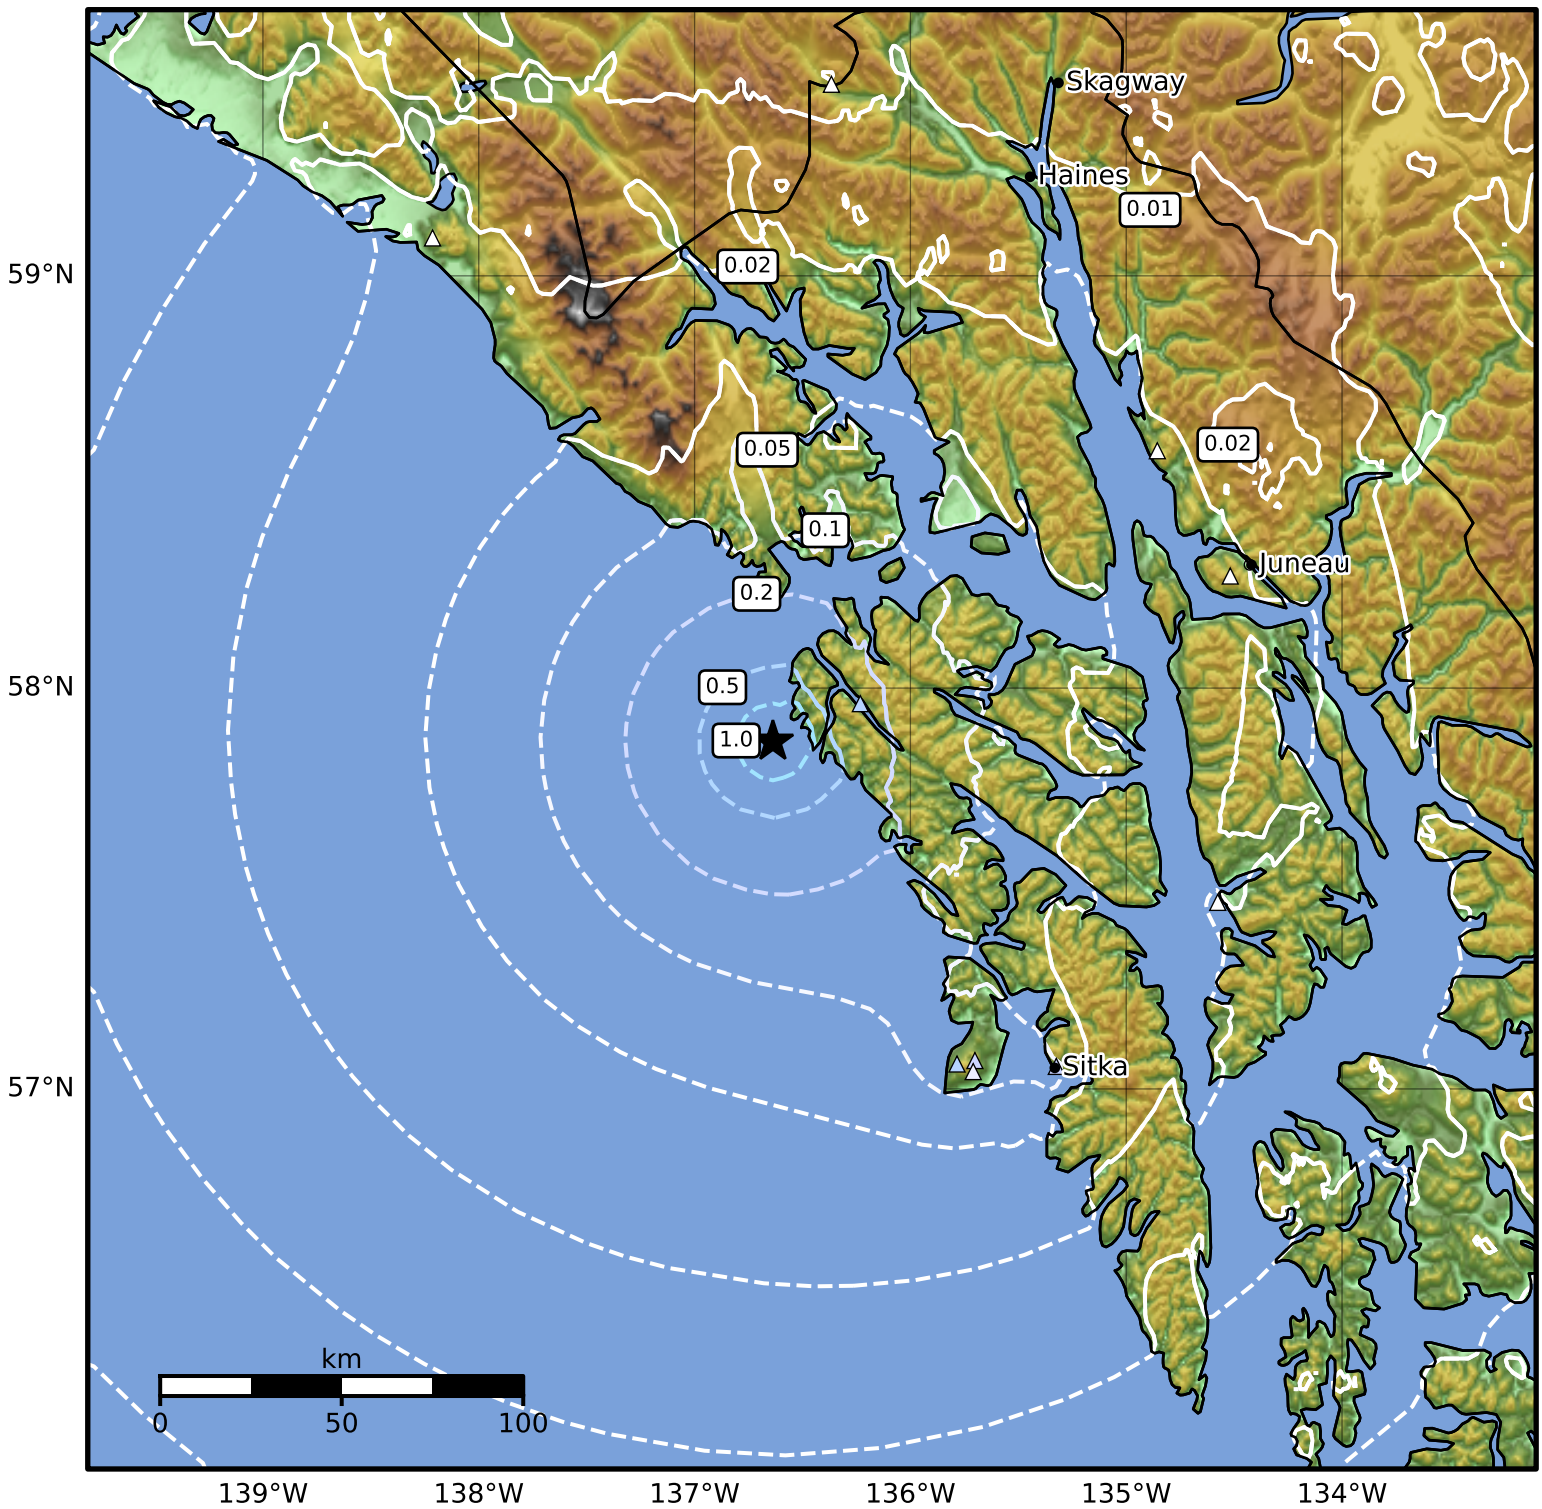

0.3 Second Peak Spectral Acceleration Map Alaska Earthquake Center
ShakeMap: 26 km (16 miles) WSW of Pelican
Apr 17, 2026 22:04:32 UTC M3.7 N57.87 W136.64 Depth: 10.0km ID:a2026hogxjn

SA(0.3) (%g)	0.1	0.2	0.5	1	2	5	10	20	50	100	200
--------------	-----	-----	-----	---	---	---	----	----	----	-----	-----

Scale based on Worden et al. (2012)

△ Seismic Instrument ○ Reported Intensity

★ Epicenter

Version 3: Processed 2026-04-17T22:21:43Z