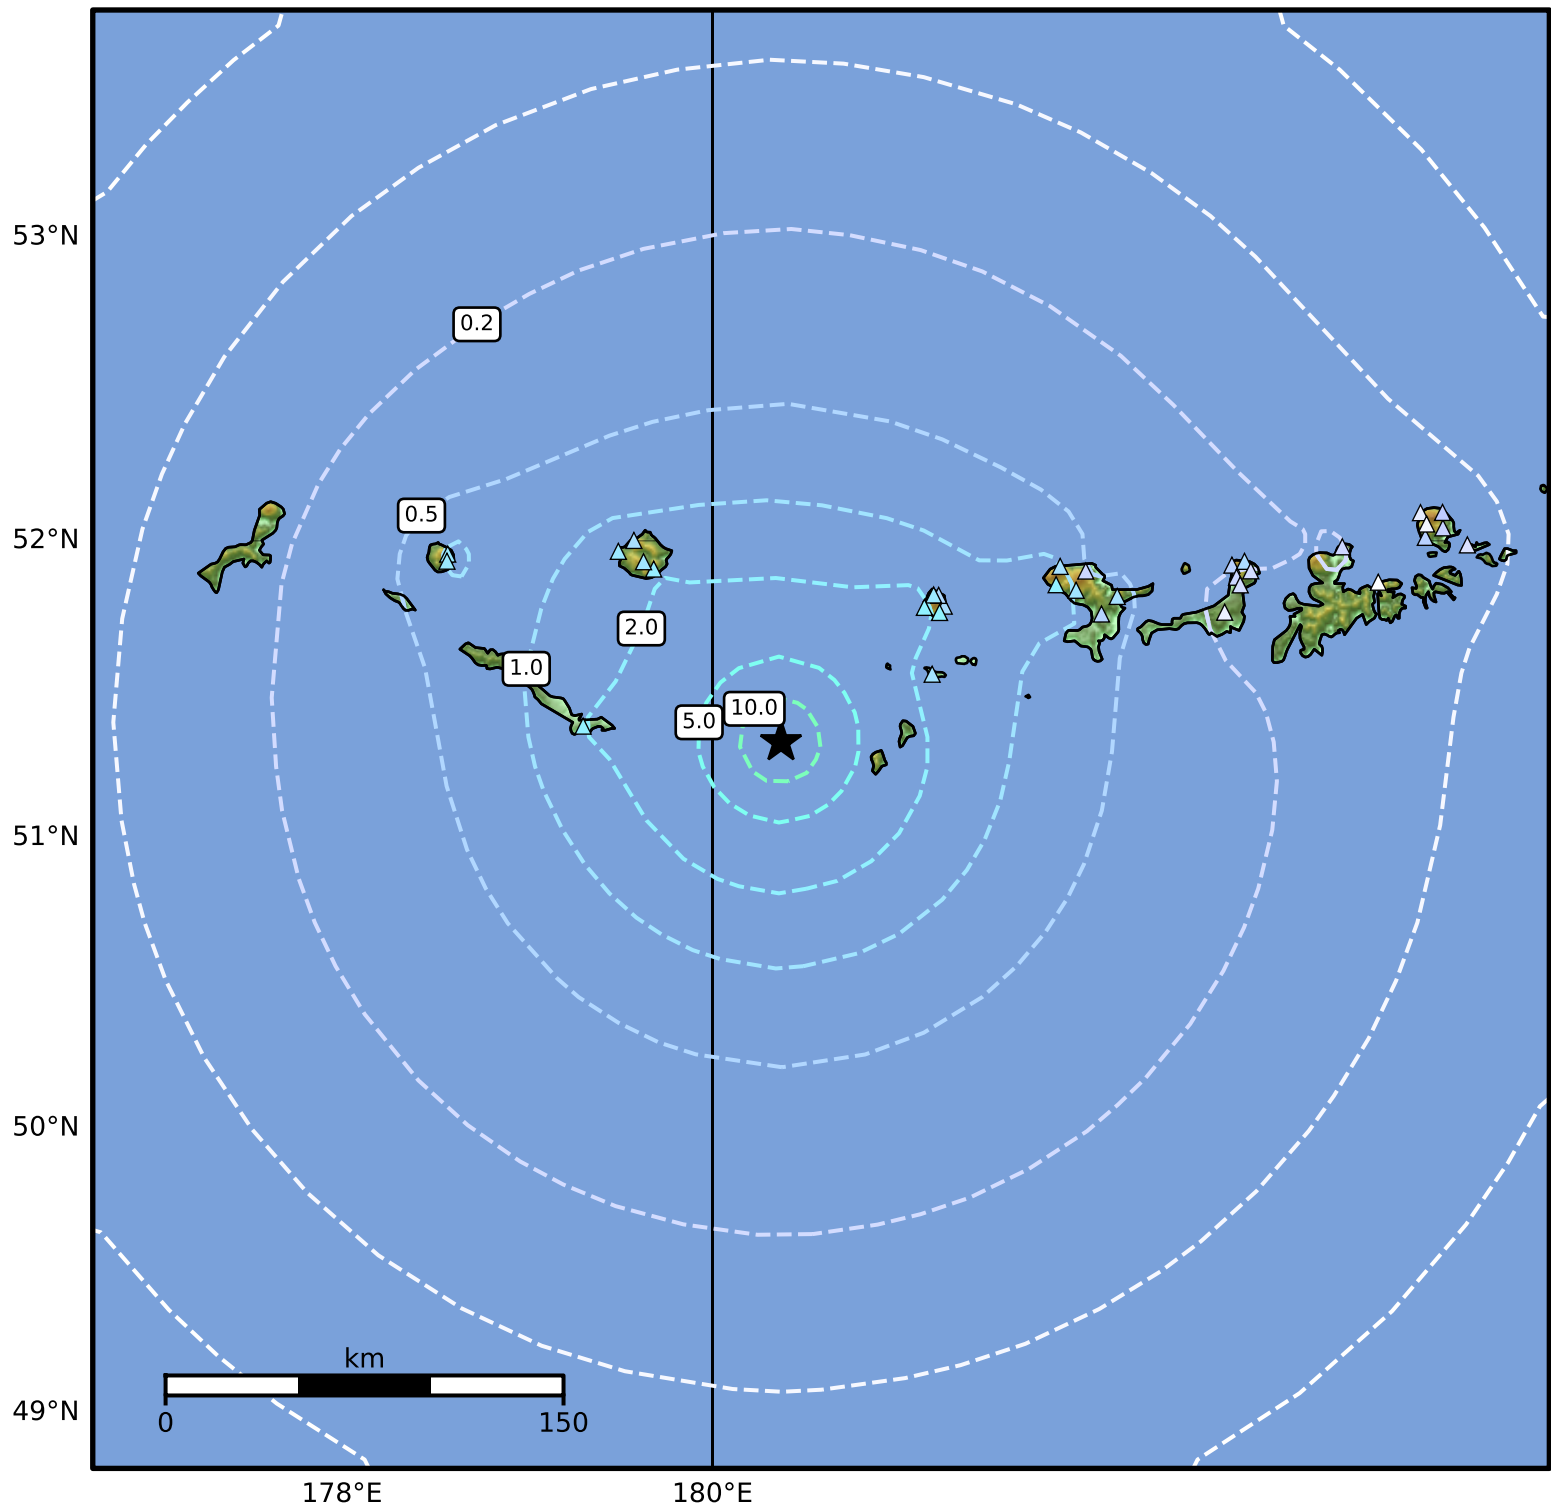

0.3 Second Peak Spectral Acceleration Map Alaska Earthquake Center
 ShakeMap: 219 km (136 miles) WSW of Adak
 Apr 18, 2026 13:15:08 UTC M5.2 N51.32 W179.63 Depth: 12.7km ID:a2026hplbjb

SA(0.3) (%g)	0.1	0.2	0.5	1	2	5	10	20	50	100	200
--------------	-----	-----	-----	---	---	---	----	----	----	-----	-----

Scale based on Worden et al. (2012)

Version 4: Processed 2026-04-18T13:25:47Z

△ Seismic Instrument ○ Reported Intensity

★ Epicenter