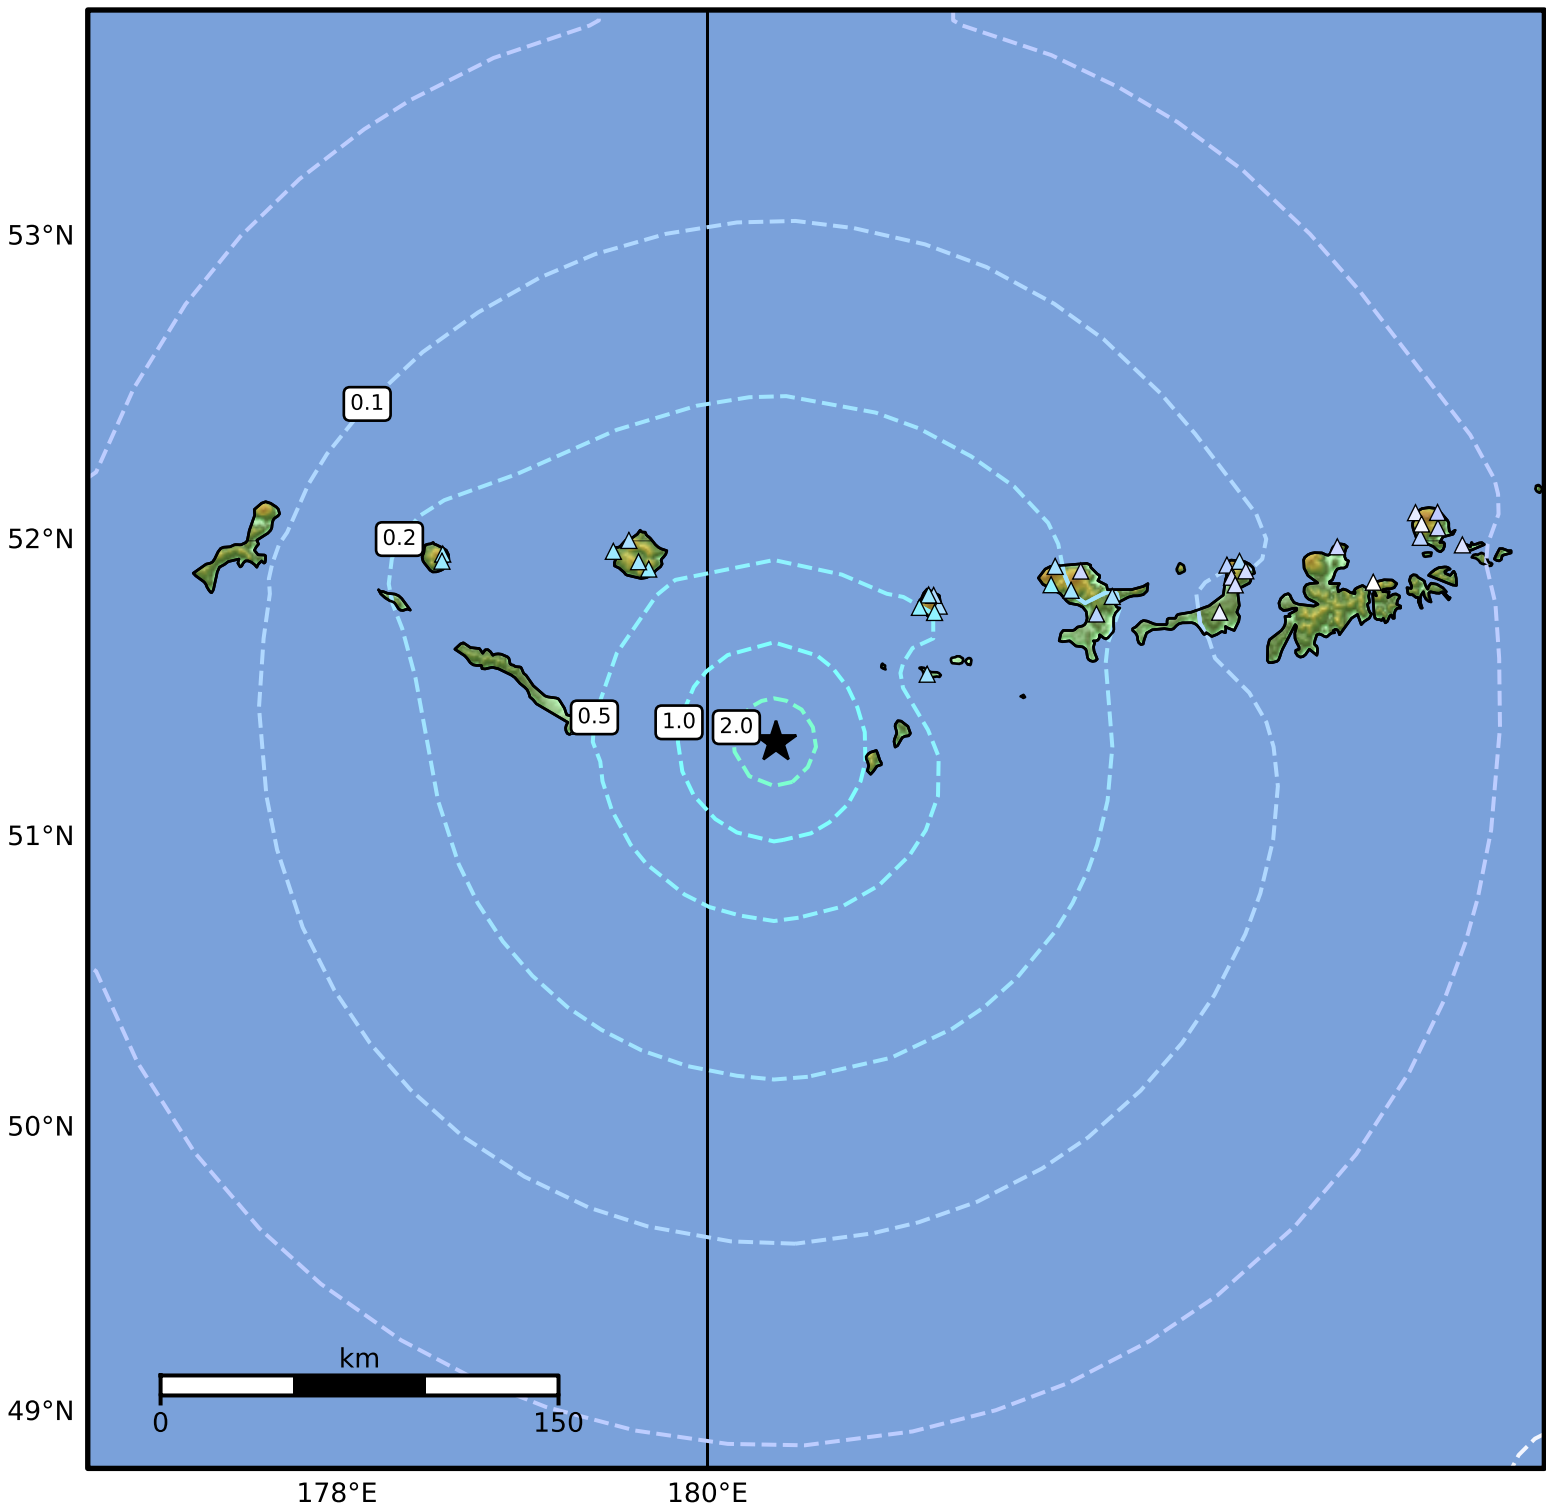

1.0 Second Peak Spectral Acceleration Map Alaska Earthquake Center
 ShakeMap: 219 km (136 miles) WSW of Adak
 Apr 18, 2026 13:15:08 UTC M5.2 N51.32 W179.63 Depth: 12.7km ID:a2026hplbjb

SA(1.0) (%g)	0.1	0.2	0.5	1	2	5	10	20	50	100	200
--------------	-----	-----	-----	---	---	---	----	----	----	-----	-----

Scale based on Worden et al. (2012)

Version 4: Processed 2026-04-18T13:25:47Z

△ Seismic Instrument ○ Reported Intensity

★ Epicenter