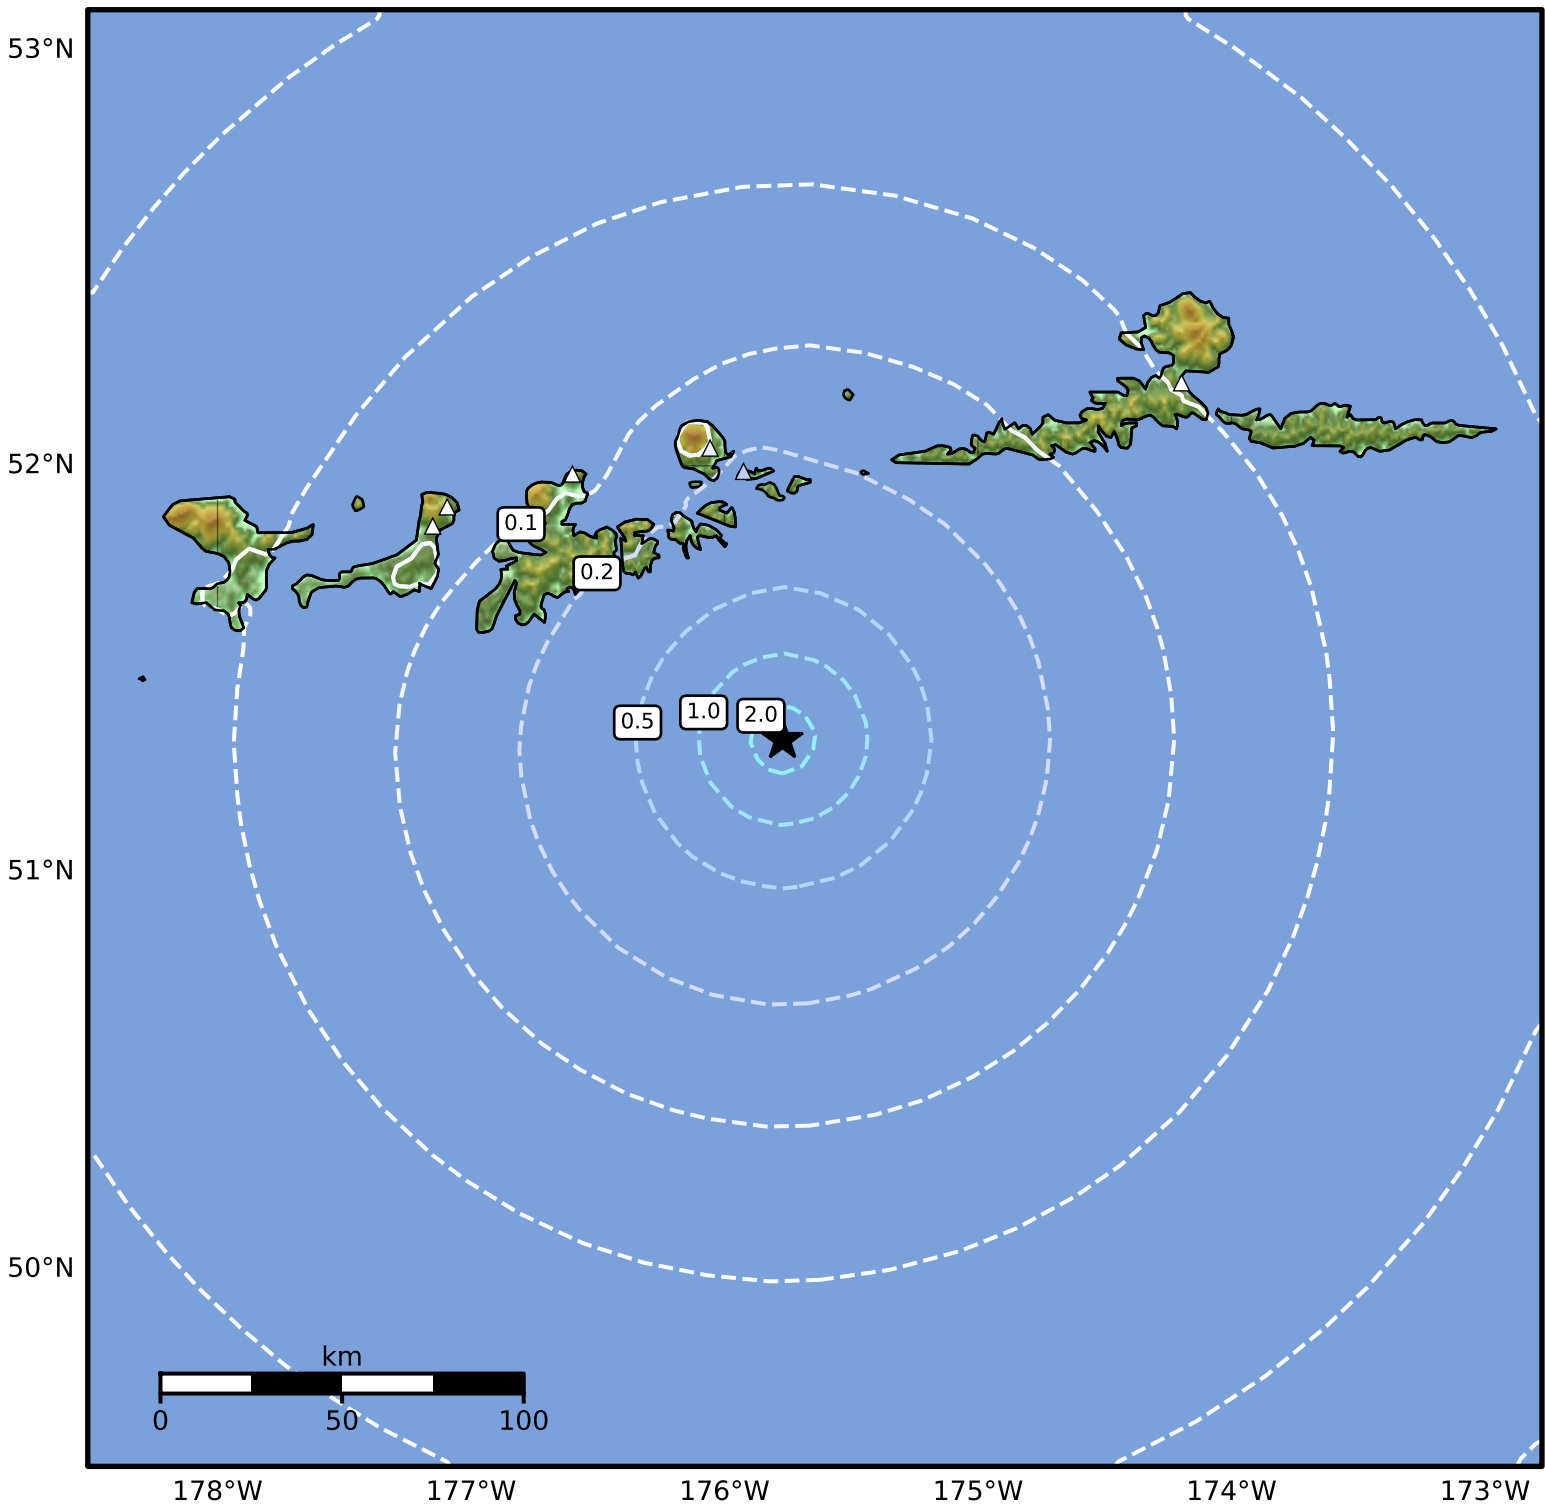

0.3 Second Peak Spectral Acceleration Map Alaska Earthquake Center
 ShakeMap: 84 km (52 miles) SE of Adak
 Apr 19, 2026 10:45:09 UTC M3.6 N51.33 W175.77 Depth: 12.3km ID:a2026hrbvan

SA(0.3) (%g)	0.1	0.2	0.5	1	2	5	10	20	50	100	200
--------------	-----	-----	-----	---	---	---	----	----	----	-----	-----

Scale based on Worden et al. (2012)

Version 2: Processed 2026-04-19T16:16:19Z

△ Seismic Instrument ○ Reported Intensity

★ Epicenter