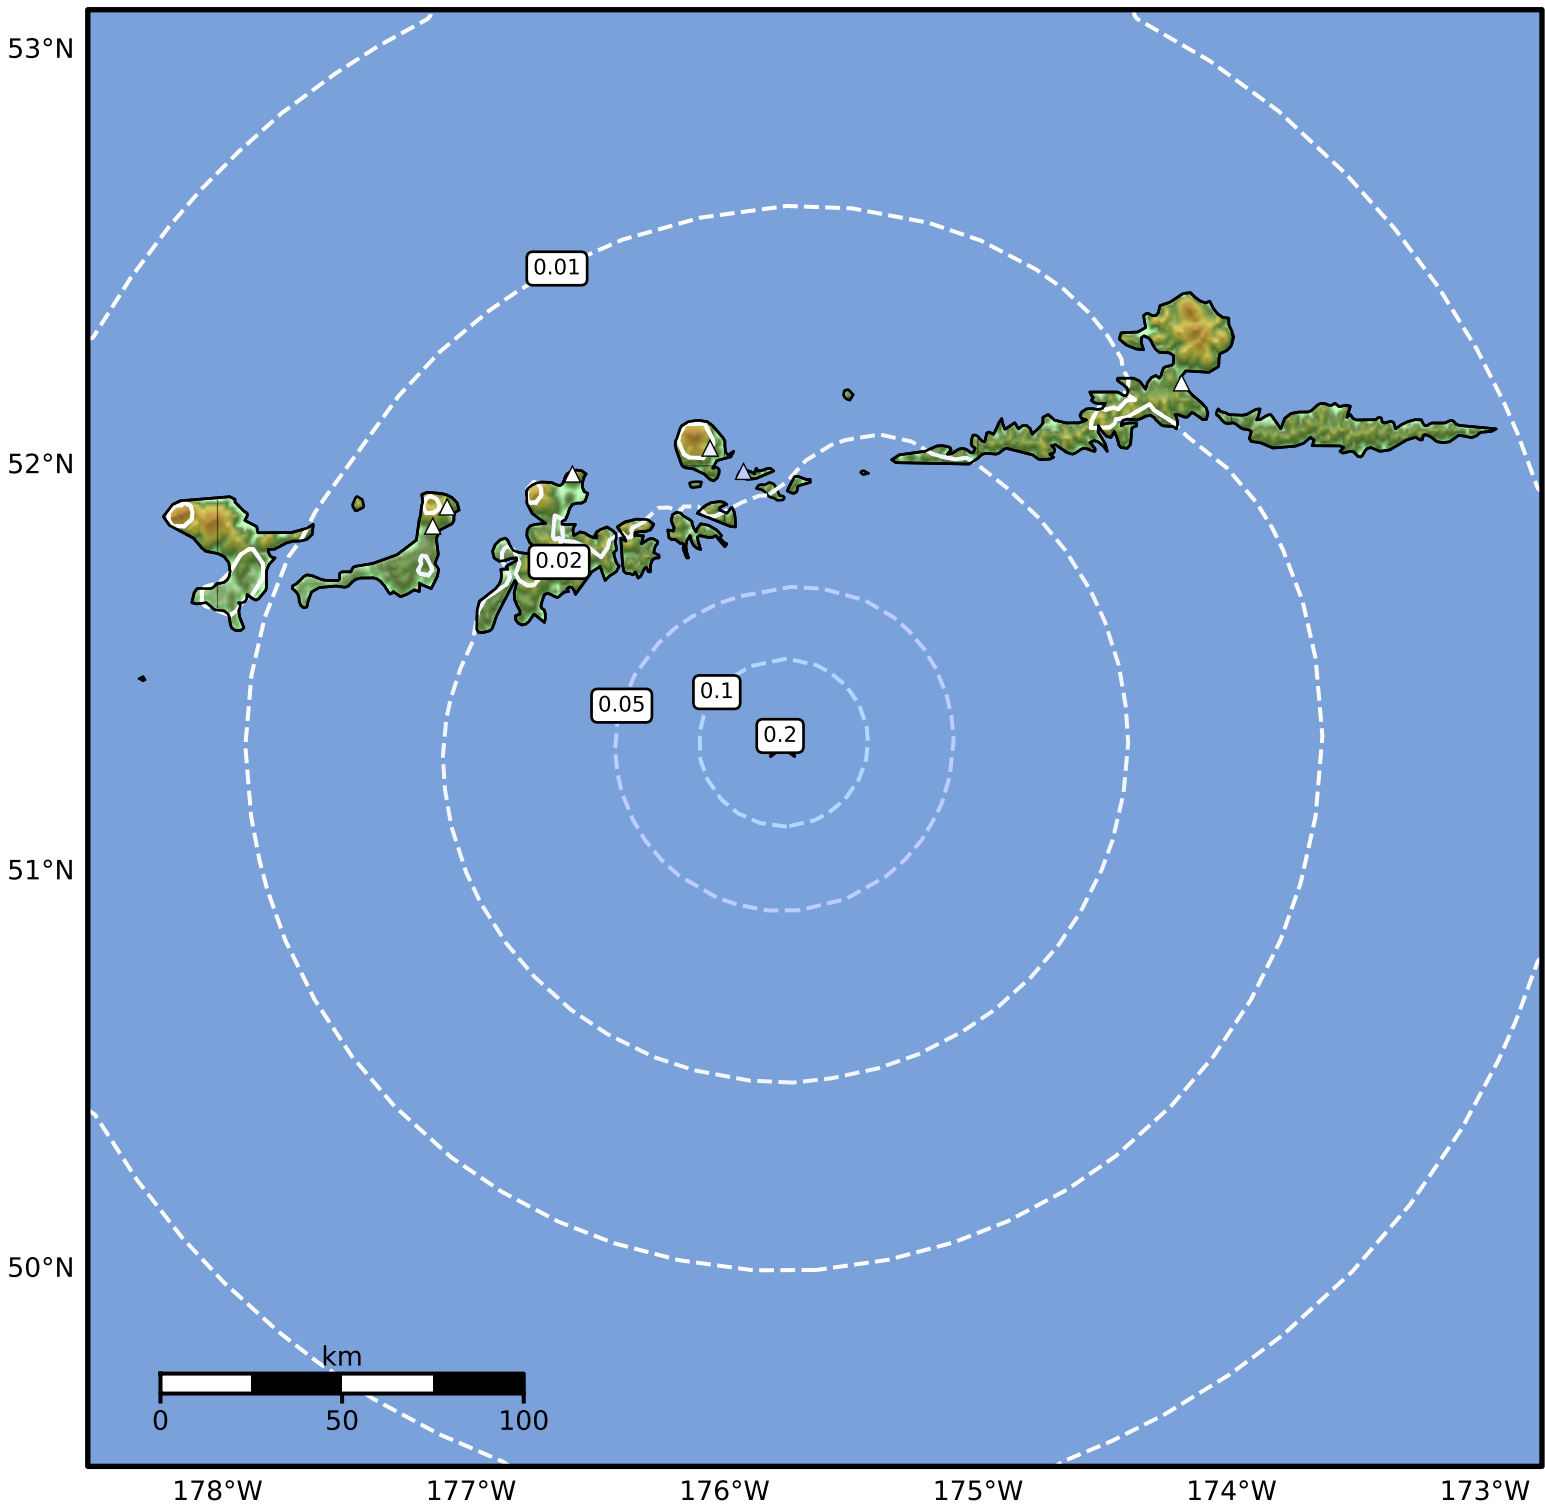

1.0 Second Peak Spectral Acceleration Map Alaska Earthquake Center
 ShakeMap: 84 km (52 miles) SE of Adak
 Apr 19, 2026 10:45:09 UTC M3.6 N51.33 W175.77 Depth: 12.3km ID:a2026hrbvan

SA(1.0) (%g)	0.1	0.2	0.5	1	2	5	10	20	50	100	200
--------------	-----	-----	-----	---	---	---	----	----	----	-----	-----

Scale based on Worden et al. (2012)

Version 2: Processed 2026-04-19T16:16:19Z

△ Seismic Instrument ○ Reported Intensity

★ Epicenter