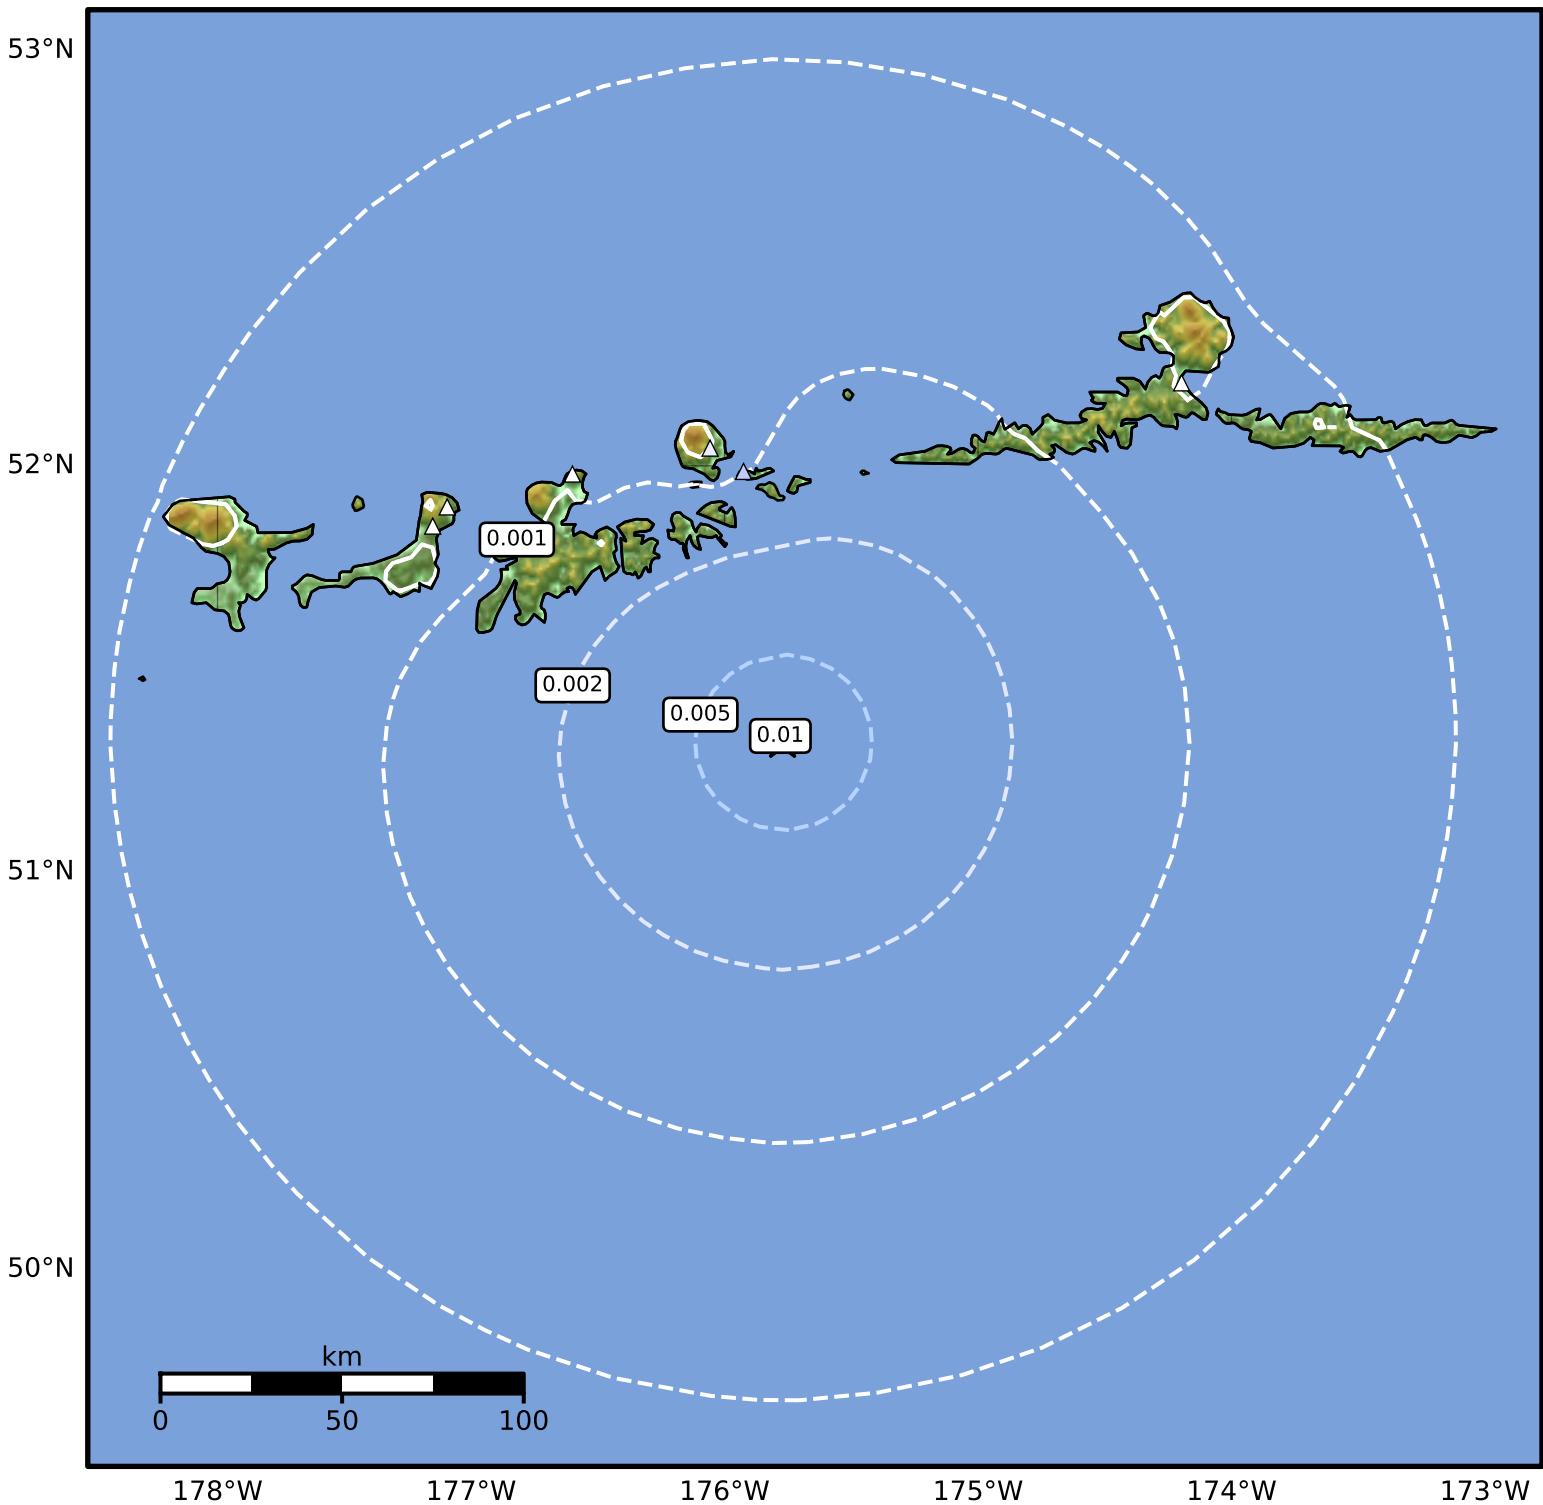

3.0 Second Peak Spectral Acceleration Map Alaska Earthquake Center  
ShakeMap: 84 km (52 miles) SE of Adak  
Apr 19, 2026 10:45:09 UTC M3.6 N51.33 W175.77 Depth: 12.3km ID:a2026hrbvan

Scale based on Worden et al. (2012)

Version 2: Processed 2026-04-19T16:16:19Z

△ Seismic Instrument ○ Reported Intensity

★ Epicenter