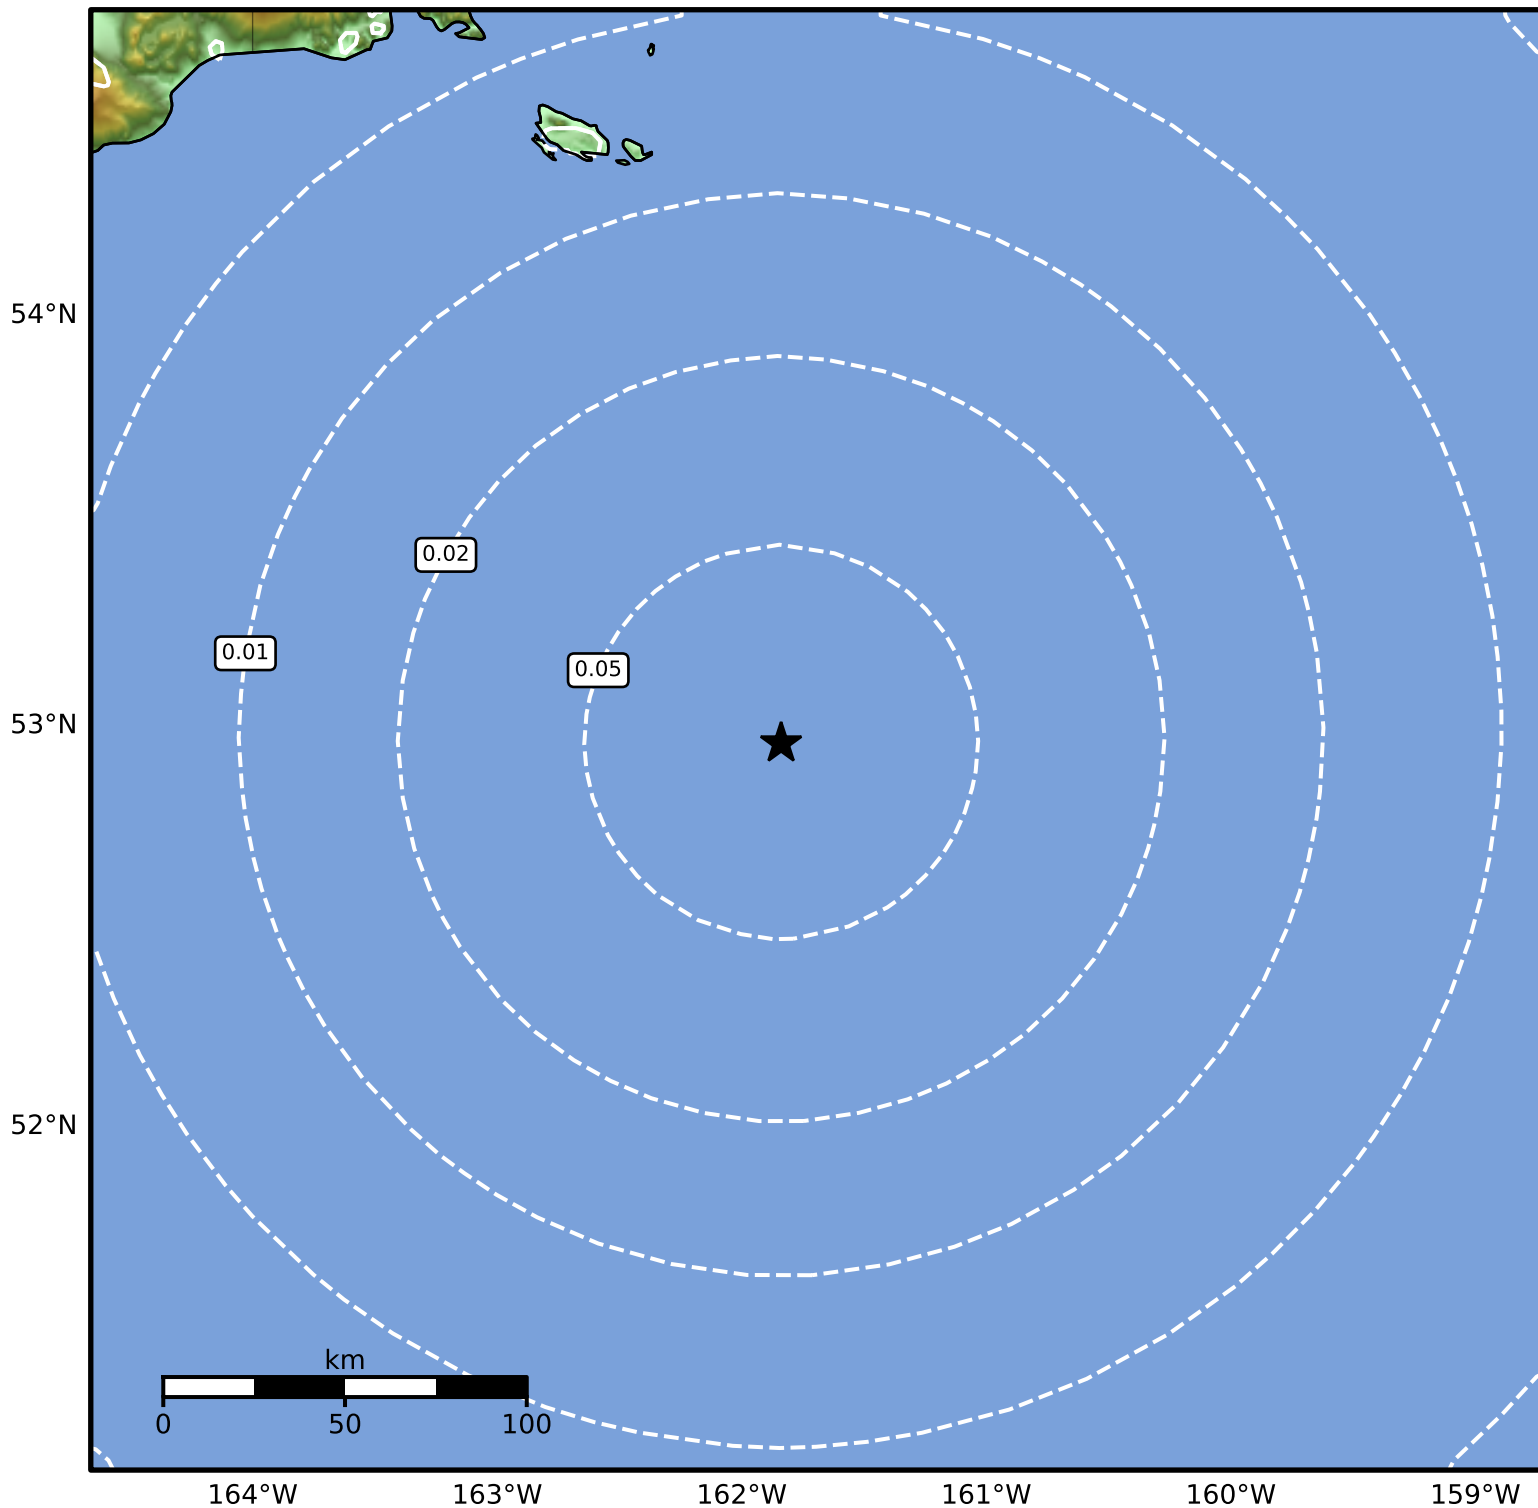

0.3 Second Peak Spectral Acceleration Map Alaska Earthquake Center
 ShakeMap: 238 km (148 miles) S of King Cove
 Apr 19, 2026 17:15:53 UTC M3.3 N52.96 W161.84 Depth: 54.2km ID:a2026hrotps

SA(0.3) (%g)	0.1	0.2	0.5	1	2	5	10	20	50	100	200
---------------------	------------	------------	------------	----------	----------	----------	-----------	-----------	-----------	------------	------------

Scale based on Worden et al. (2012)

Version 2: Processed 2026-04-19T17:21:58Z

△ Seismic Instrument ○ Reported Intensity

★ Epicenter