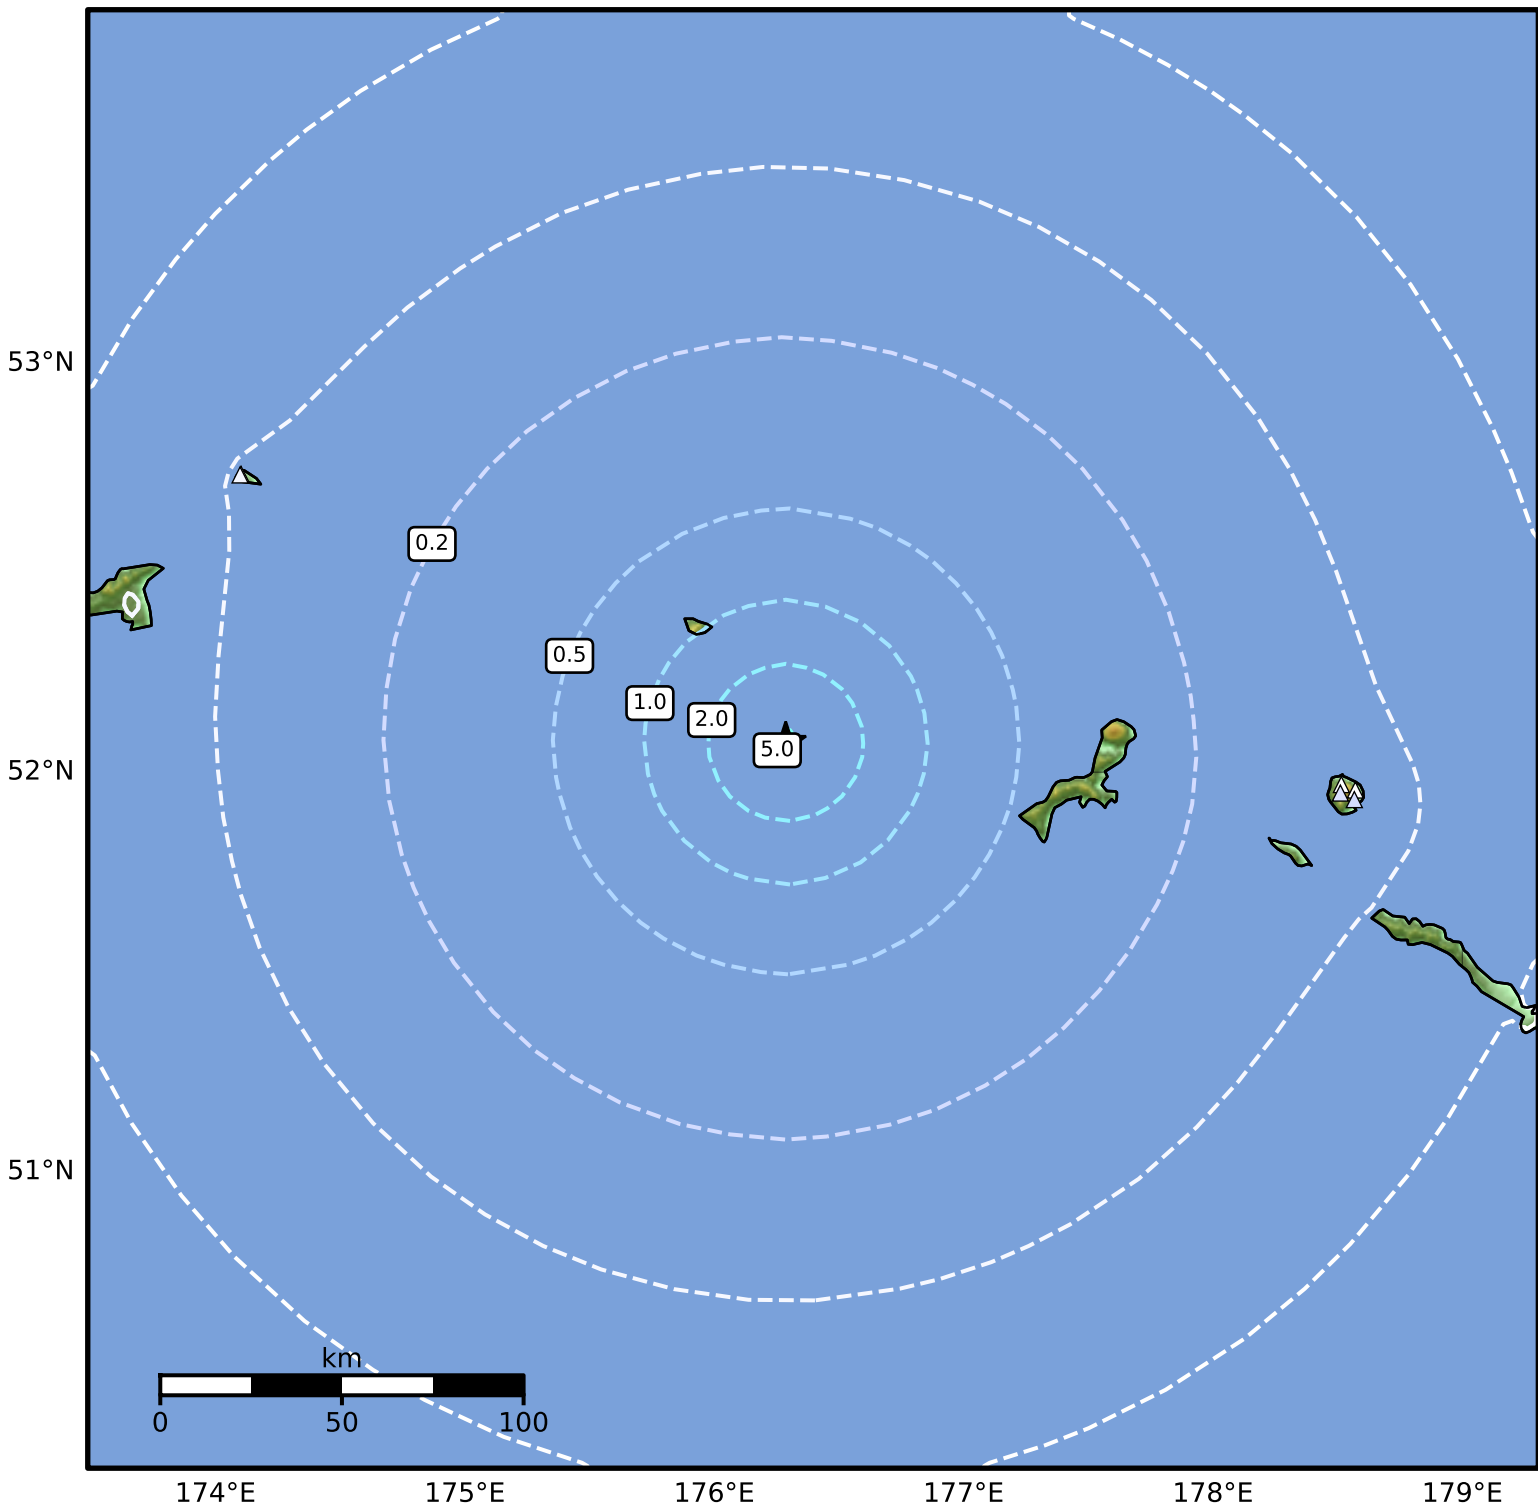

0.3 Second Peak Spectral Acceleration Map Alaska Earthquake Center
ShakeMap: 238 km (148 miles) ESE of Attu Station
Apr 20, 2026 15:44:53 UTC M4.4 N52.07 E176.29 Depth: 16.3km ID:a2026hthmgv

SA(0.3) (%g)	0.1	0.2	0.5	1	2	5	10	20	50	100	200
--------------	-----	-----	-----	---	---	---	----	----	----	-----	-----

Scale based on Worden et al. (2012)

Version 9: Processed 2026-04-21T22:12:08Z

△ Seismic Instrument ○ Reported Intensity

★ Epicenter