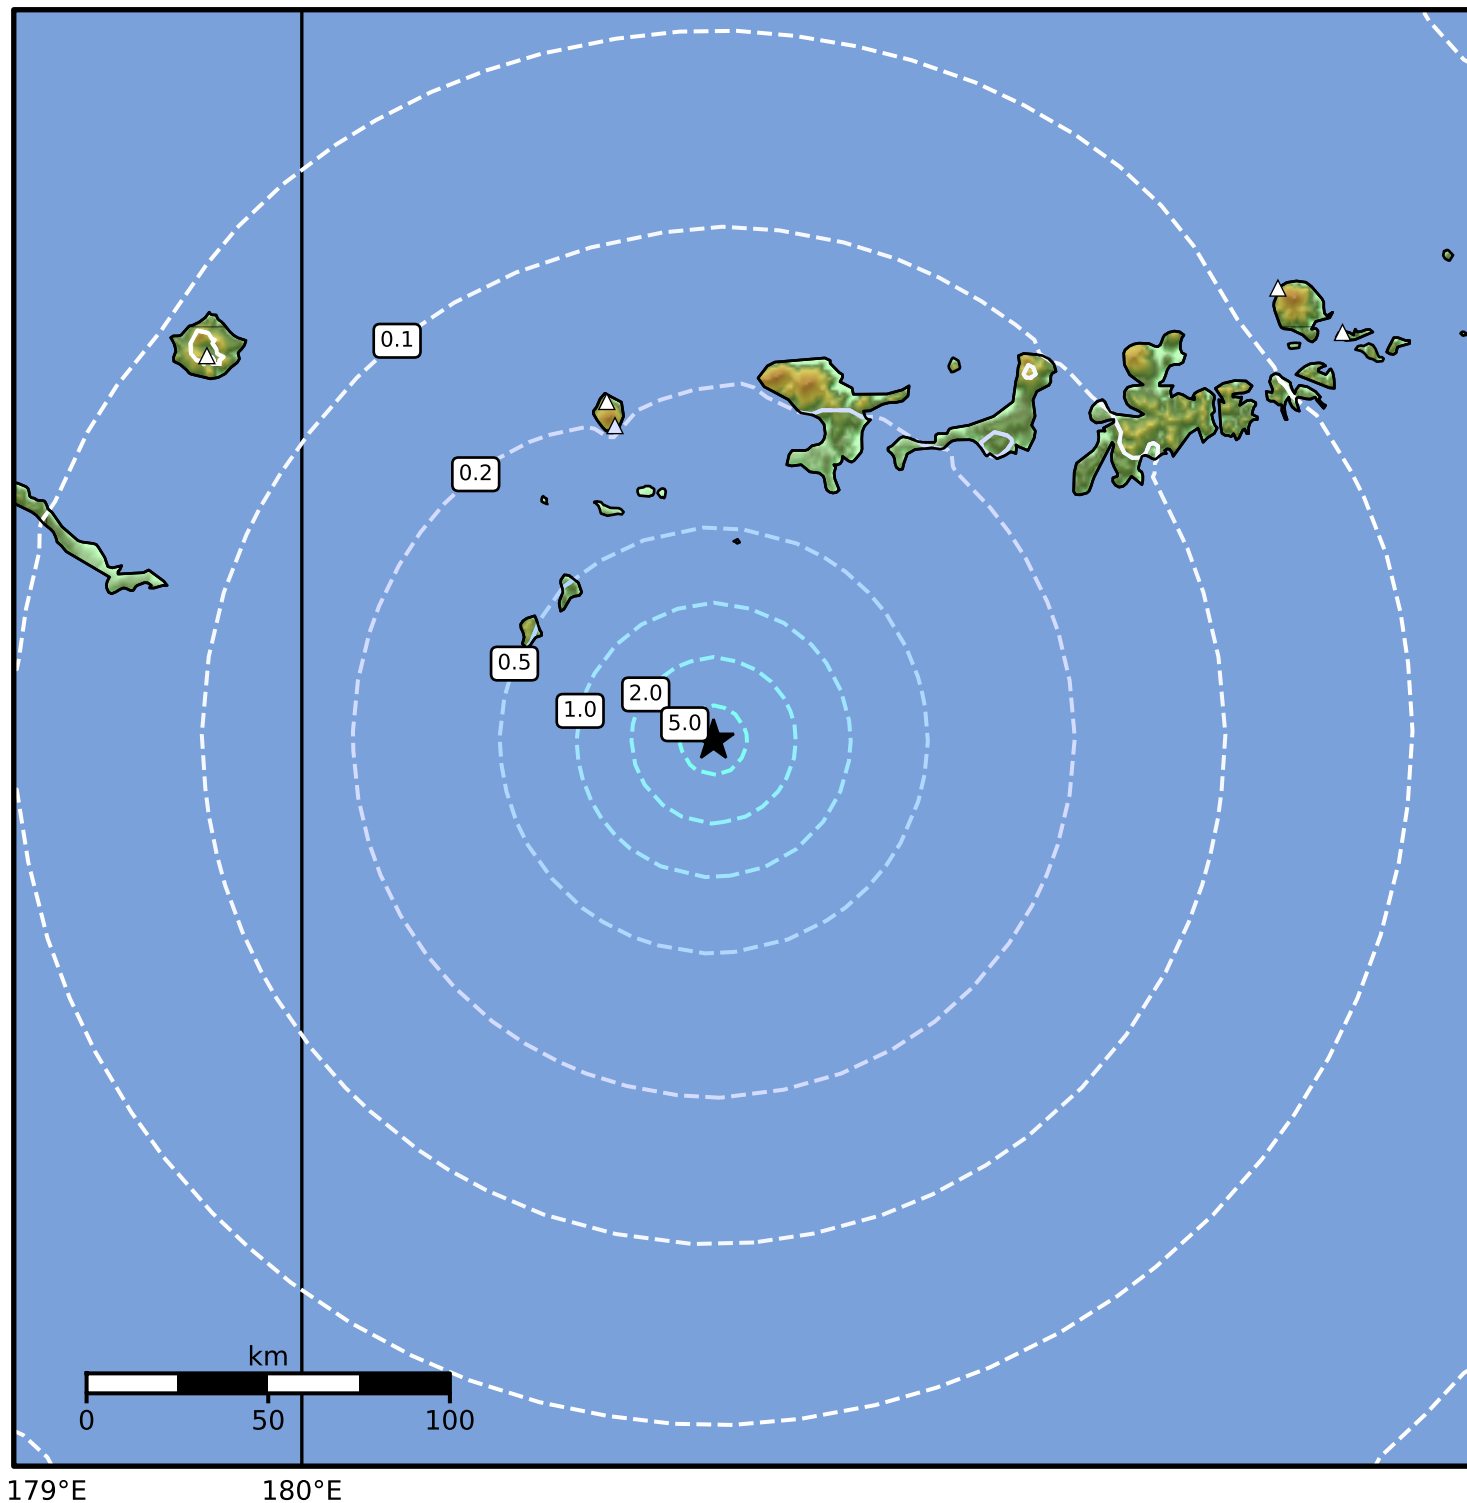

0.3 Second Peak Spectral Acceleration Map Alaska Earthquake Center
 ShakeMap: 160 km (99 miles) SW of Adak
 Apr 20, 2026 17:17:04 UTC M3.9 N50.99 W178.39 Depth: 4.6km ID:a2026htknp

SA(0.3) (%g)	0.1	0.2	0.5	1	2	5	10	20	50	100	200
--------------	-----	-----	-----	---	---	---	----	----	----	-----	-----

Scale based on Worden et al. (2012)

Version 2: Processed 2026-04-20T17:56:22Z

△ Seismic Instrument ○ Reported Intensity

★ Epicenter