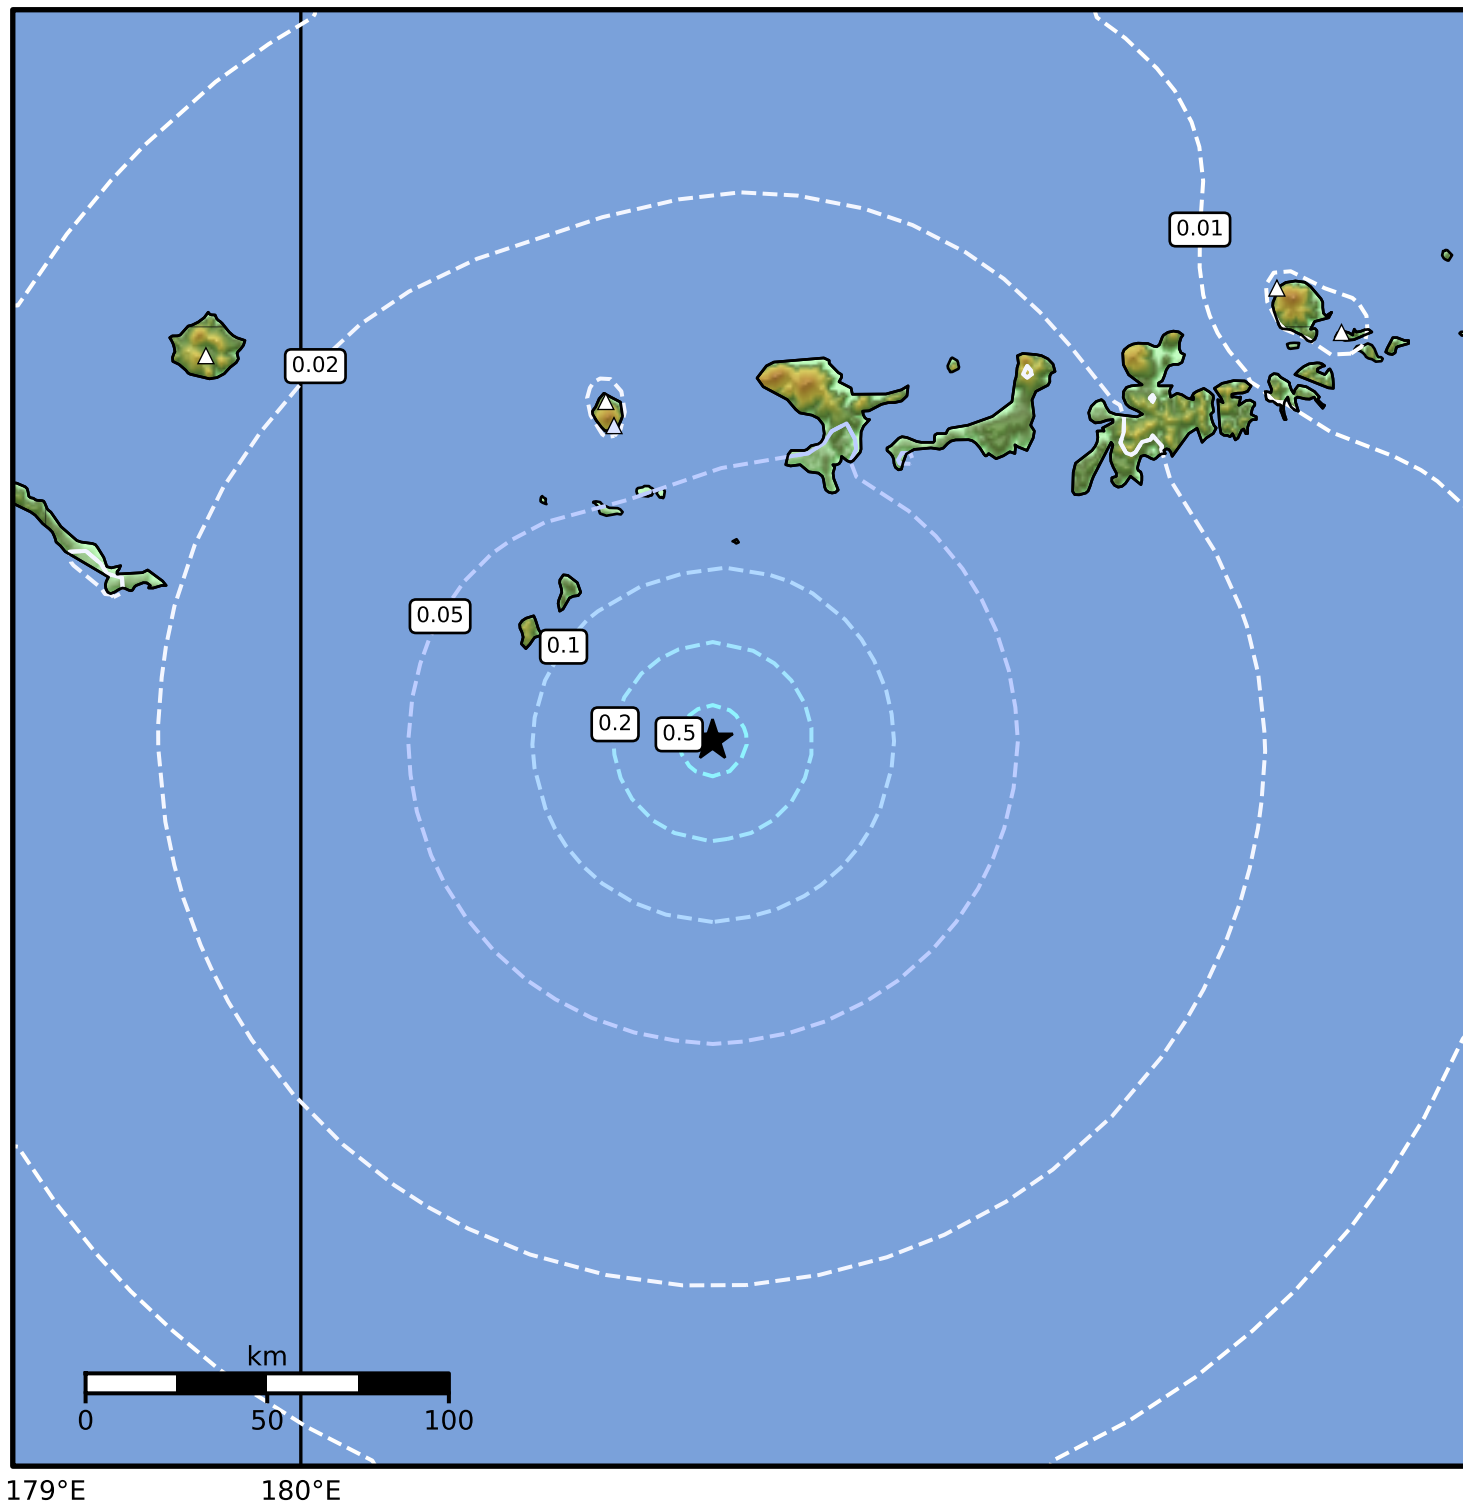

1.0 Second Peak Spectral Acceleration Map Alaska Earthquake Center  
 ShakeMap: 160 km (99 miles) SW of Adak  
 Apr 20, 2026 17:17:04 UTC M3.9 N50.99 W178.39 Depth: 4.6km ID:a2026htknt

SA(1.0) (%g)	0.1	0.2	0.5	1	2	5	10	20	50	100	200
--------------	-----	-----	-----	---	---	---	----	----	----	-----	-----

Scale based on Worden et al. (2012)

Version 2: Processed 2026-04-20T17:56:22Z

△ Seismic Instrument ○ Reported Intensity

★ Epicenter