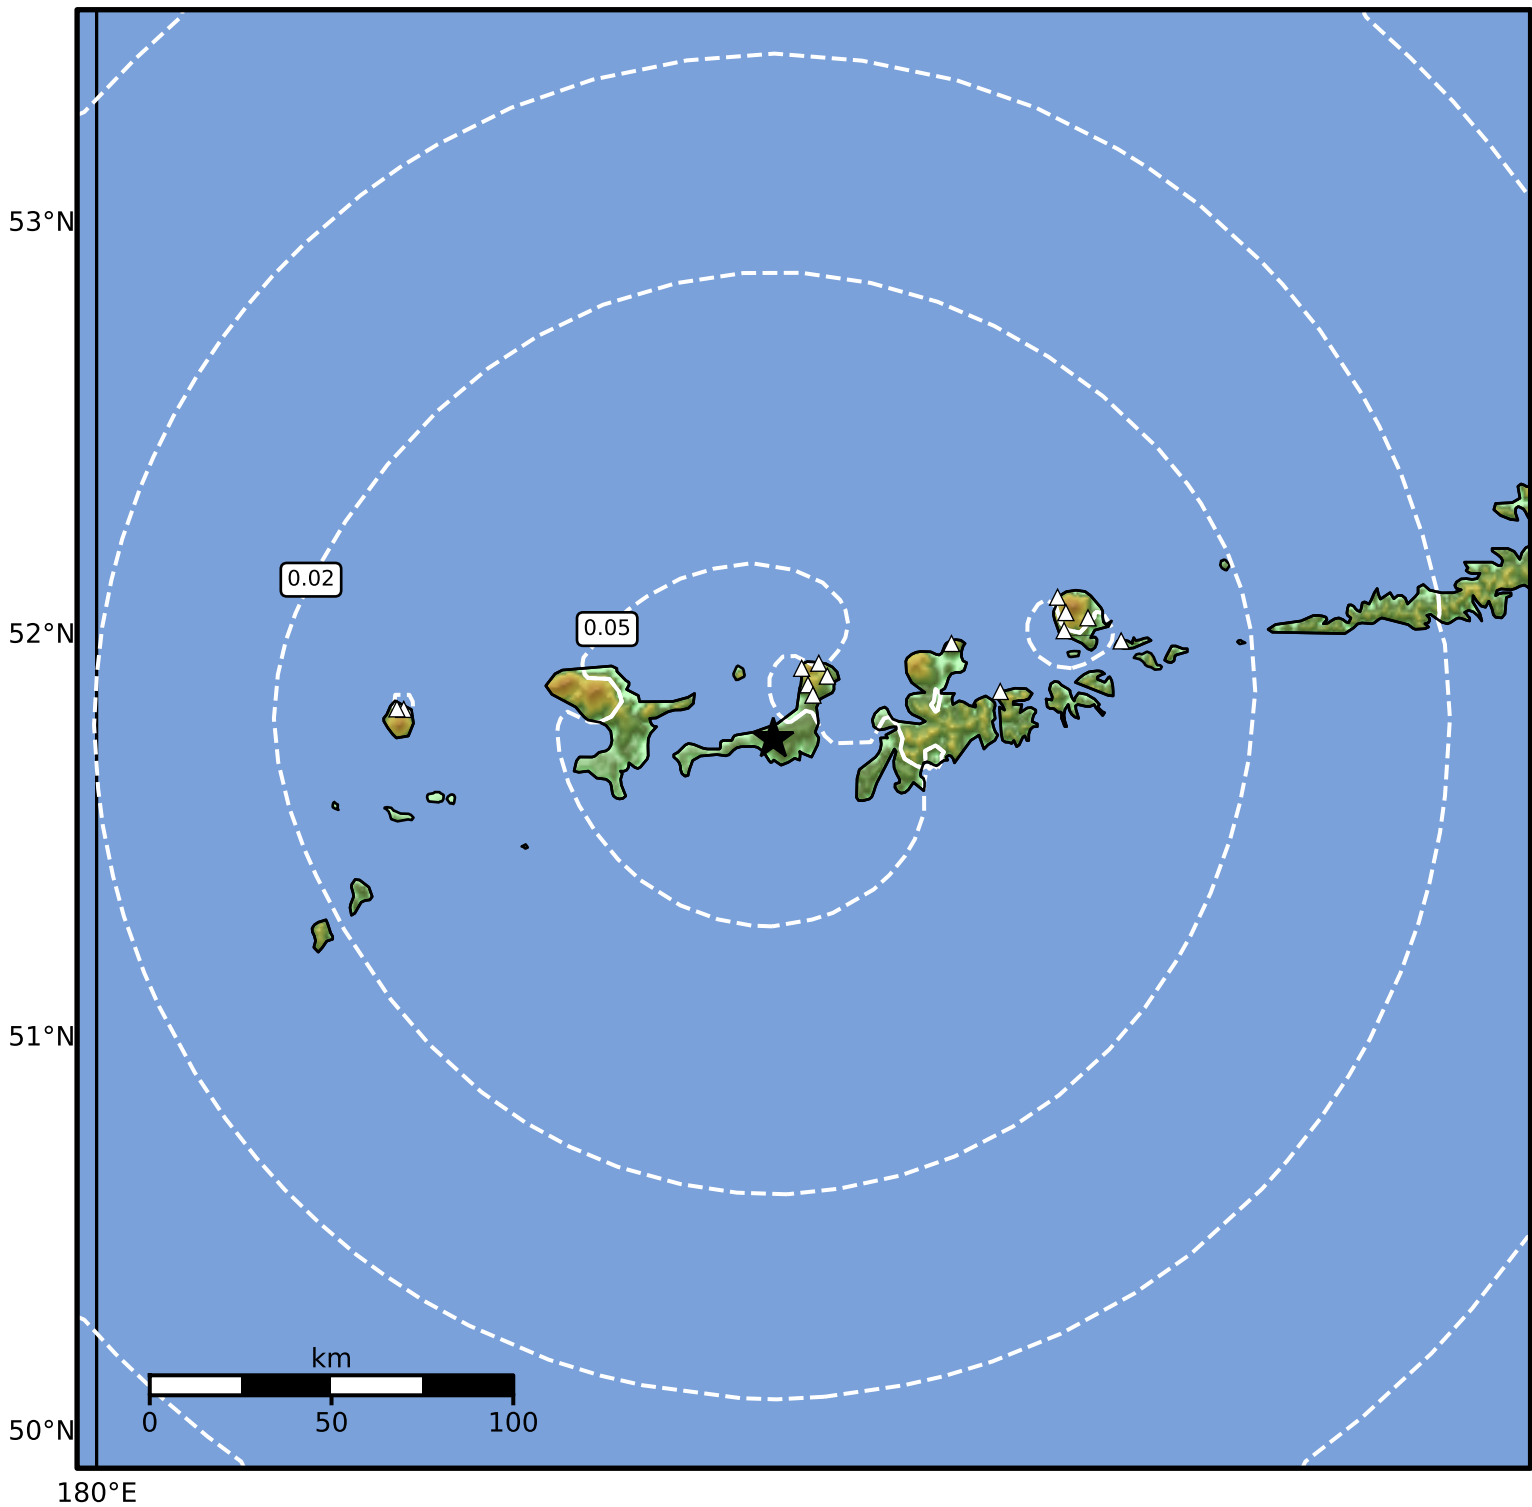

0.3 Second Peak Spectral Acceleration Map Alaska Earthquake Center
ShakeMap: 52 km (32 miles) WSW of Adak
Apr 23, 2026 03:42:15 UTC M3.5 N51.74 W177.31 Depth: 87.0km ID:a2026hxwsl

SA(0.3) (%g)	0.1	0.2	0.5	1	2	5	10	20	50	100	200
--------------	-----	-----	-----	---	---	---	----	----	----	-----	-----

Scale based on Worden et al. (2012)

△ Seismic Instrument ○ Reported Intensity

★ Epicenter

Version 2: Processed 2026-04-23T04:27:04Z