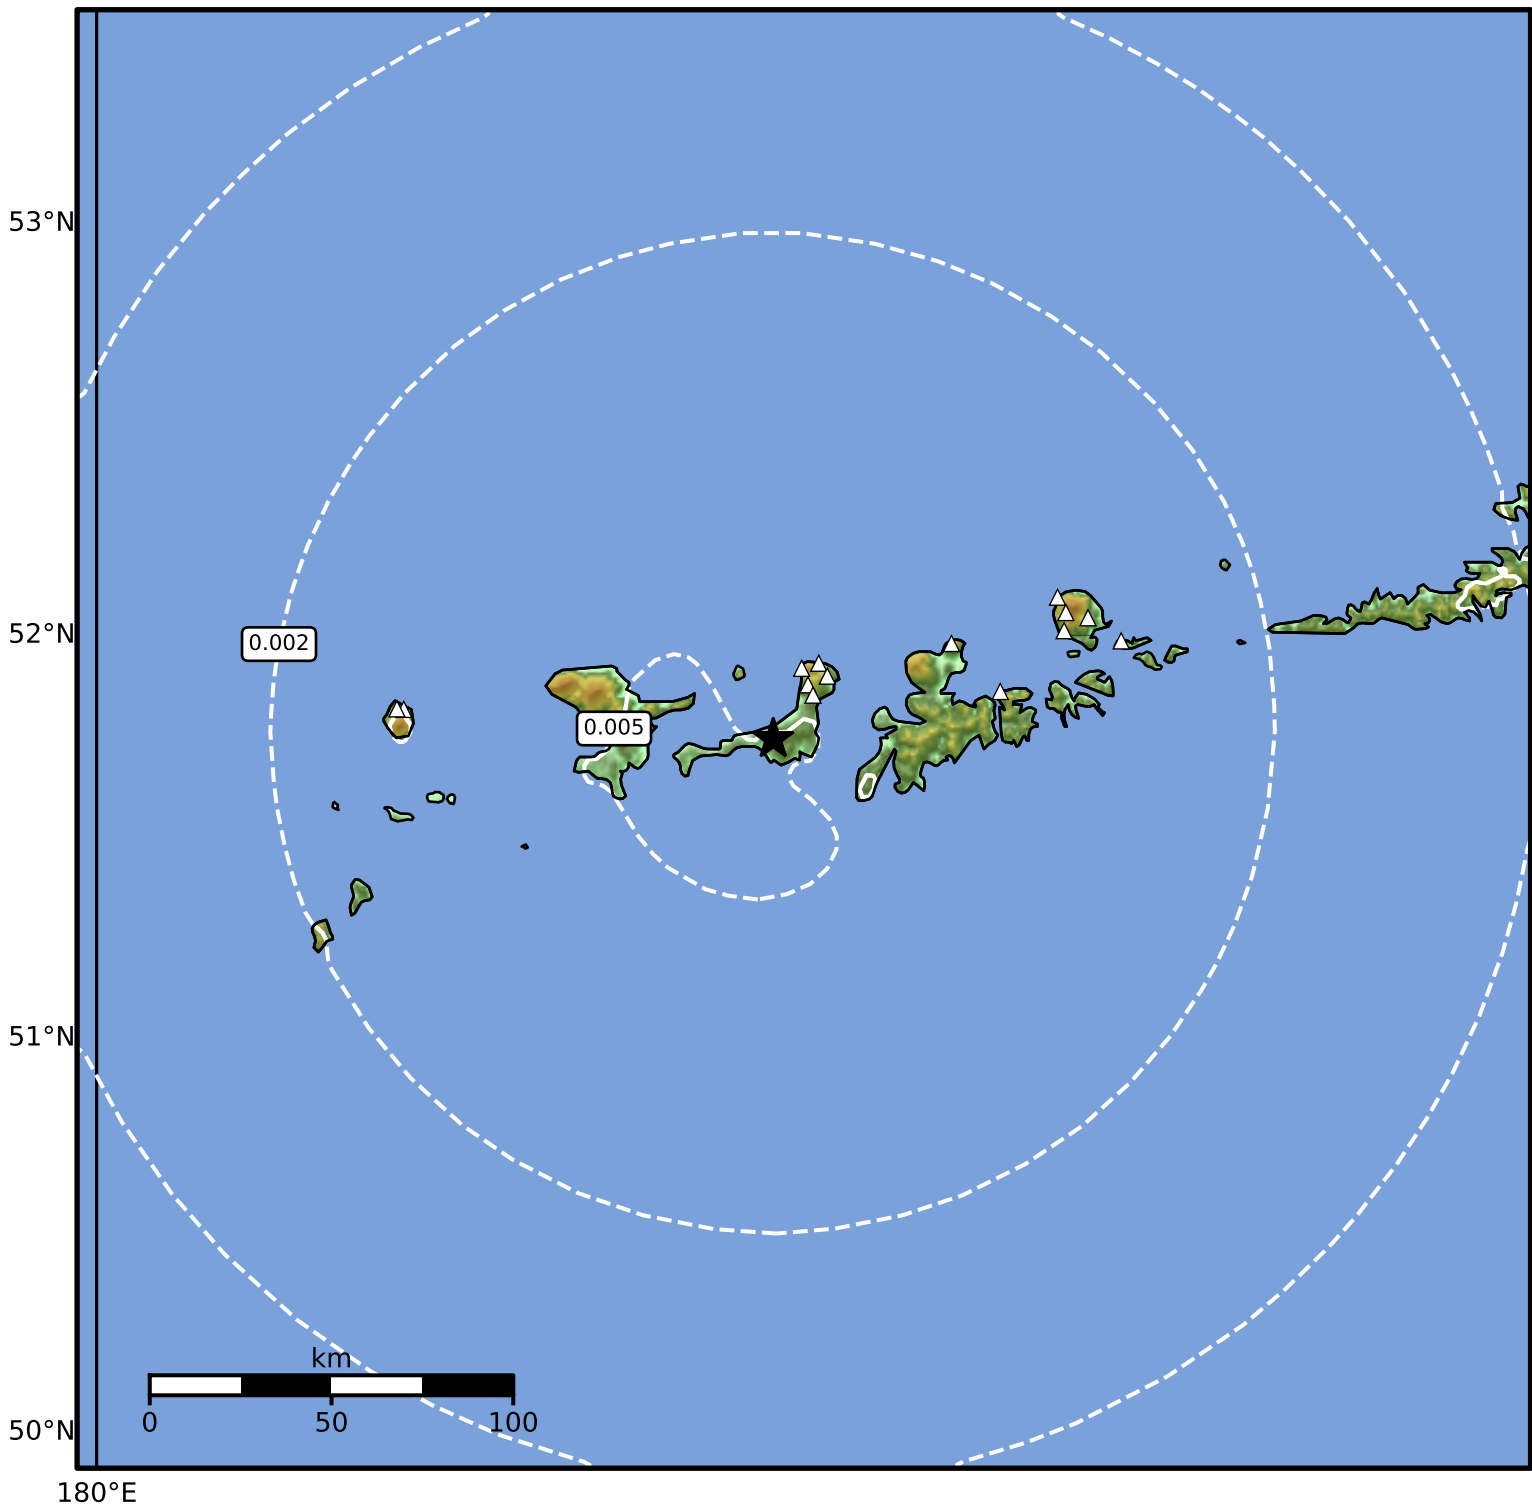

1.0 Second Peak Spectral Acceleration Map Alaska Earthquake Center
 ShakeMap: 52 km (32 miles) WSW of Adak
 Apr 23, 2026 03:42:15 UTC M3.5 N51.74 W177.31 Depth: 87.0km ID:a2026hxwsc1

SA(1.0) (%g)	0.1	0.2	0.5	1	2	5	10	20	50	100	200
--------------	-----	-----	-----	---	---	---	----	----	----	-----	-----

Scale based on Worden et al. (2012)

Version 2: Processed 2026-04-23T04:27:04Z

△ Seismic Instrument ○ Reported Intensity

★ Epicenter