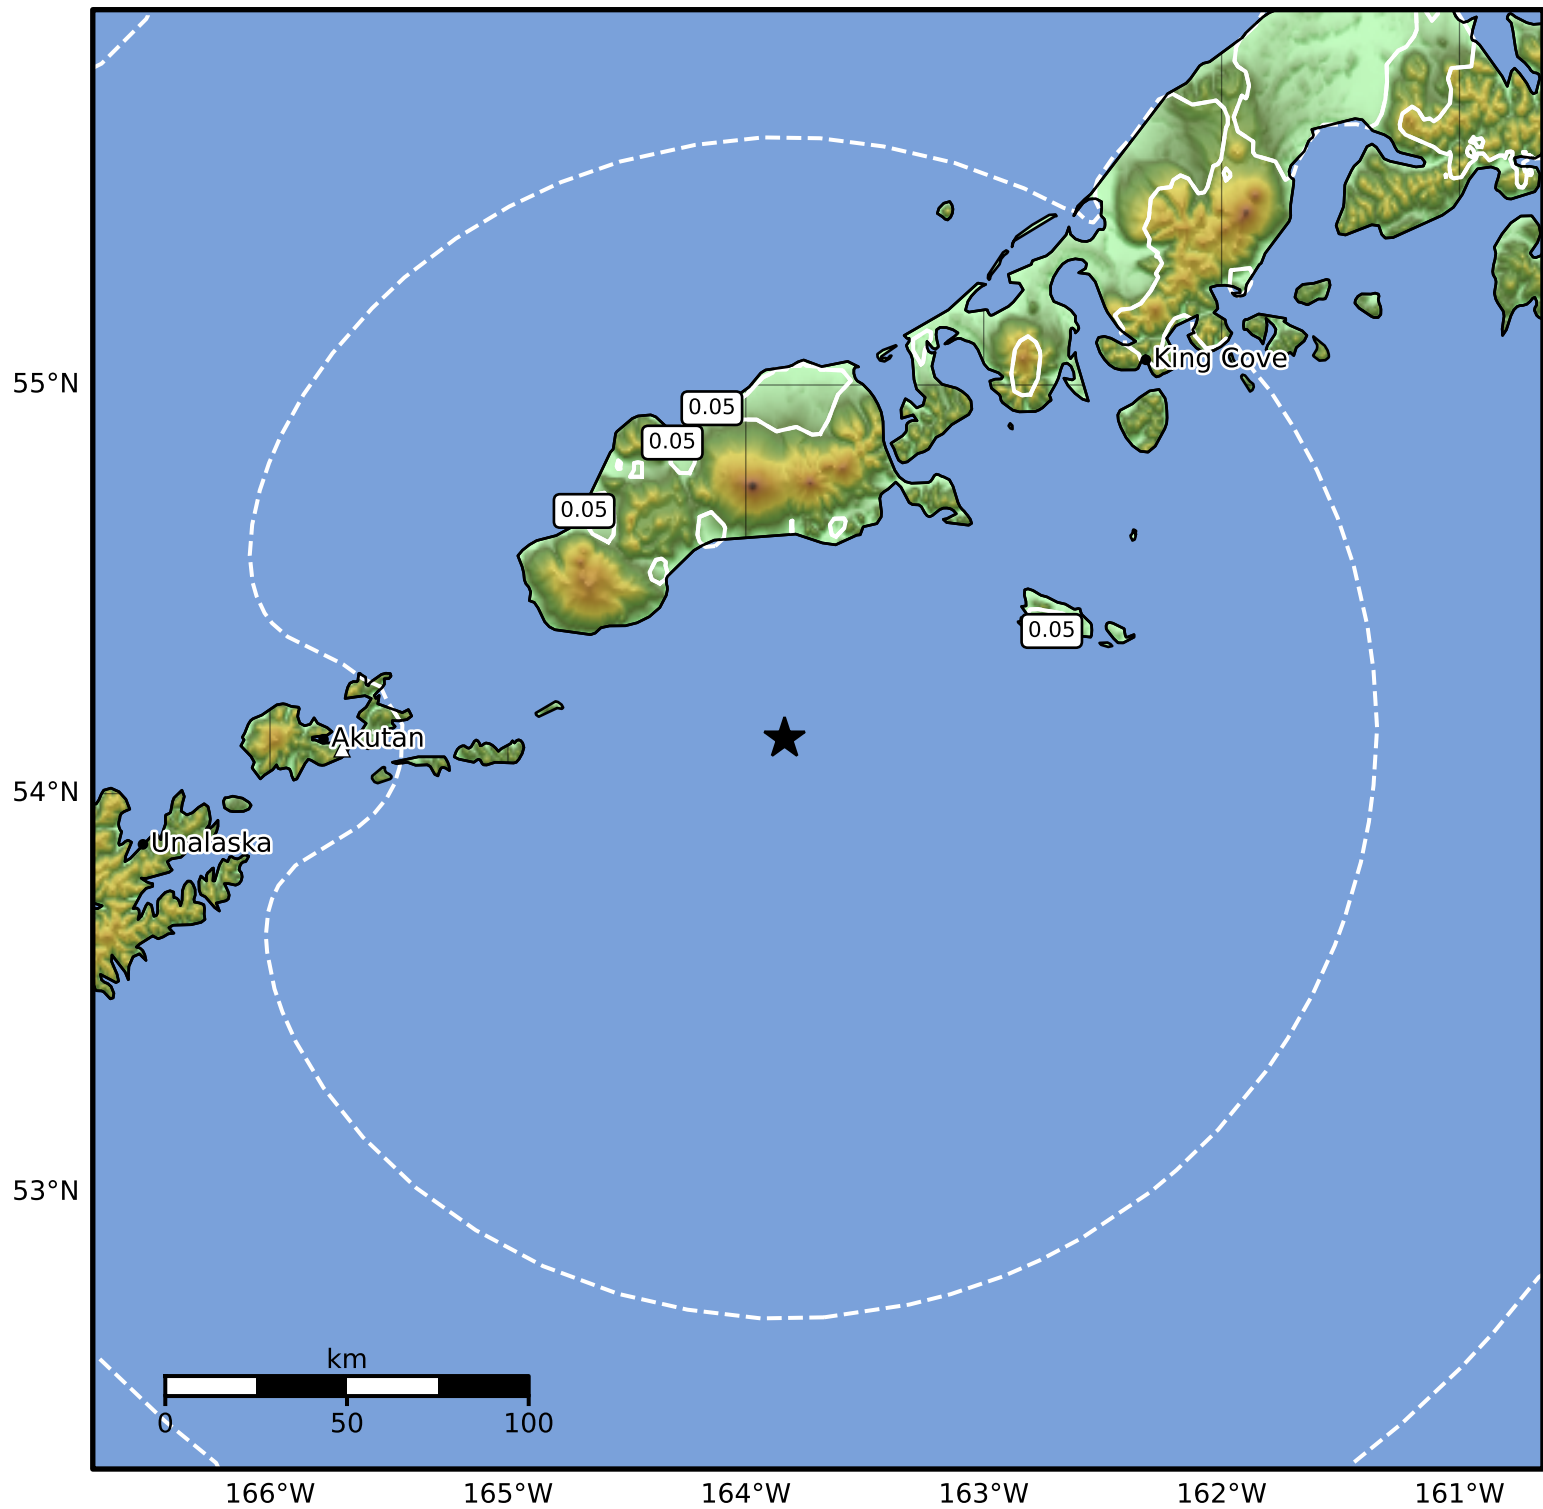

0.3 Second Peak Spectral Acceleration Map Alaska Earthquake Center
 ShakeMap: 130 km (81 miles) E of Akutan
 Apr 24, 2026 01:01:51 UTC M3.9 N54.14 W163.84 Depth: 182.5km ID:a2026hznbf0

SA(0.3) (%g)	0.1	0.2	0.5	1	2	5	10	20	50	100	200
--------------	-----	-----	-----	---	---	---	----	----	----	-----	-----

Scale based on Worden et al. (2012)

Version 7: Processed 2026-04-24T06:18:39Z

△ Seismic Instrument ○ Reported Intensity

★ Epicenter