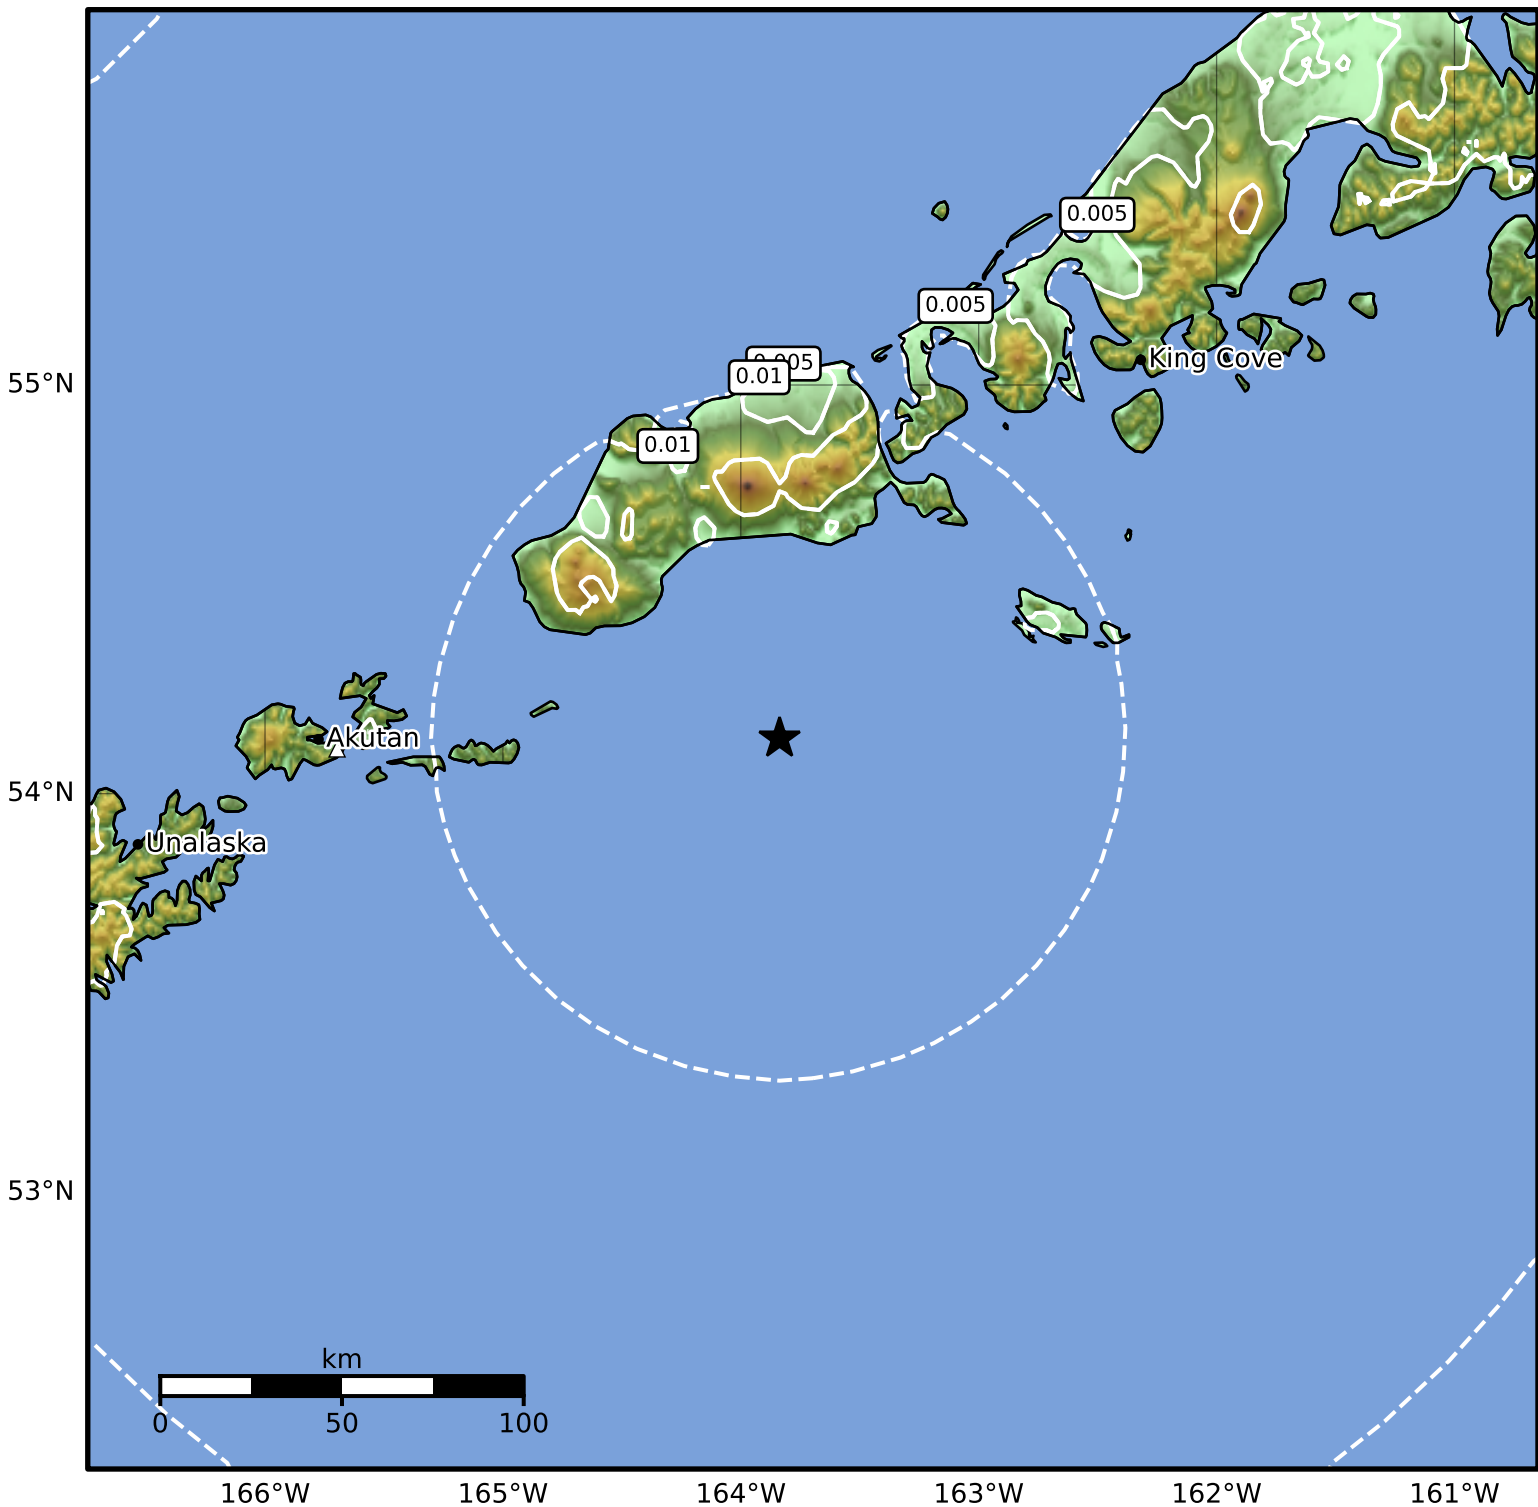

1.0 Second Peak Spectral Acceleration Map Alaska Earthquake Center  
 ShakeMap: 130 km (81 miles) E of Akutan  
 Apr 24, 2026 01:01:51 UTC M3.9 N54.14 W163.84 Depth: 182.5km ID:a2026hznbf0

SA(1.0) (%g)	0.1	0.2	0.5	1	2	5	10	20	50	100	200
--------------	-----	-----	-----	---	---	---	----	----	----	-----	-----

Scale based on Worden et al. (2012)

Version 7: Processed 2026-04-24T06:18:39Z

△ Seismic Instrument ○ Reported Intensity

★ Epicenter