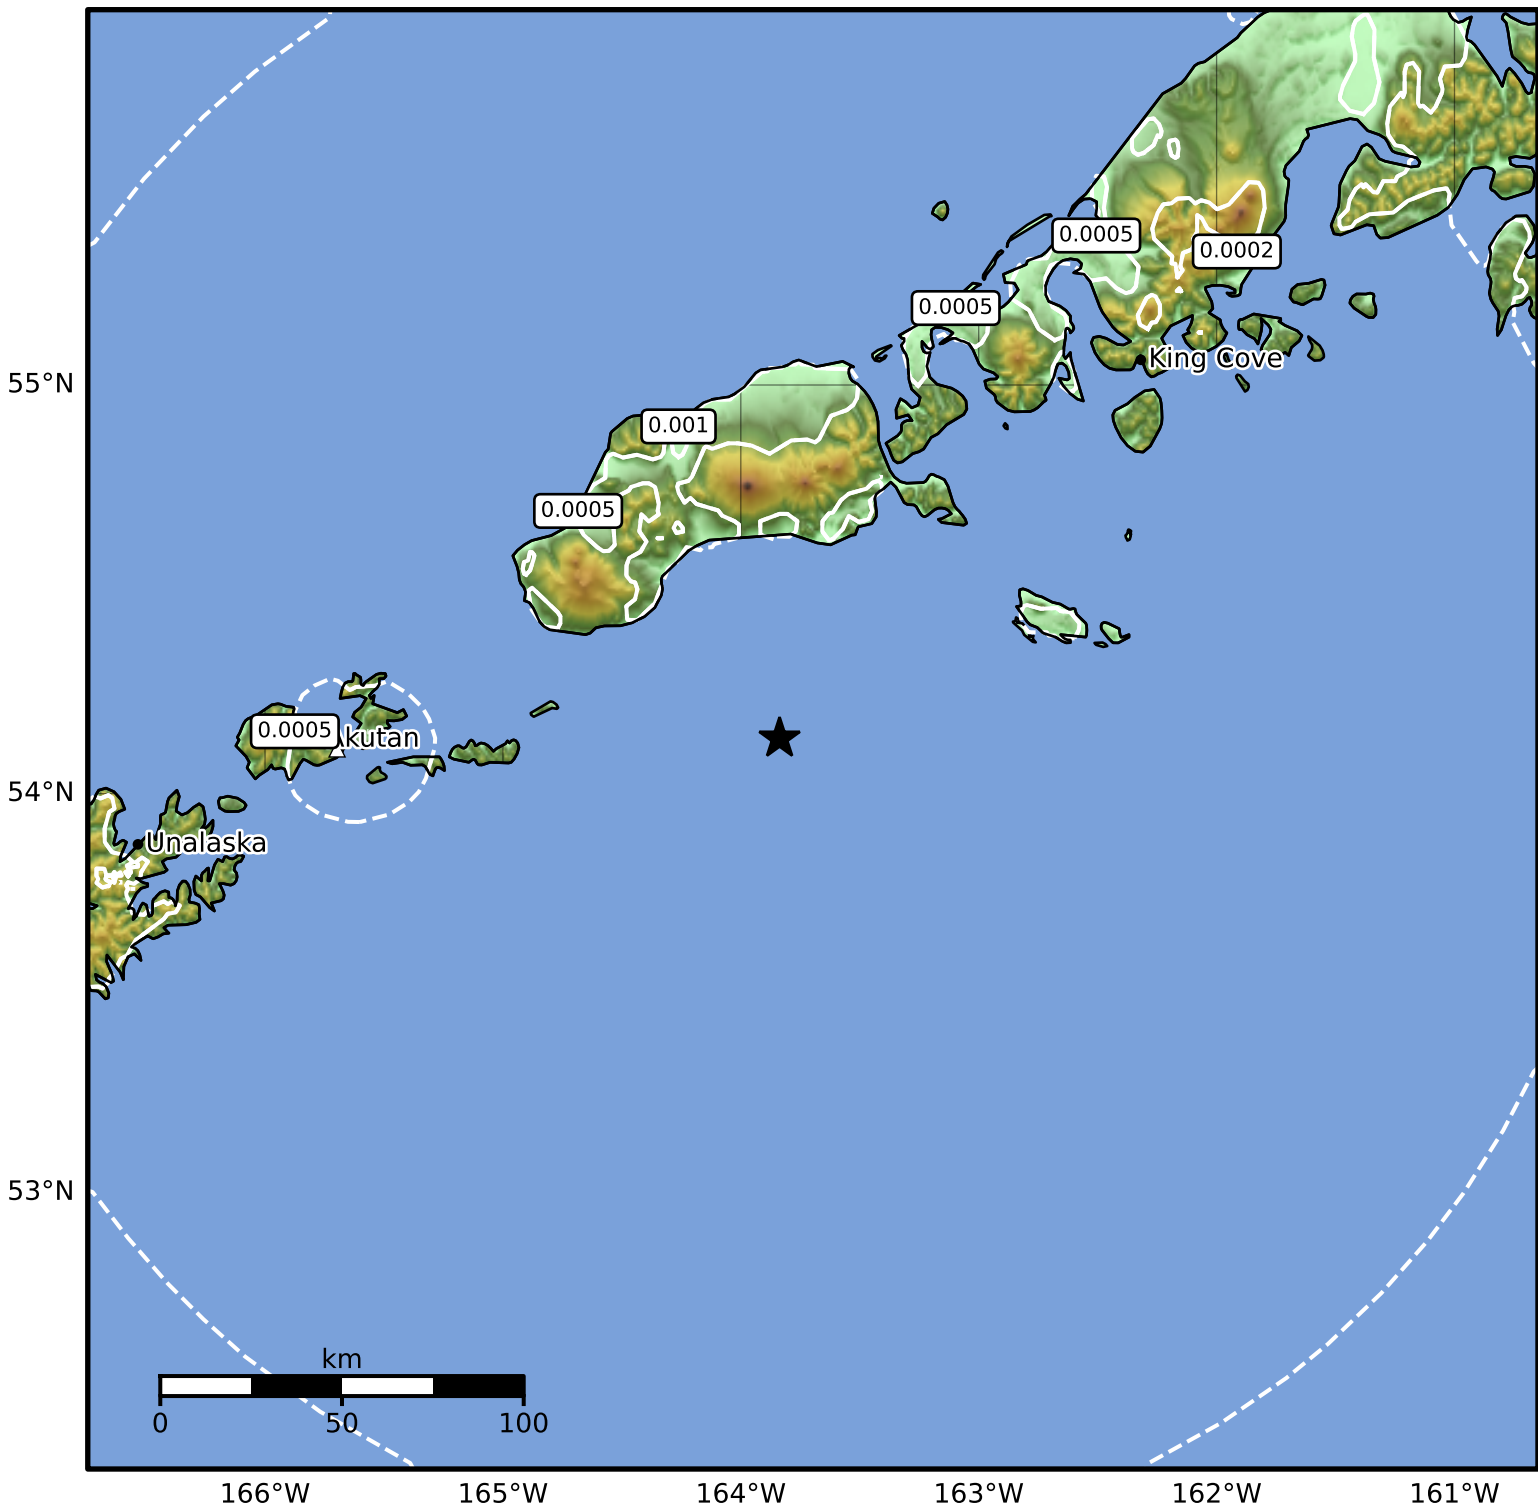

3.0 Second Peak Spectral Acceleration Map Alaska Earthquake Center  
 ShakeMap: 130 km (81 miles) E of Akutan  
 Apr 24, 2026 01:01:51 UTC M3.9 N54.14 W163.84 Depth: 182.5km ID:a2026hznbfo

Scale based on Worden et al. (2012)

Version 7: Processed 2026-04-24T06:18:39Z

△ Seismic Instrument ○ Reported Intensity

★ Epicenter