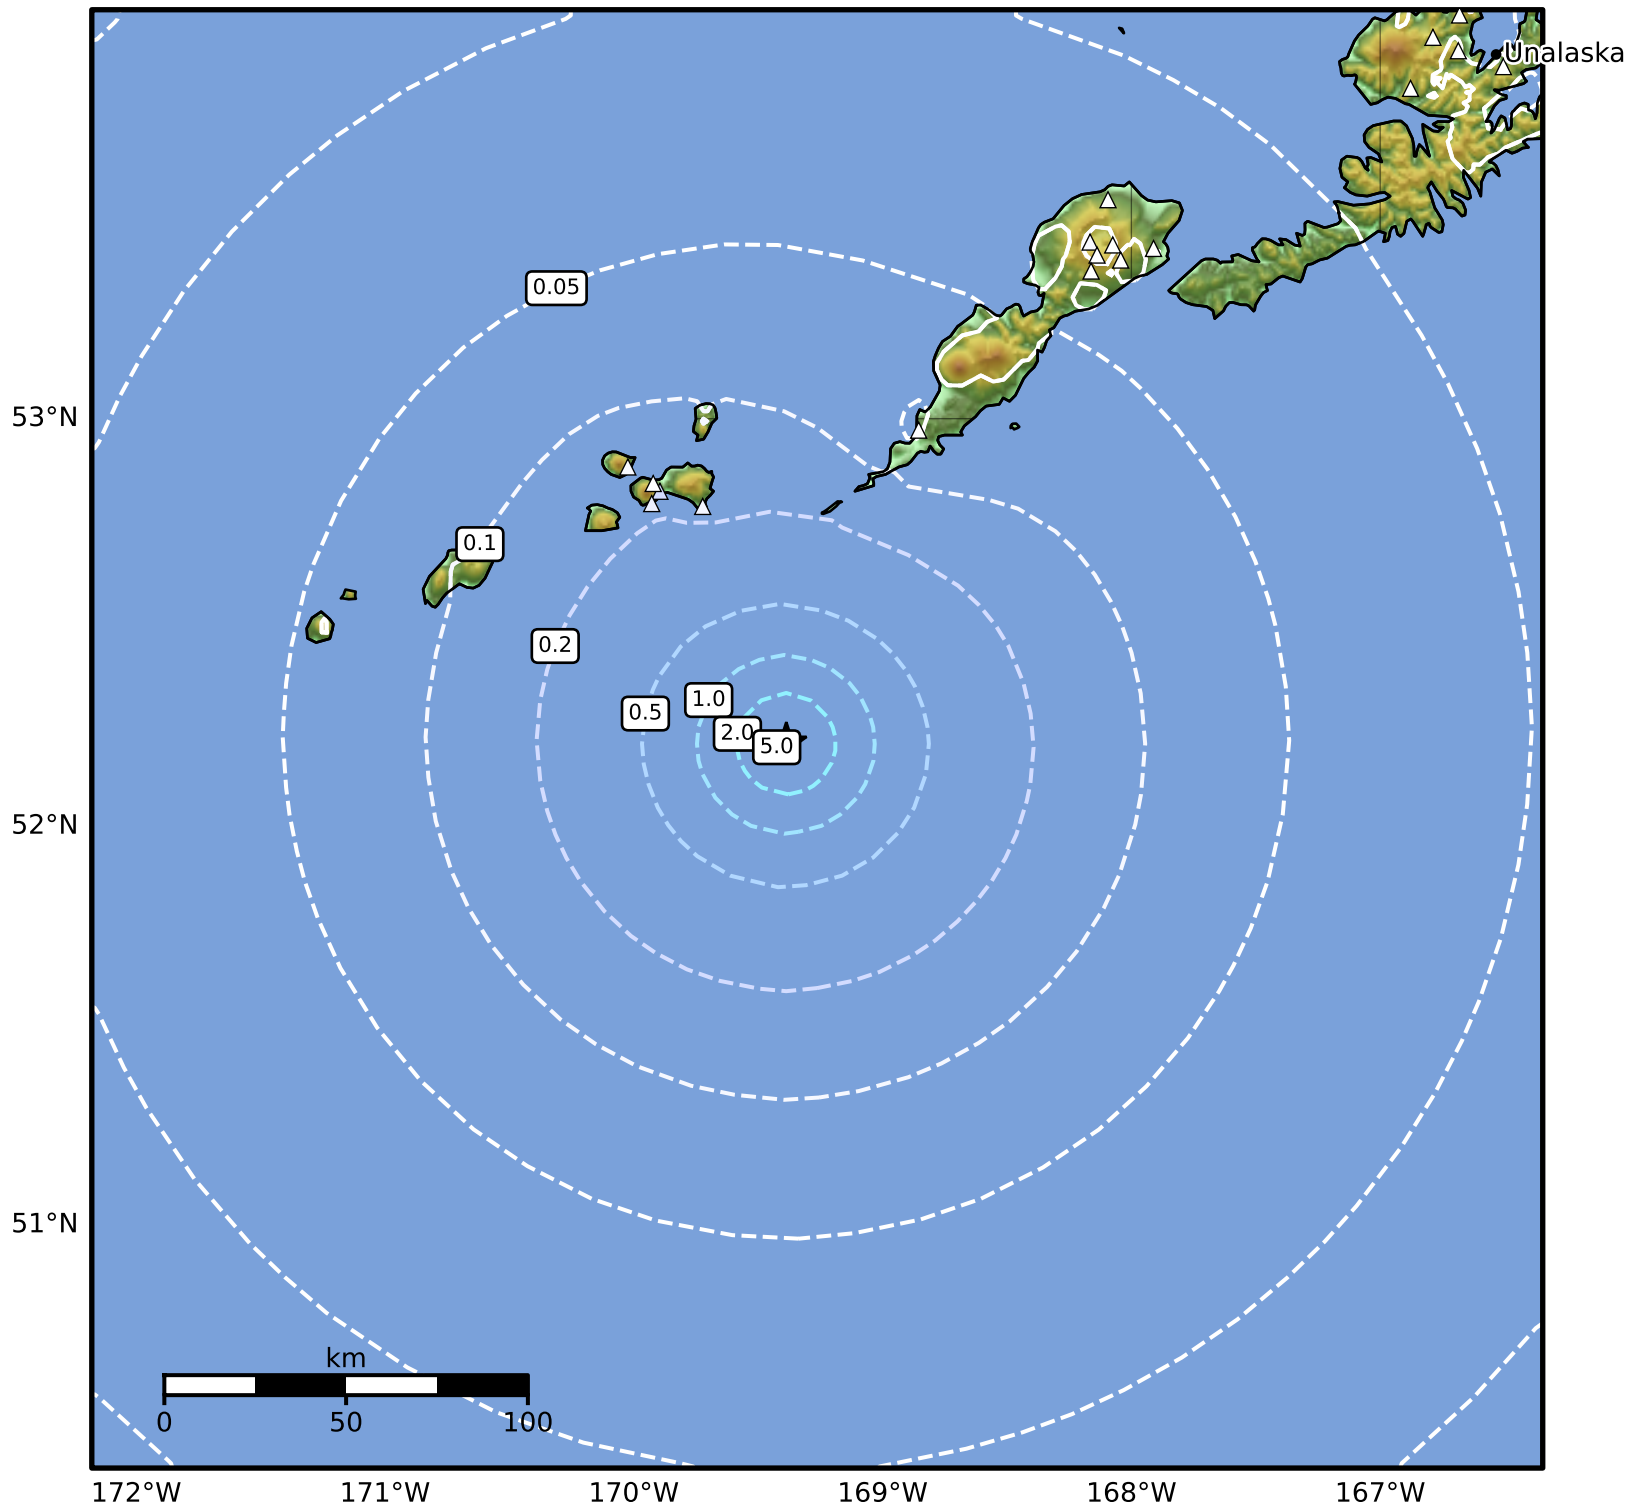

0.3 Second Peak Spectral Acceleration Map Alaska Earthquake Center
 ShakeMap: 88 km (55 miles) SSW of Nikolski
 Apr 24, 2026 09:34:56 UTC M4.1 N52.21 W169.39 Depth: 6.5km ID:a2026iaeddr

SA(0.3) (%g)	0.1	0.2	0.5	1	2	5	10	20	50	100	200
--------------	-----	-----	-----	---	---	---	----	----	----	-----	-----

Scale based on Worden et al. (2012)

Version 2: Processed 2026-04-24T09:40:55Z

△ Seismic Instrument ○ Reported Intensity

★ Epicenter