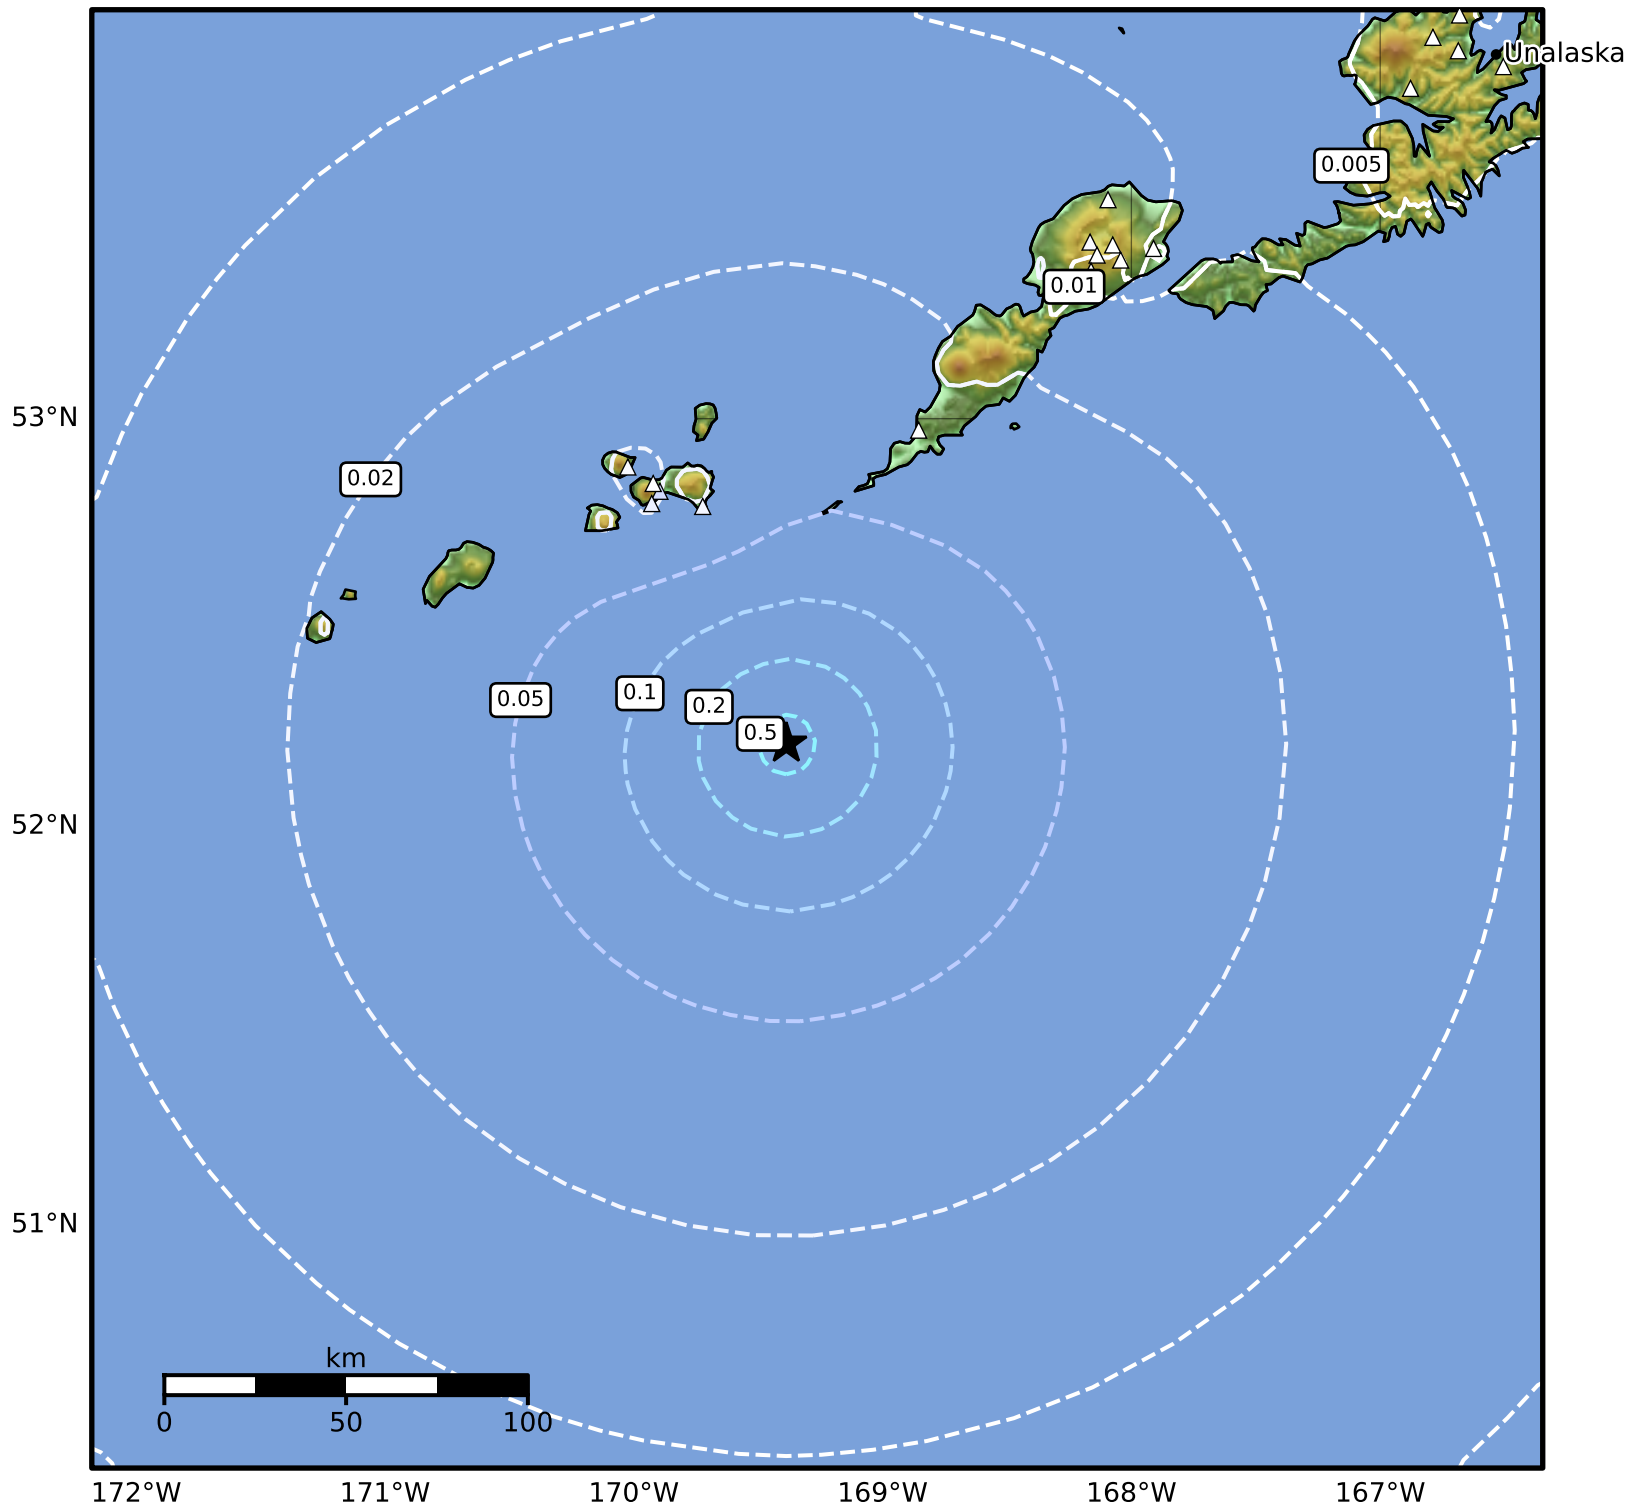

1.0 Second Peak Spectral Acceleration Map Alaska Earthquake Center
 ShakeMap: 88 km (55 miles) SSW of Nikolski
 Apr 24, 2026 09:34:56 UTC M4.1 N52.21 W169.39 Depth: 6.5km ID:a2026iaeddr

SA(1.0) (%g)	0.1	0.2	0.5	1	2	5	10	20	50	100	200
--------------	-----	-----	-----	---	---	---	----	----	----	-----	-----

Scale based on Worden et al. (2012)

△ Seismic Instrument ○ Reported Intensity

★ Epicenter

Version 2: Processed 2026-04-24T09:40:55Z