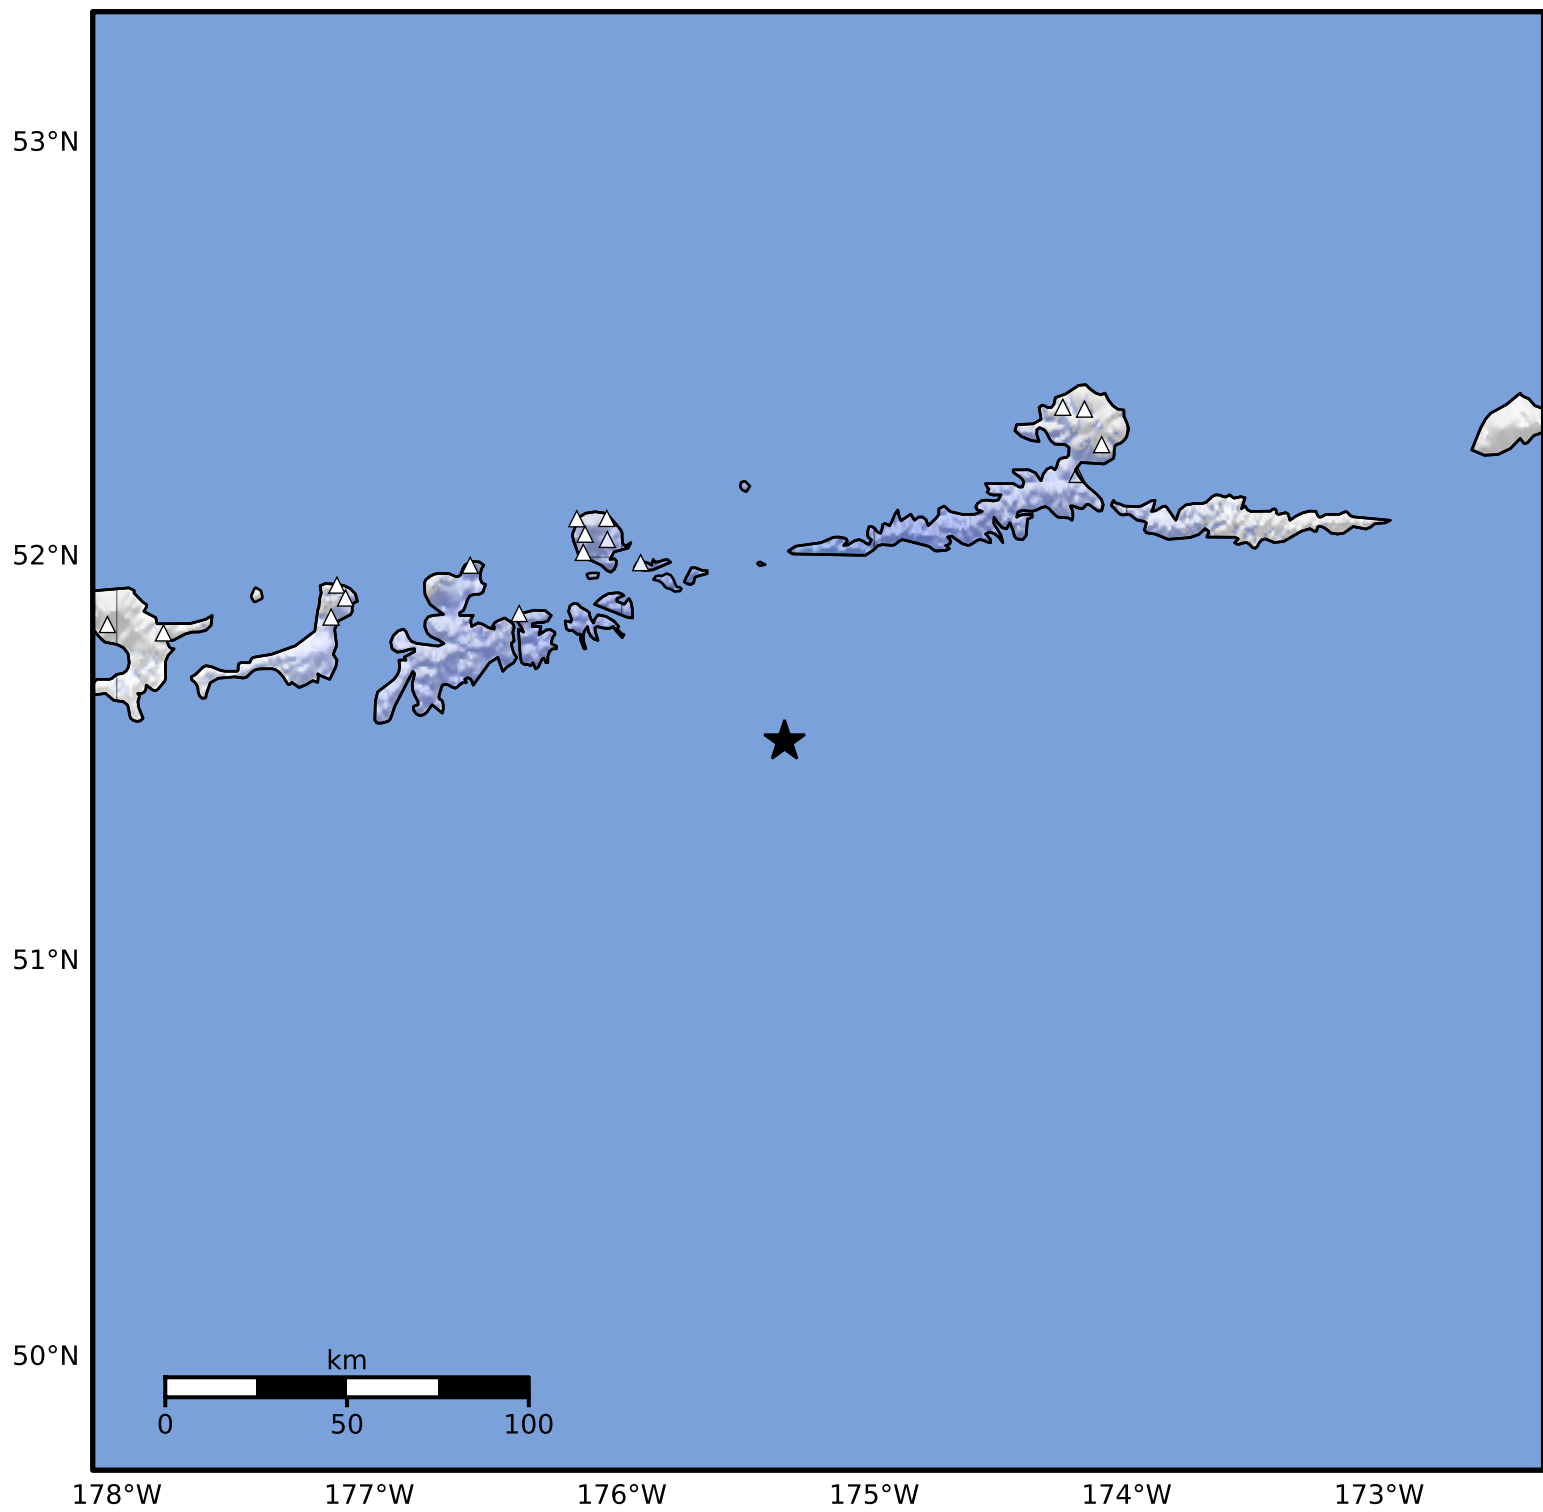

Macroseismic Intensity Map Alaska Earthquake Center
 ShakeMap: 93 km (58 miles) ESE of Adak
 Apr 24, 2026 10:02:21 UTC M3.9 N51.55 W175.35 Depth: 19.1km ID:a2026iafanc

SHAKING	Not felt	Weak	Light	Moderate	Strong	Very strong	Severe	Violent	Extreme
DAMAGE	None	None	None	Very light	Light	Moderate	Moderate/heavy	Heavy	Very heavy
PGA(%g)	<0.0464	0.297	2.76	6.2	11.5	21.5	40.1	74.7	>139
PGV(cm/s)	<0.0215	0.135	1.41	4.65	9.64	20	41.4	85.8	>178
INTENSITY	I	II-III	IV	V	VI	VII	VIII	IX	X+

Scale based on Worden et al. (2012)

Version 3: Processed 2026-04-24T18:17:58Z

△ Seismic Instrument ○ Reported Intensity

★ Epicenter