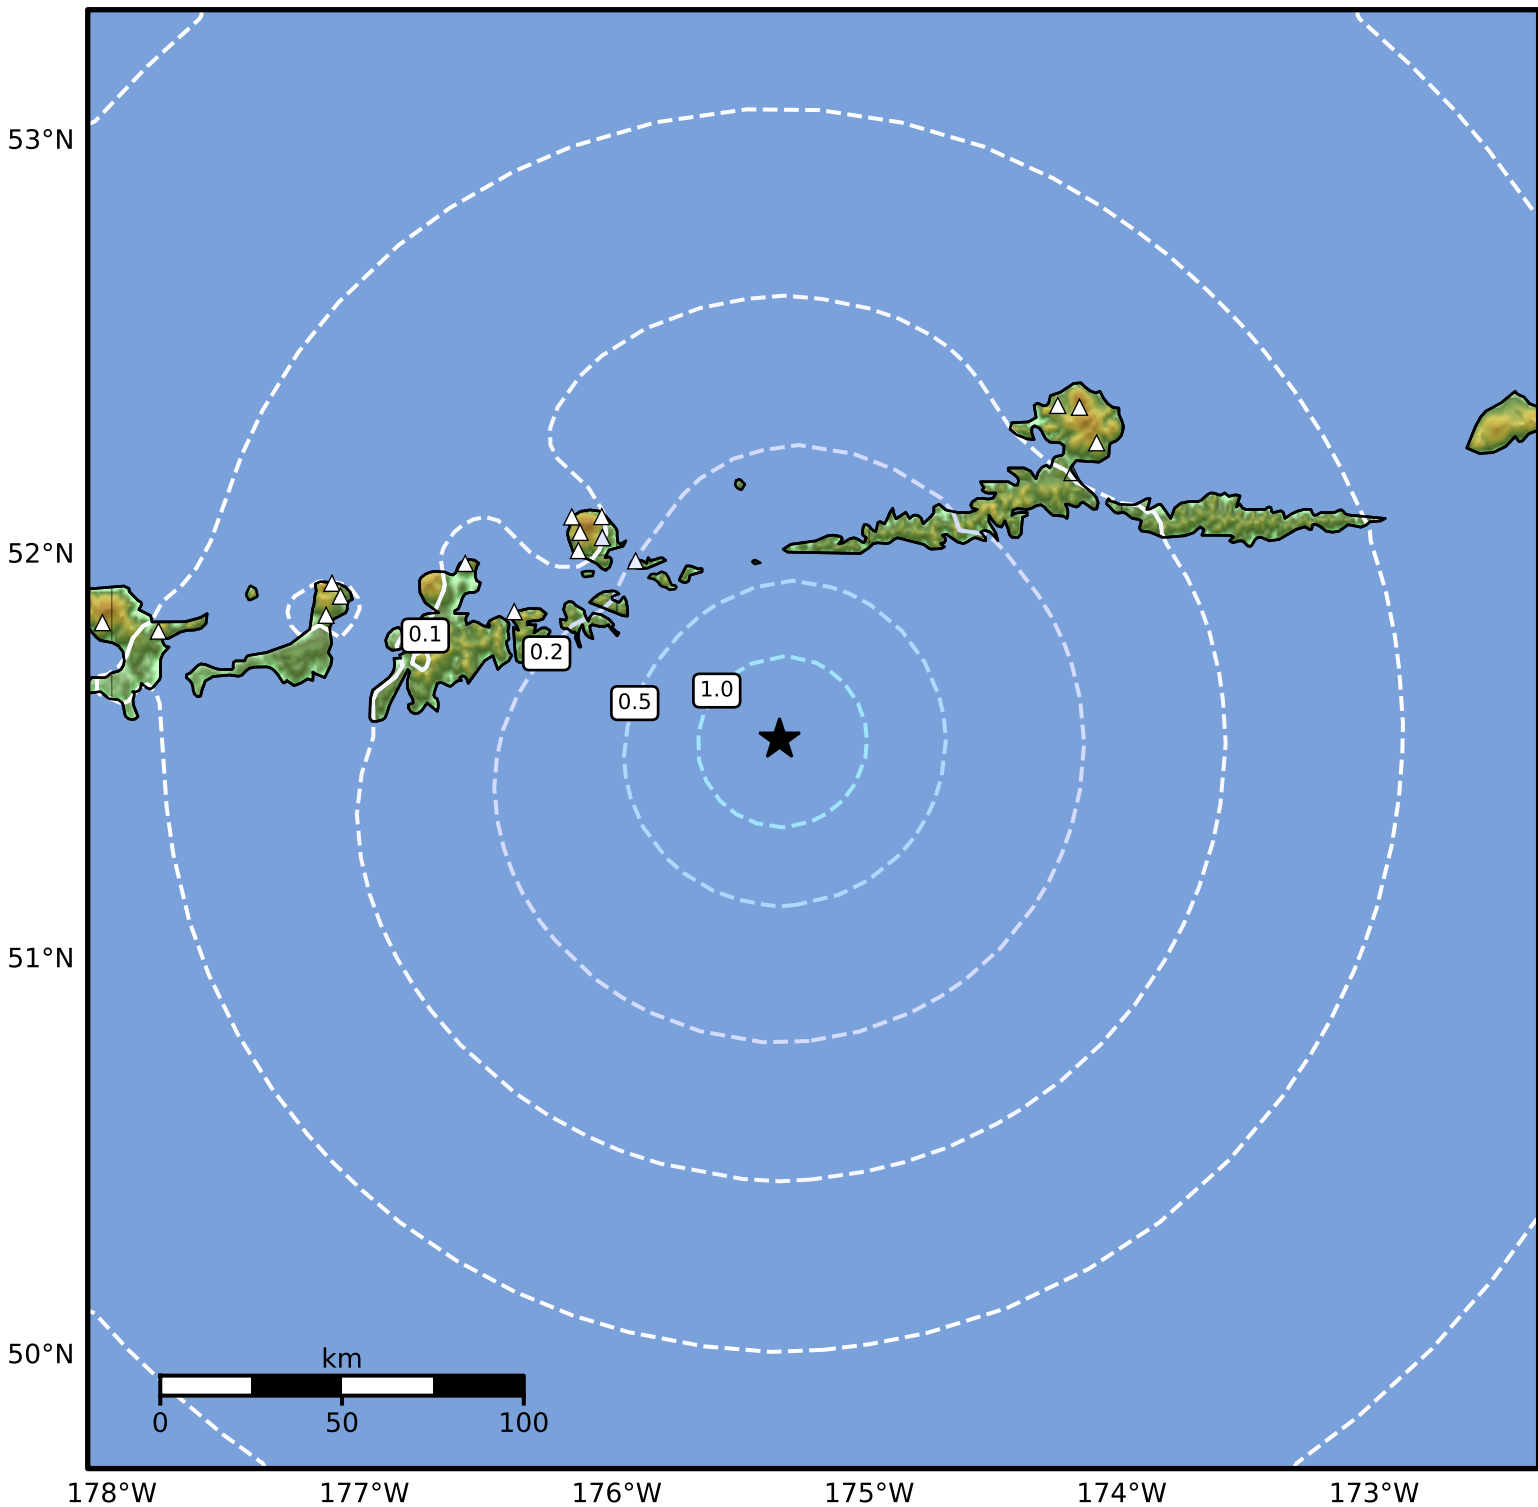

0.3 Second Peak Spectral Acceleration Map Alaska Earthquake Center
 ShakeMap: 93 km (58 miles) ESE of Adak
 Apr 24, 2026 10:02:21 UTC M3.9 N51.55 W175.35 Depth: 19.1km ID:a2026iafanc

SA(0.3) (%g)	0.1	0.2	0.5	1	2	5	10	20	50	100	200
---------------------	------------	------------	------------	----------	----------	----------	-----------	-----------	-----------	------------	------------

Scale based on Worden et al. (2012)

Version 3: Processed 2026-04-24T18:17:58Z

△ Seismic Instrument ○ Reported Intensity

★ Epicenter