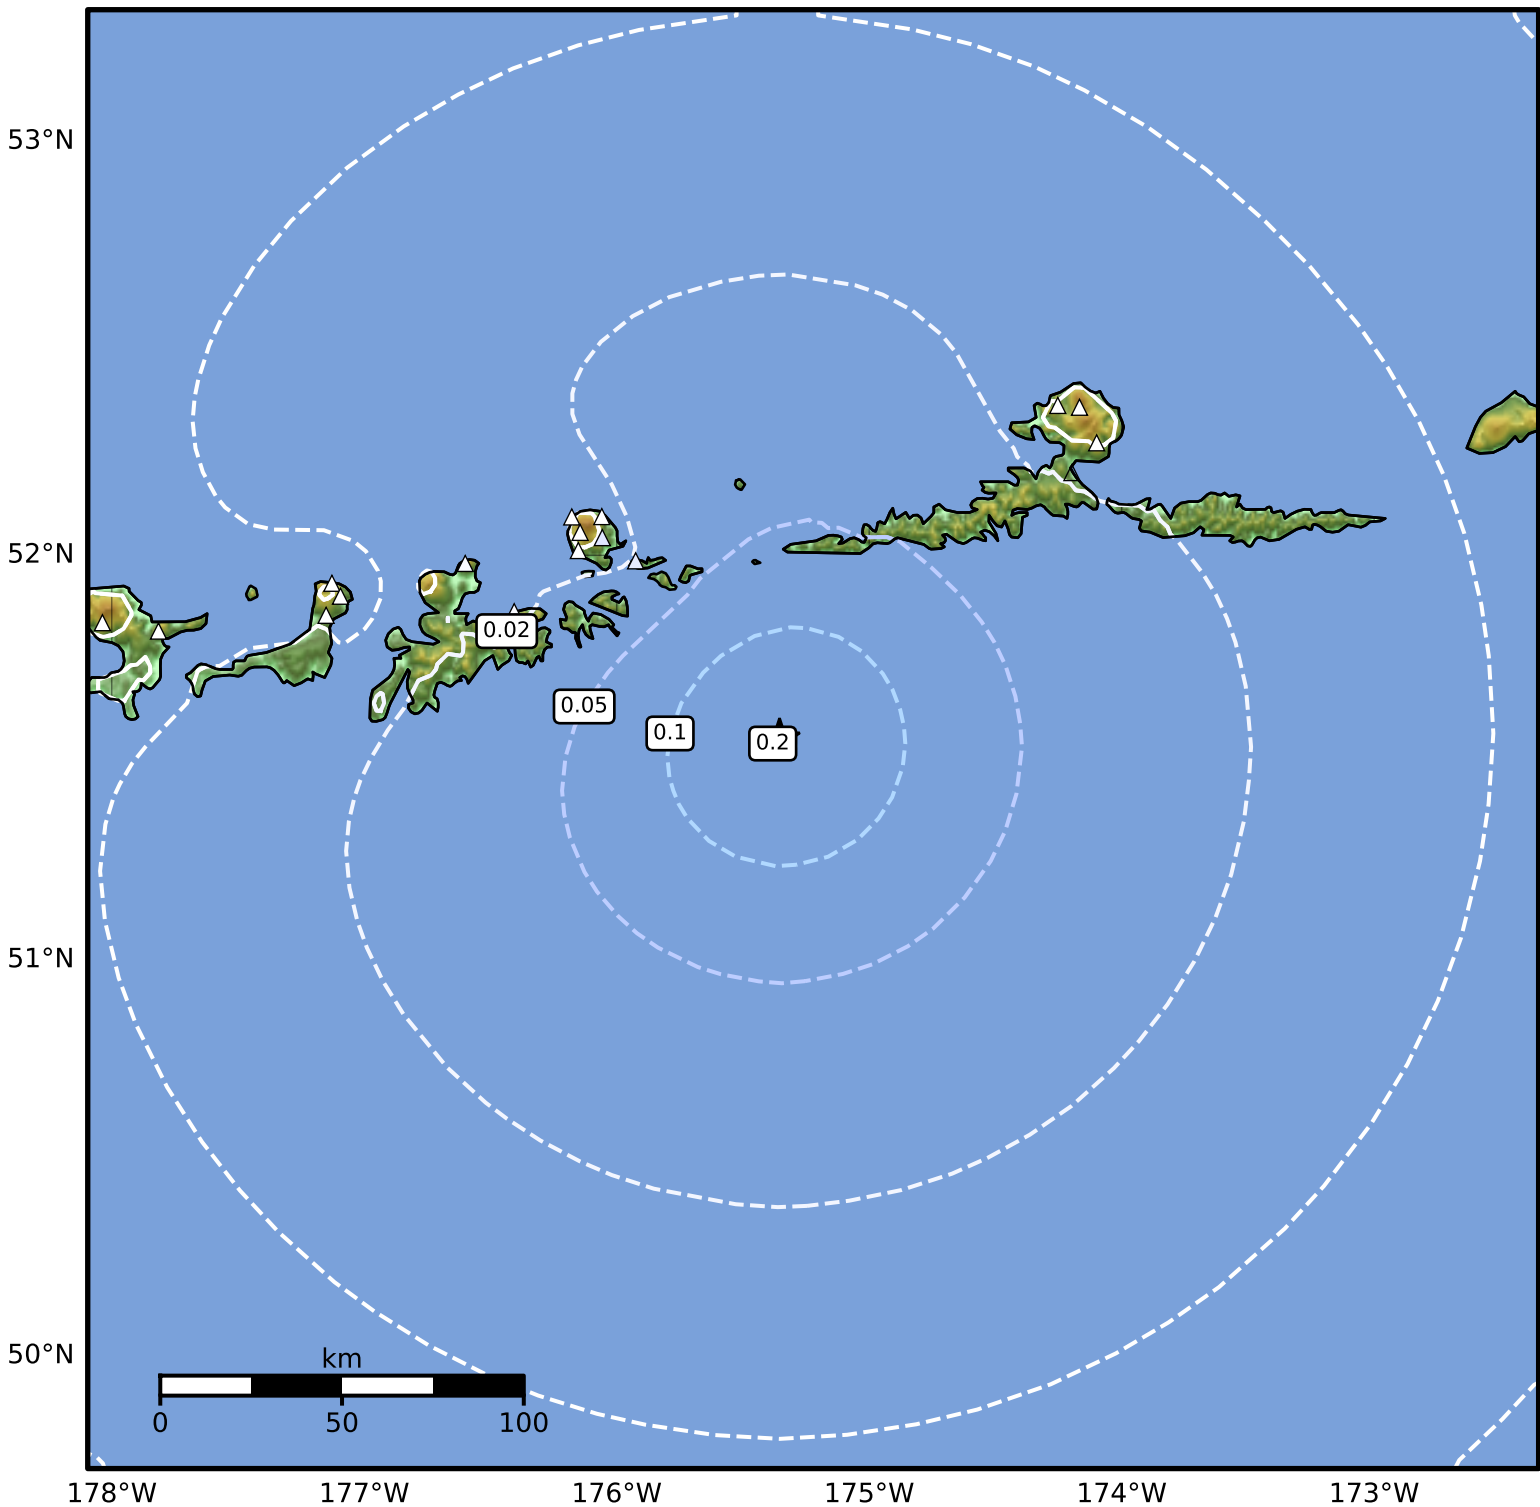

1.0 Second Peak Spectral Acceleration Map Alaska Earthquake Center
 ShakeMap: 93 km (58 miles) ESE of Adak
 Apr 24, 2026 10:02:21 UTC M3.9 N51.55 W175.35 Depth: 19.1km ID:a2026iafanc

| SA(1.0) (%g) | 0.1 | 0.2 | 0.5 | 1 | 2 | 5 | 10 | 20 | 50 | 100 | 200 |
|--------------|-----|-----|-----|---|---|---|----|----|----|-----|-----|
|--------------|-----|-----|-----|---|---|---|----|----|----|-----|-----|

Scale based on Worden et al. (2012)

Version 3: Processed 2026-04-24T18:17:58Z

△ Seismic Instrument ○ Reported Intensity

★ Epicenter