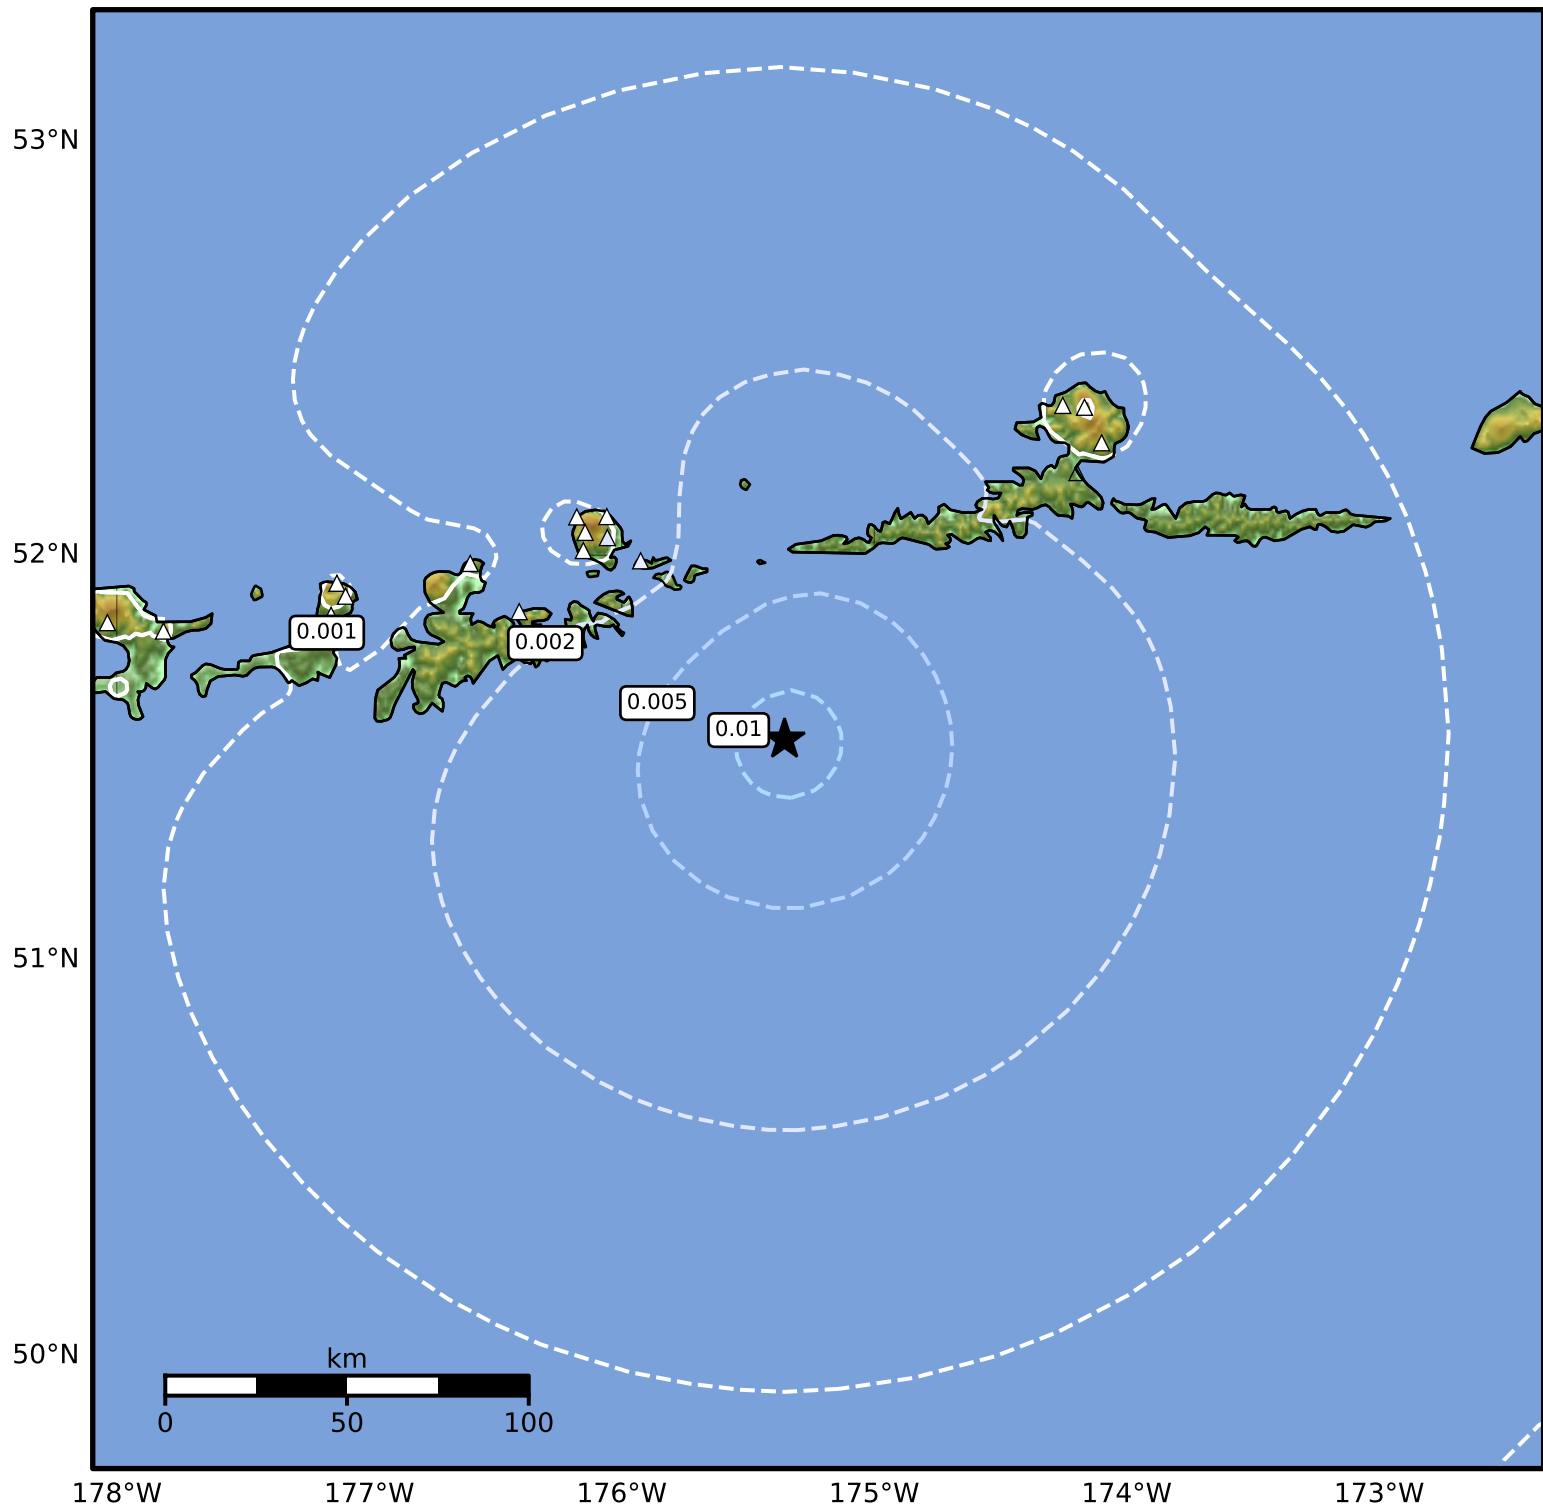

3.0 Second Peak Spectral Acceleration Map Alaska Earthquake Center
ShakeMap: 93 km (58 miles) ESE of Adak
Apr 24, 2026 10:02:21 UTC M3.9 N51.55 W175.35 Depth: 19.1km ID:a2026iafanc

Scale based on Worden et al. (2012)

Version 3: Processed 2026-04-24T18:17:58Z

△ Seismic Instrument ○ Reported Intensity

★ Epicenter