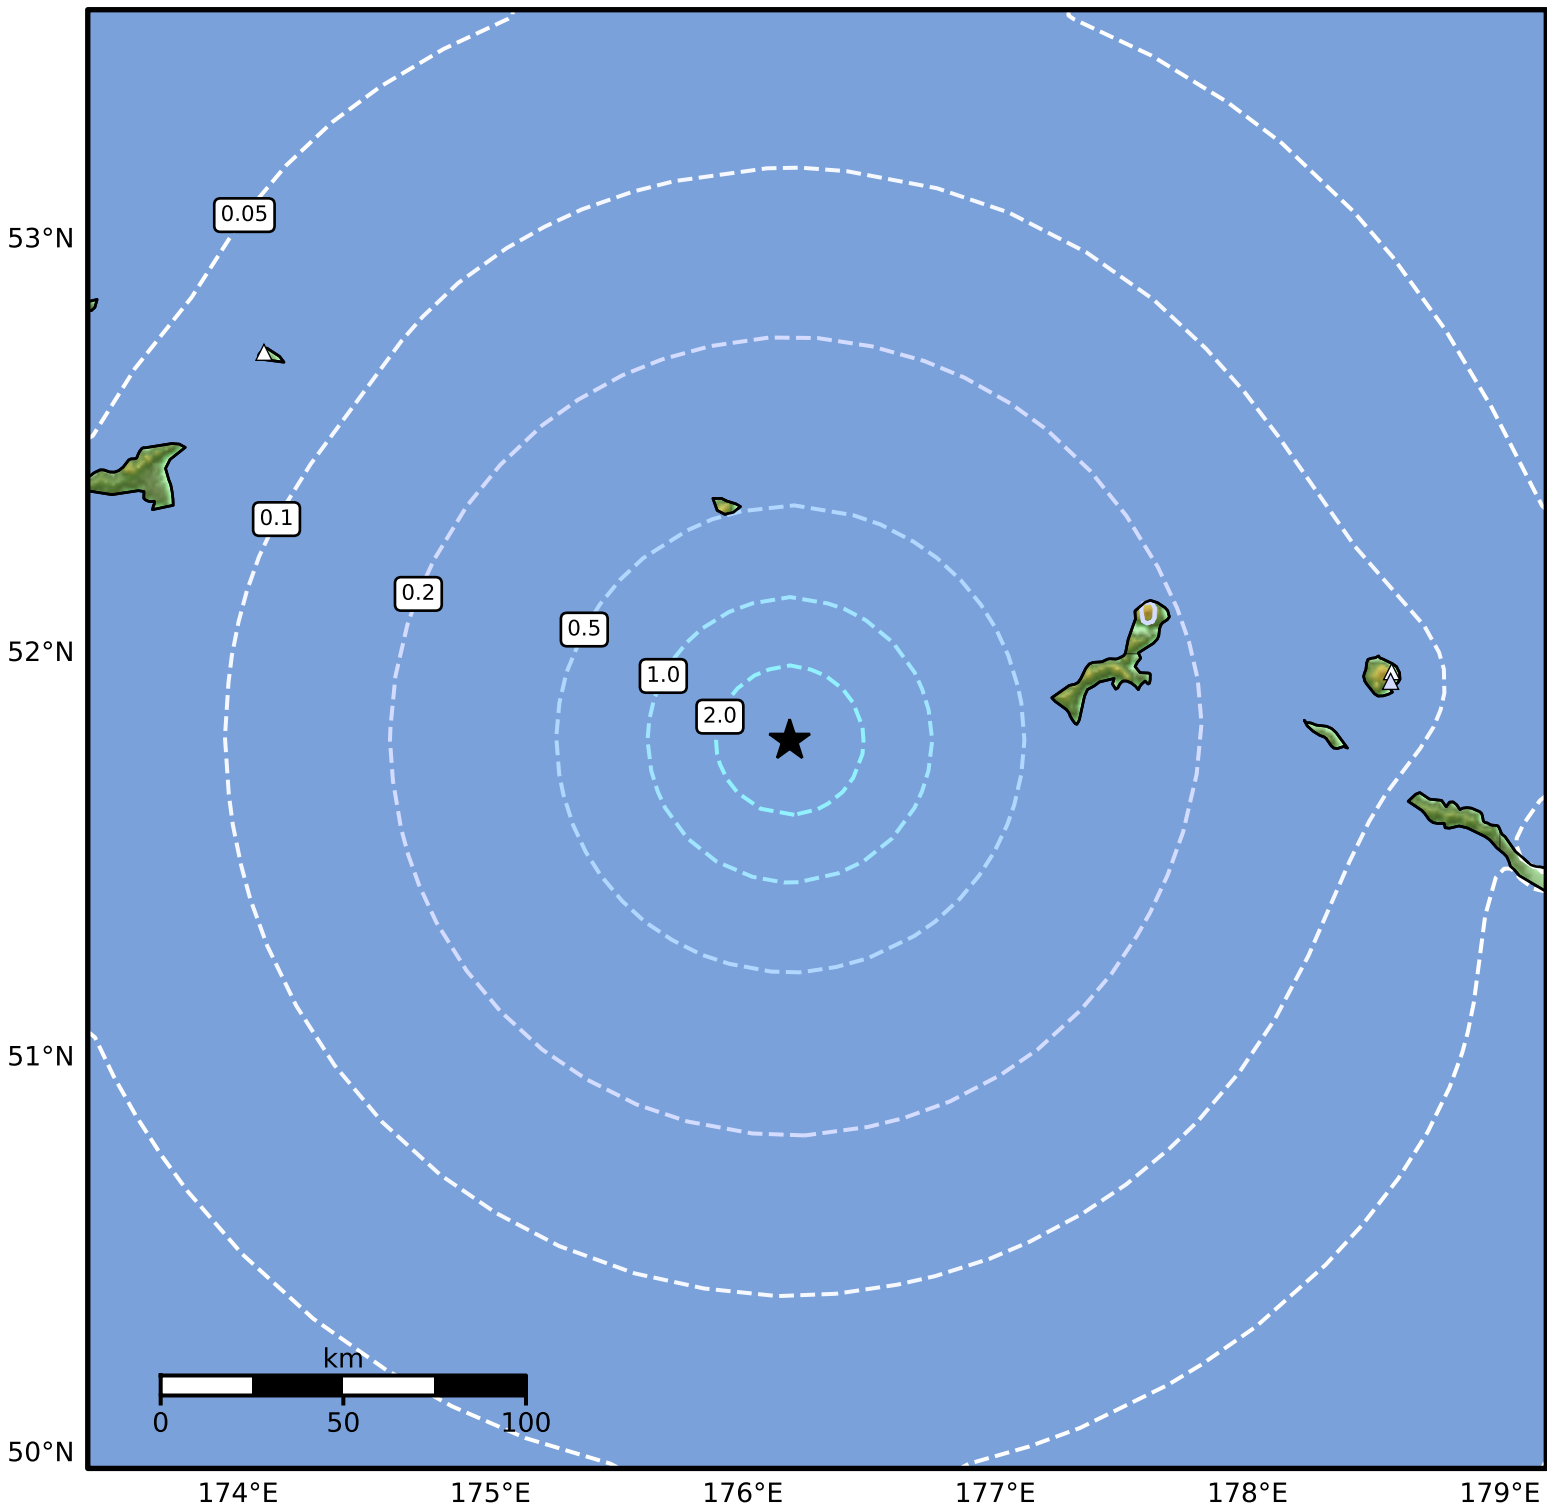

0.3 Second Peak Spectral Acceleration Map Alaska Earthquake Center
 ShakeMap: 246 km (153 miles) ESE of Attu Station
 Apr 25, 2026 04:16:06 UTC M4.4 N51.79 E176.19 Depth: 20.1km ID:a2026ibphhv

SA(0.3) (%g)	0.1	0.2	0.5	1	2	5	10	20	50	100	200
--------------	-----	-----	-----	---	---	---	----	----	----	-----	-----

Scale based on Worden et al. (2012)

Version 8: Processed 2026-04-25T04:33:03Z

△ Seismic Instrument ○ Reported Intensity

★ Epicenter