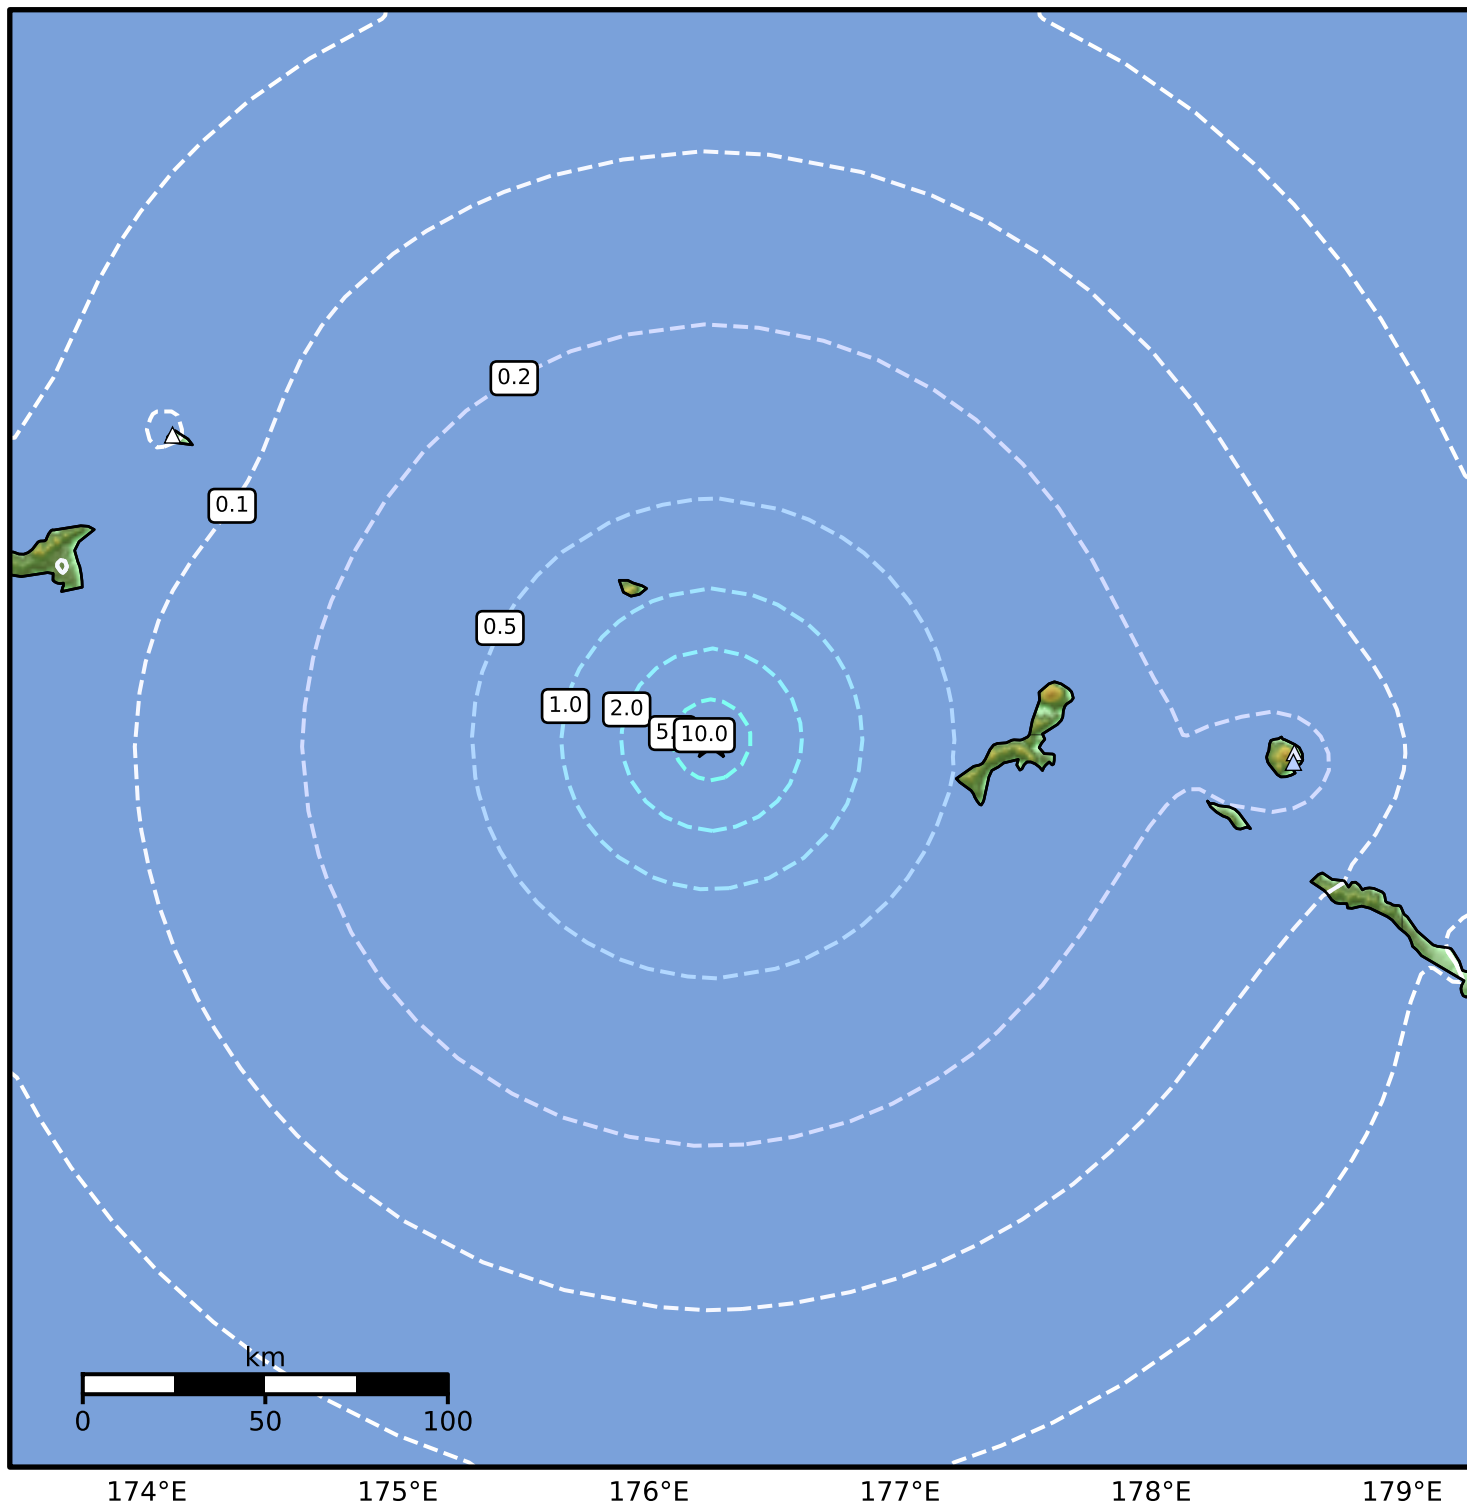

0.3 Second Peak Spectral Acceleration Map Alaska Earthquake Center  
 ShakeMap: 239 km (148 miles) ESE of Attu Station  
 Apr 25, 2026 05:18:42 UTC M4.6 N51.99 E176.25 Depth: 5.0km ID:a2026ibrjpx

SA(0.3) (%g)	0.1	0.2	0.5	1	2	5	10	20	50	100	200
--------------	-----	-----	-----	---	---	---	----	----	----	-----	-----

Scale based on Worden et al. (2012)

Version 4: Processed 2026-04-25T05:28:45Z

△ Seismic Instrument ○ Reported Intensity

★ Epicenter