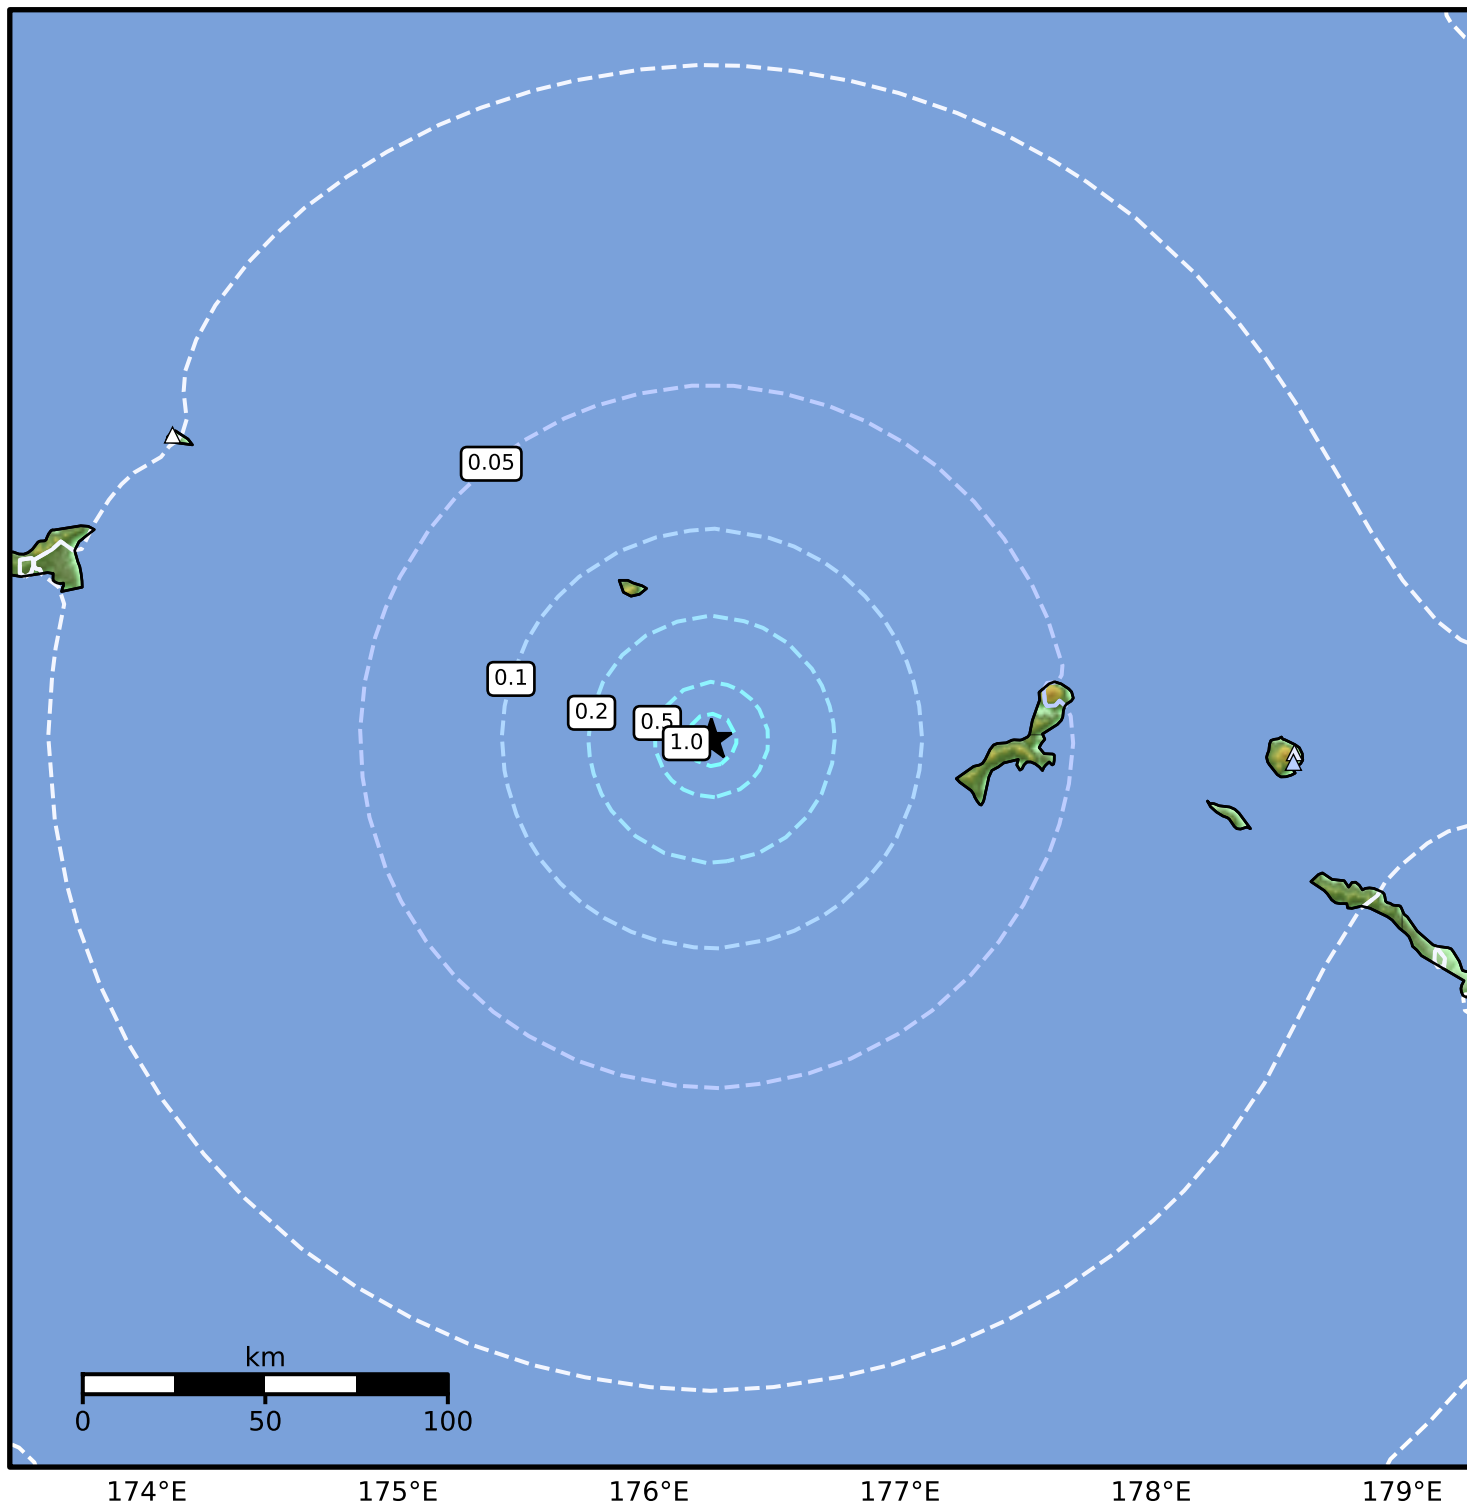

1.0 Second Peak Spectral Acceleration Map Alaska Earthquake Center
 ShakeMap: 239 km (148 miles) ESE of Attu Station
 Apr 25, 2026 05:18:42 UTC M4.6 N51.99 E176.25 Depth: 5.0km ID:a2026ibrjpx

SA(1.0) (%g)	0.1	0.2	0.5	1	2	5	10	20	50	100	200
--------------	-----	-----	-----	---	---	---	----	----	----	-----	-----

Scale based on Worden et al. (2012)

Version 4: Processed 2026-04-25T05:28:45Z

△ Seismic Instrument ○ Reported Intensity

★ Epicenter