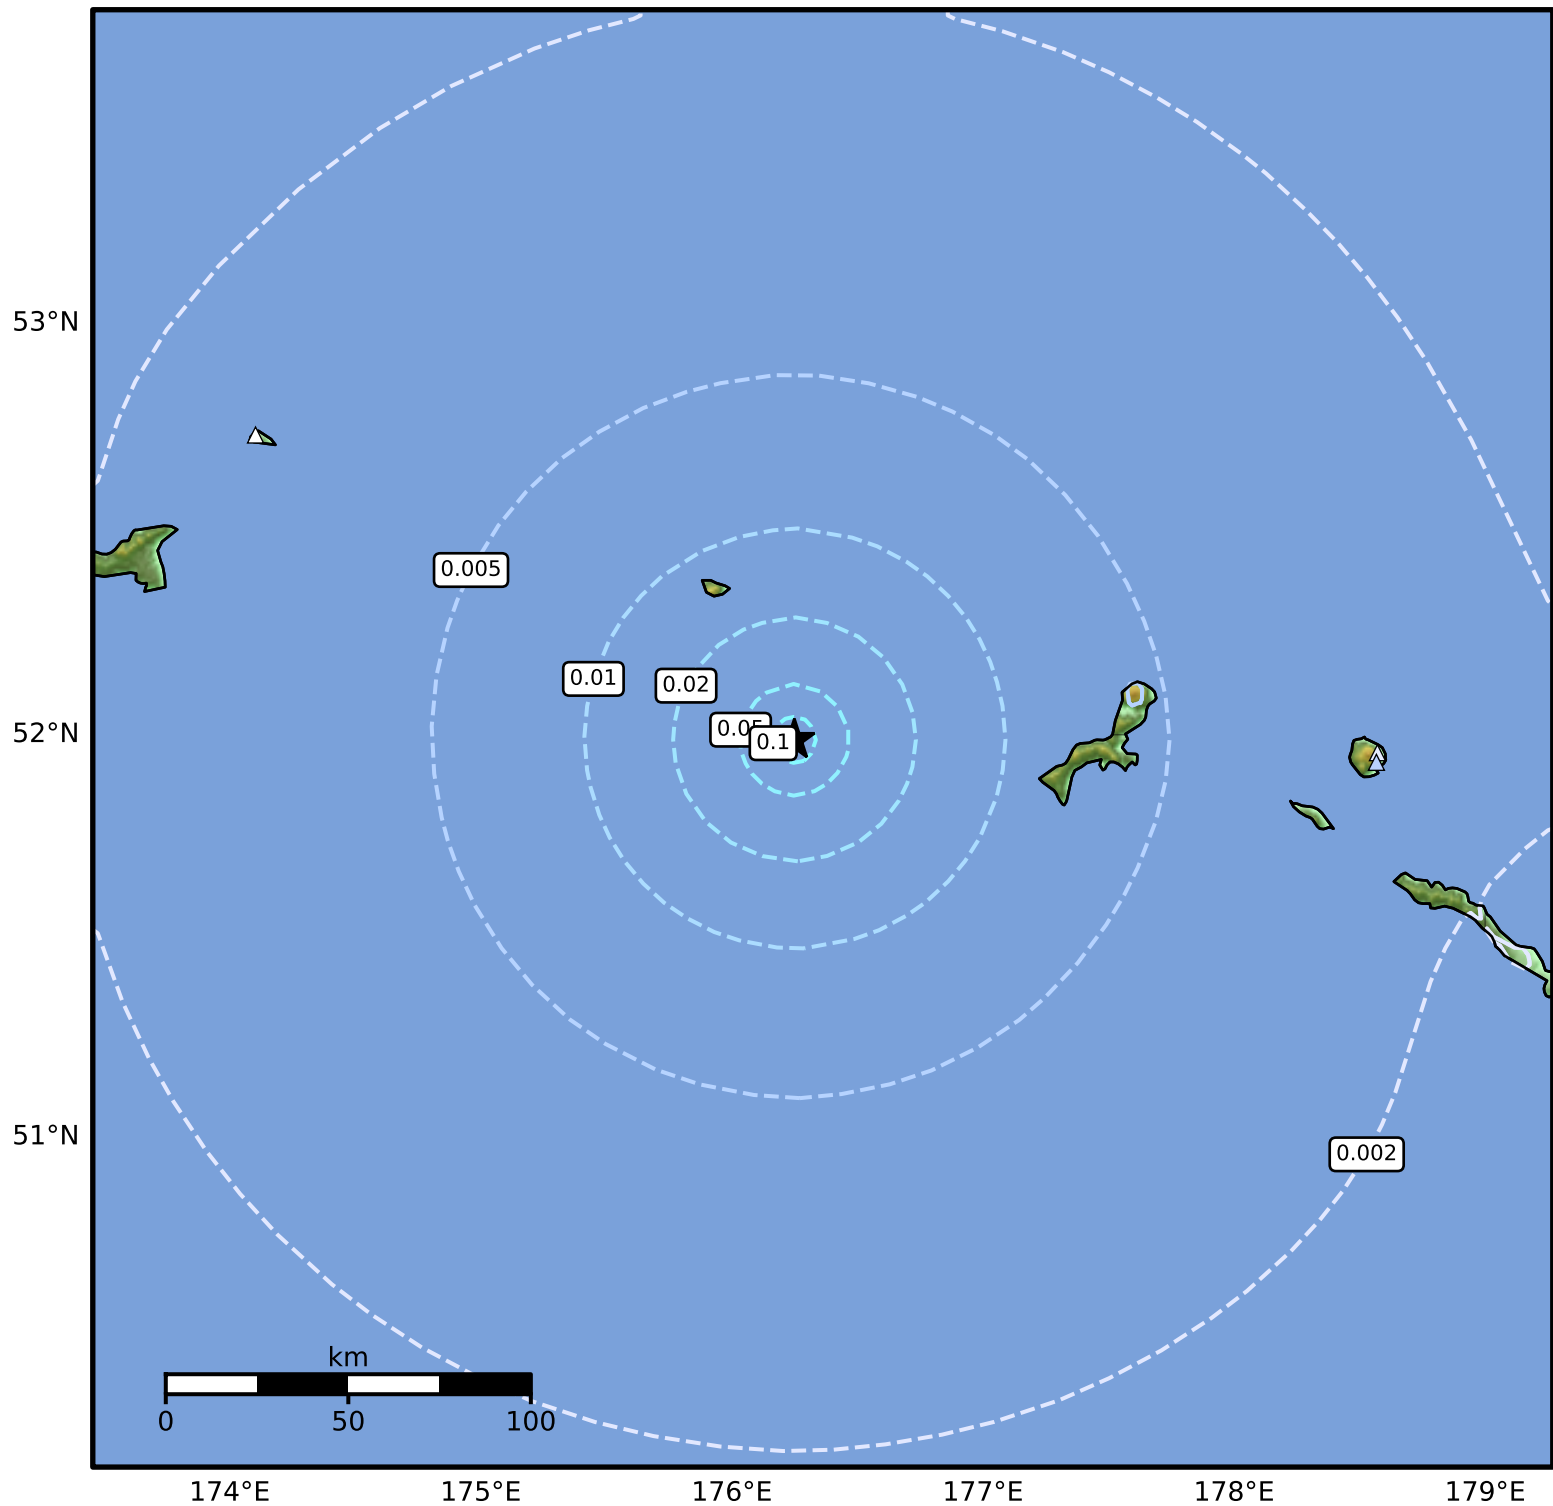

3.0 Second Peak Spectral Acceleration Map Alaska Earthquake Center
ShakeMap: 239 km (148 miles) ESE of Attu Station
Apr 25, 2026 05:18:42 UTC M4.6 N51.99 E176.25 Depth: 5.0km ID:a2026ibrjpx

Scale based on Worden et al. (2012)

Version 4: Processed 2026-04-25T05:28:45Z

△ Seismic Instrument ○ Reported Intensity

★ Epicenter