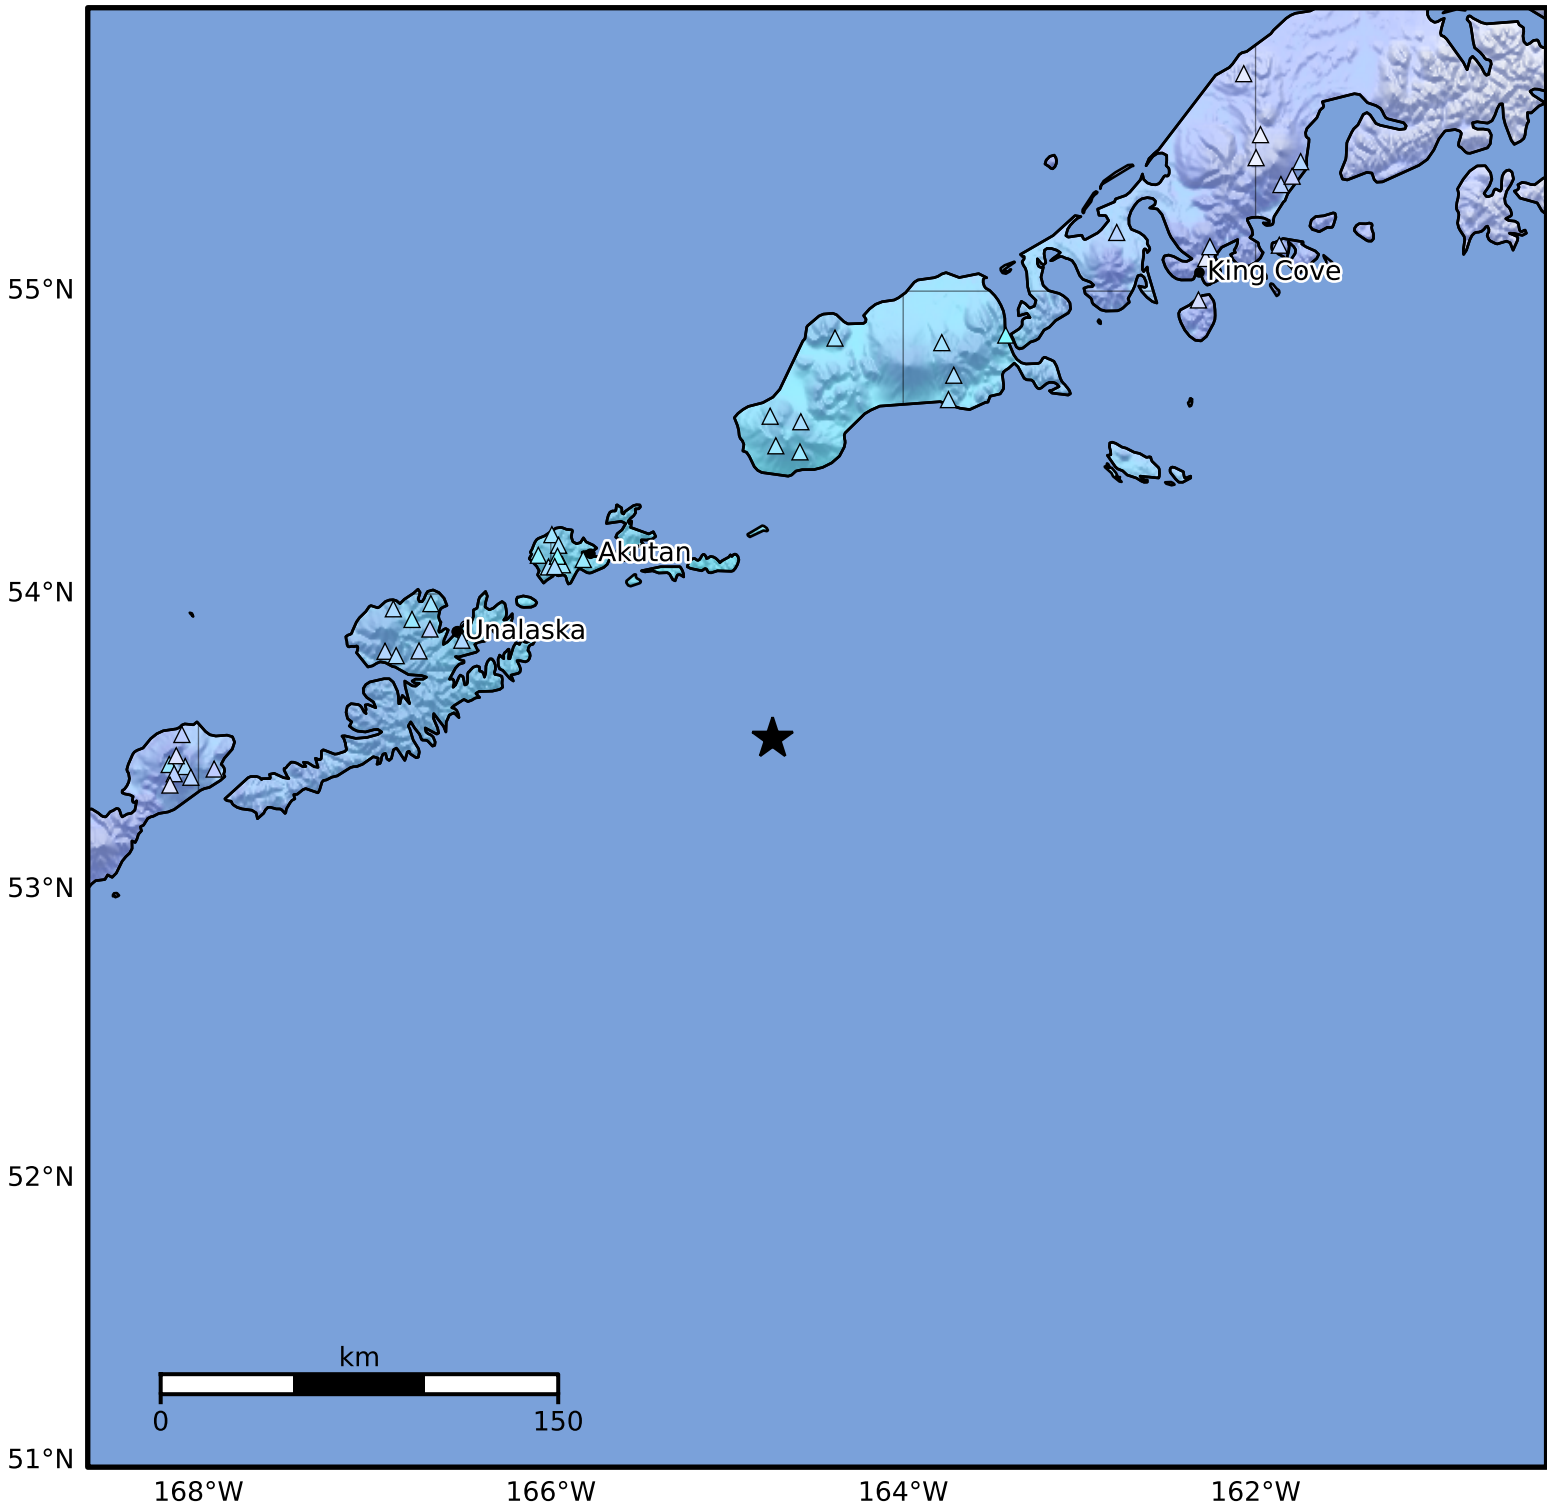

Macroseismic Intensity Map Alaska Earthquake Center
 ShakeMap: 99 km (62 miles) SE of Akutan
 Apr 25, 2026 08:05:53 UTC M5.5 N53.51 W164.74 Depth: 12.4km ID:a2026ibwxbm

SHAKING	Not felt	Weak	Light	Moderate	Strong	Very strong	Severe	Violent	Extreme
DAMAGE	None	None	None	Very light	Light	Moderate	Moderate/heavy	Heavy	Very heavy
PGA(%g)	<0.0464	0.297	2.76	6.2	11.5	21.5	40.1	74.7	>139
PGV(cm/s)	<0.0215	0.135	1.41	4.65	9.64	20	41.4	85.8	>178
INTENSITY	I	II-III	IV	V	VI	VII	VIII	IX	X+

Scale based on Worden et al. (2012)

Version 3: Processed 2026-04-25T08:17:14Z

△ Seismic Instrument ○ Reported Intensity

★ Epicenter