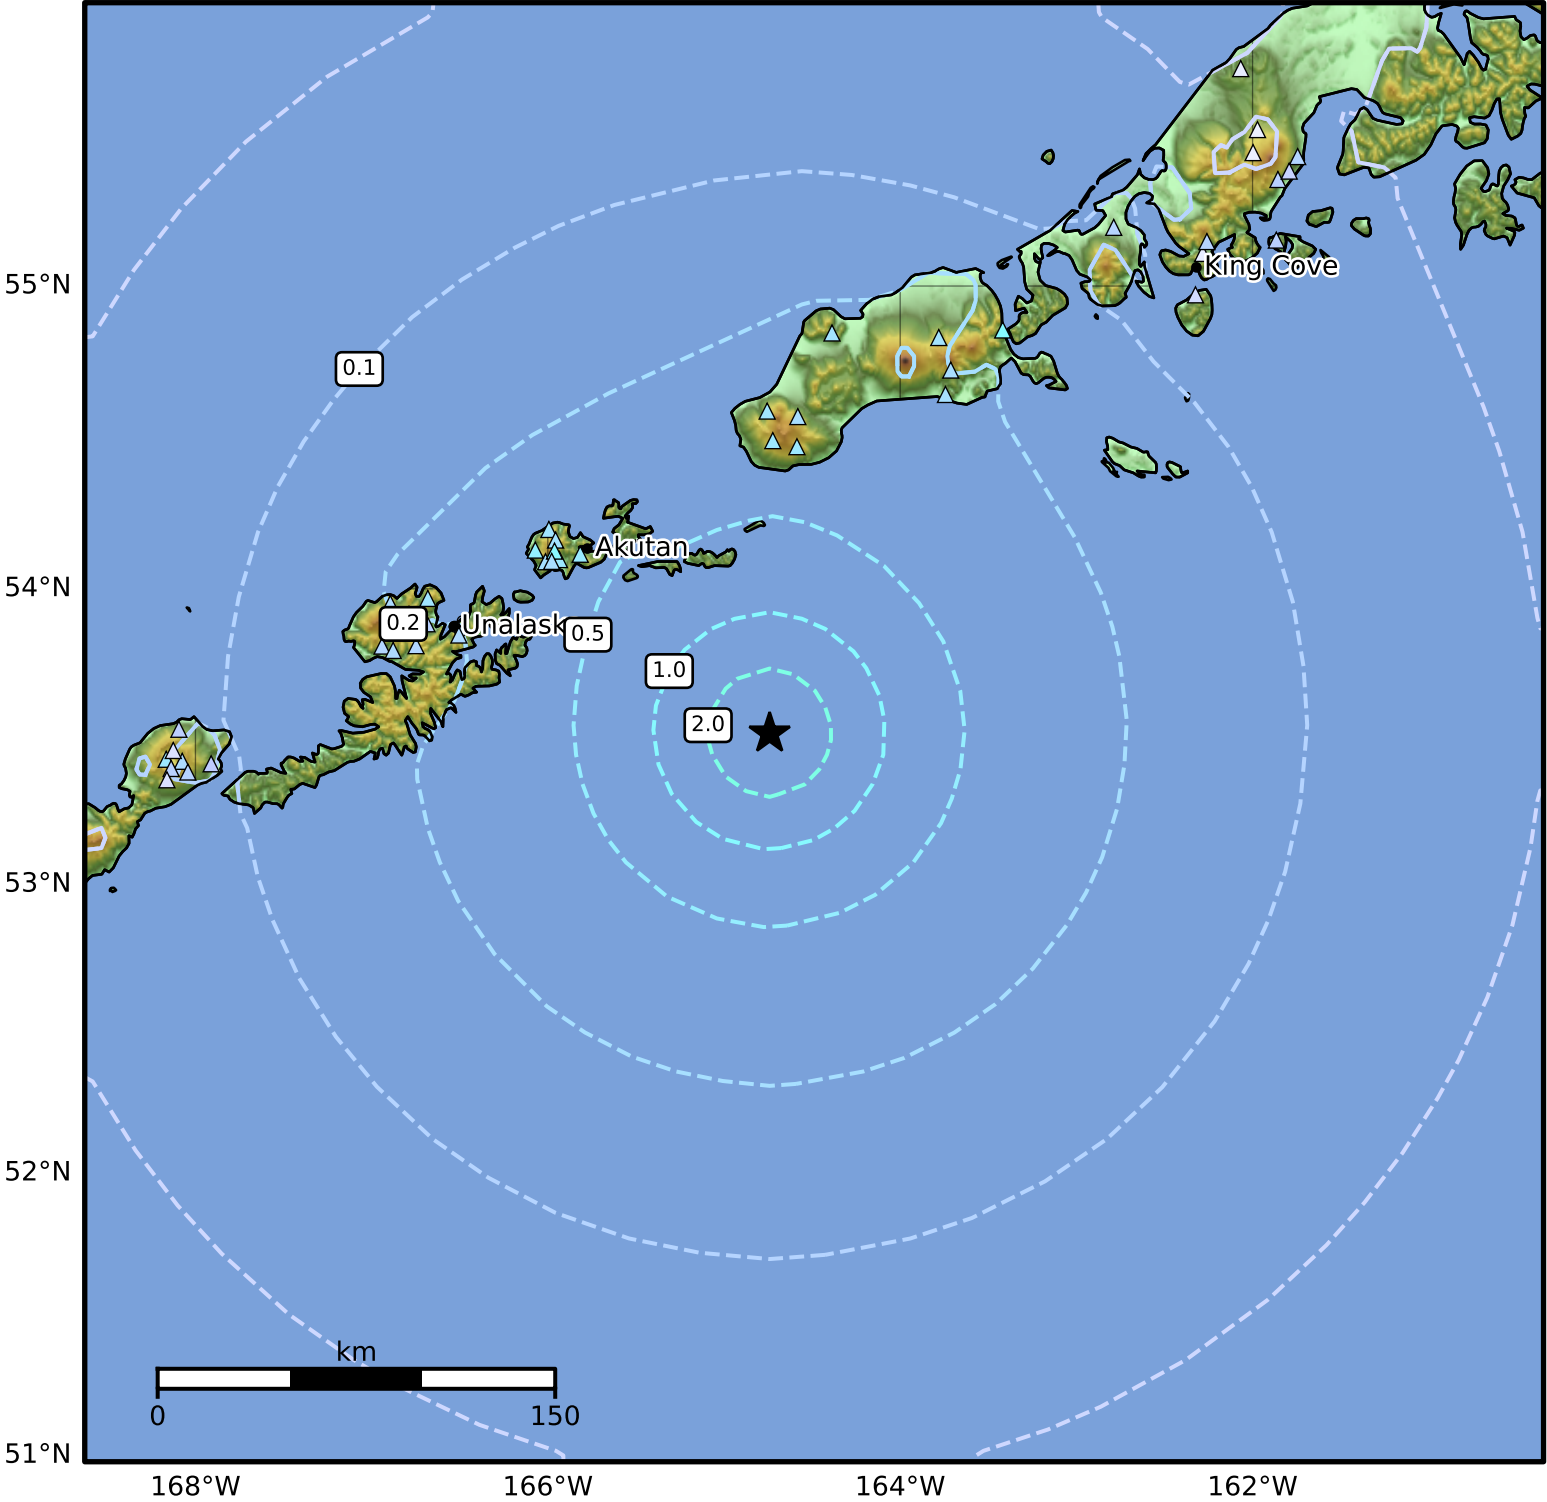

Peak Ground Velocity Map Alaska Earthquake Center
 ShakeMap: 99 km (62 miles) SE of Akutan
 Apr 25, 2026 08:05:53 UTC M5.5 N53.51 W164.74 Depth: 12.4km ID:a2026ibwxbm

PGV (cm/s)	0.1	0.2	0.5	1	2	5	10	20	50	100	200
------------	-----	-----	-----	---	---	---	----	----	----	-----	-----

Scale based on Worden et al. (2012) Version 3: Processed 2026-04-25T08:17:14Z
 △ Seismic Instrument ○ Reported Intensity ★ Epicenter