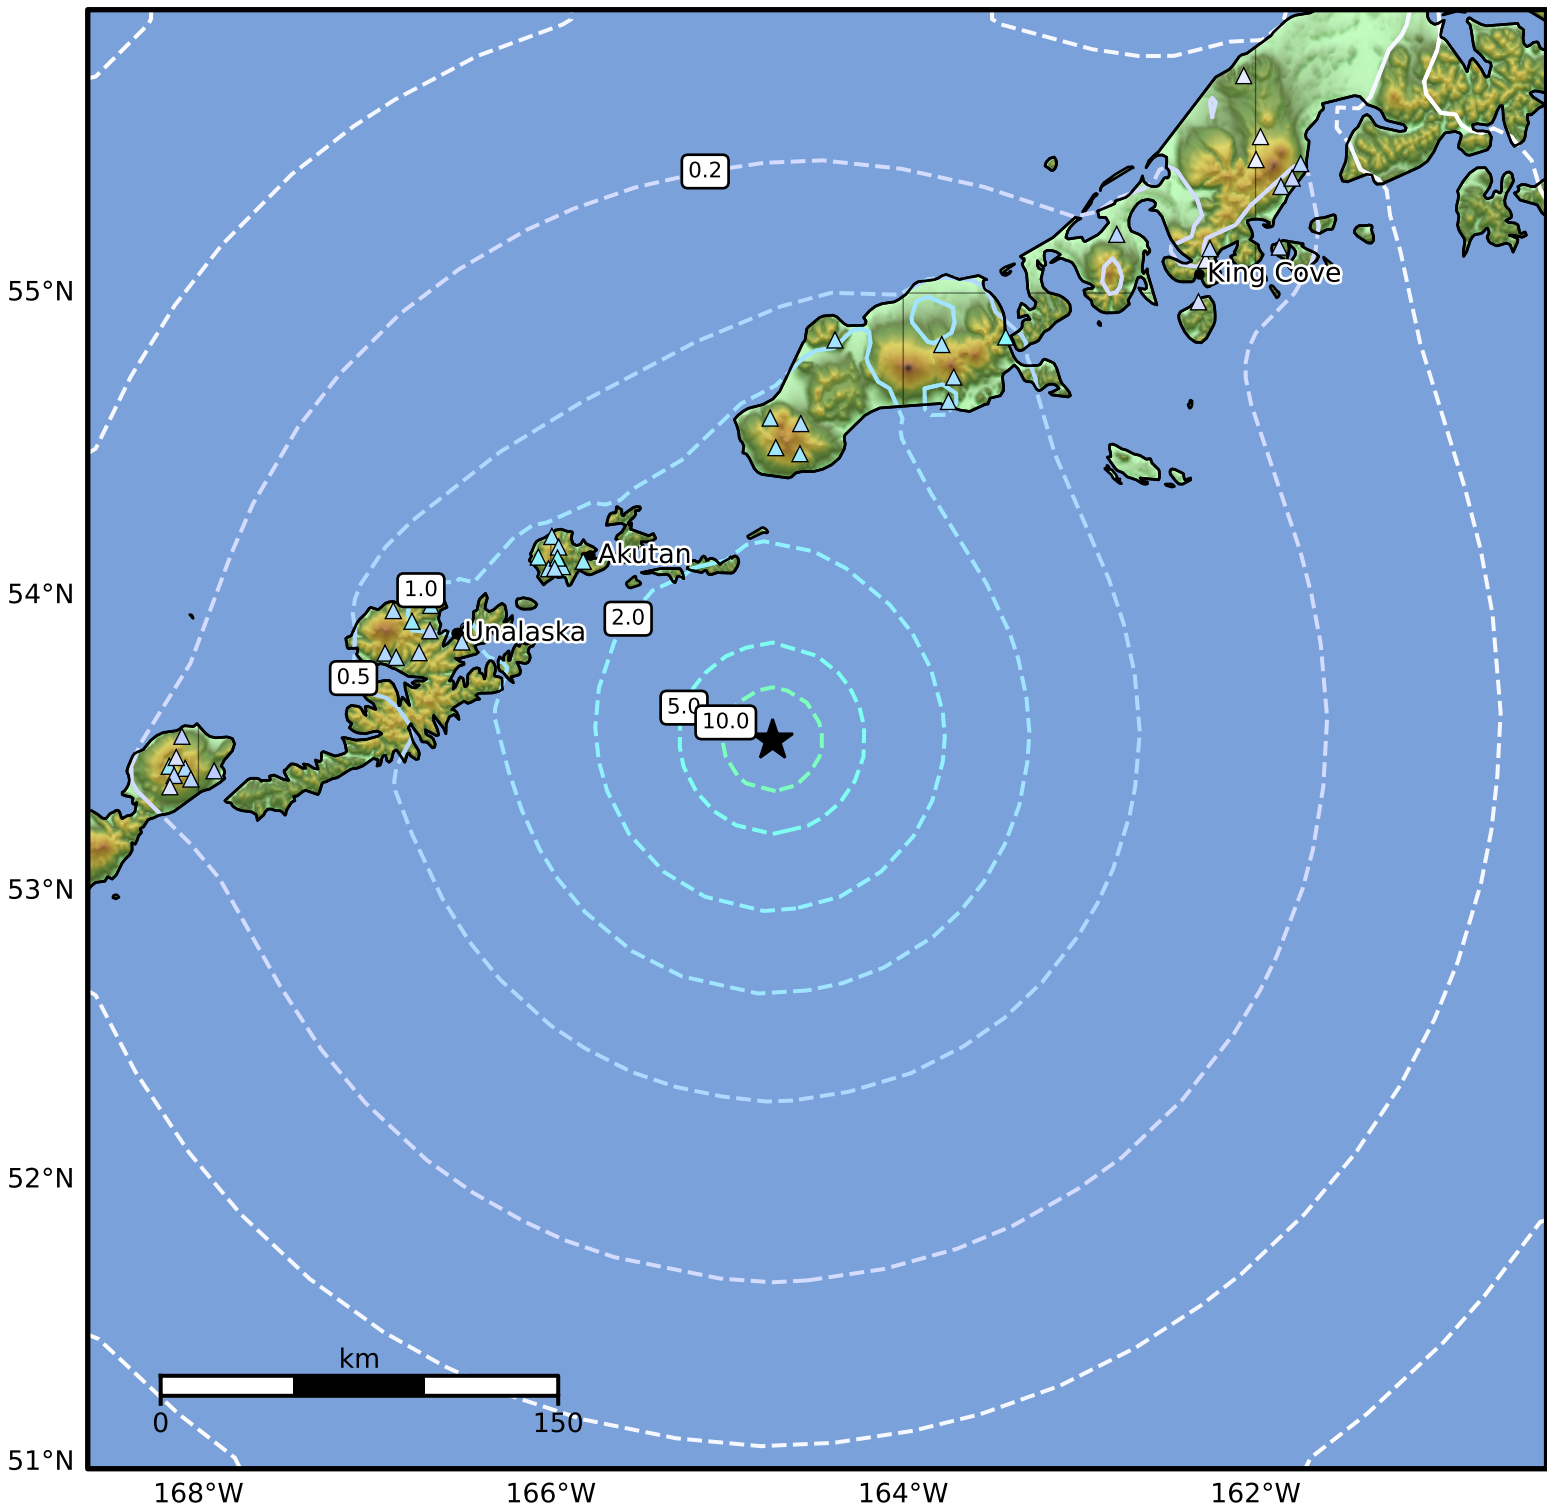

0.3 Second Peak Spectral Acceleration Map Alaska Earthquake Center
 ShakeMap: 99 km (62 miles) SE of Akutan
 Apr 25, 2026 08:05:53 UTC M5.5 N53.51 W164.74 Depth: 12.4km ID:a2026ibwxbm

SA(0.3) (%g)	0.1	0.2	0.5	1	2	5	10	20	50	100	200
--------------	-----	-----	-----	---	---	---	----	----	----	-----	-----

Scale based on Worden et al. (2012)

Version 3: Processed 2026-04-25T08:17:14Z

△ Seismic Instrument ○ Reported Intensity

★ Epicenter