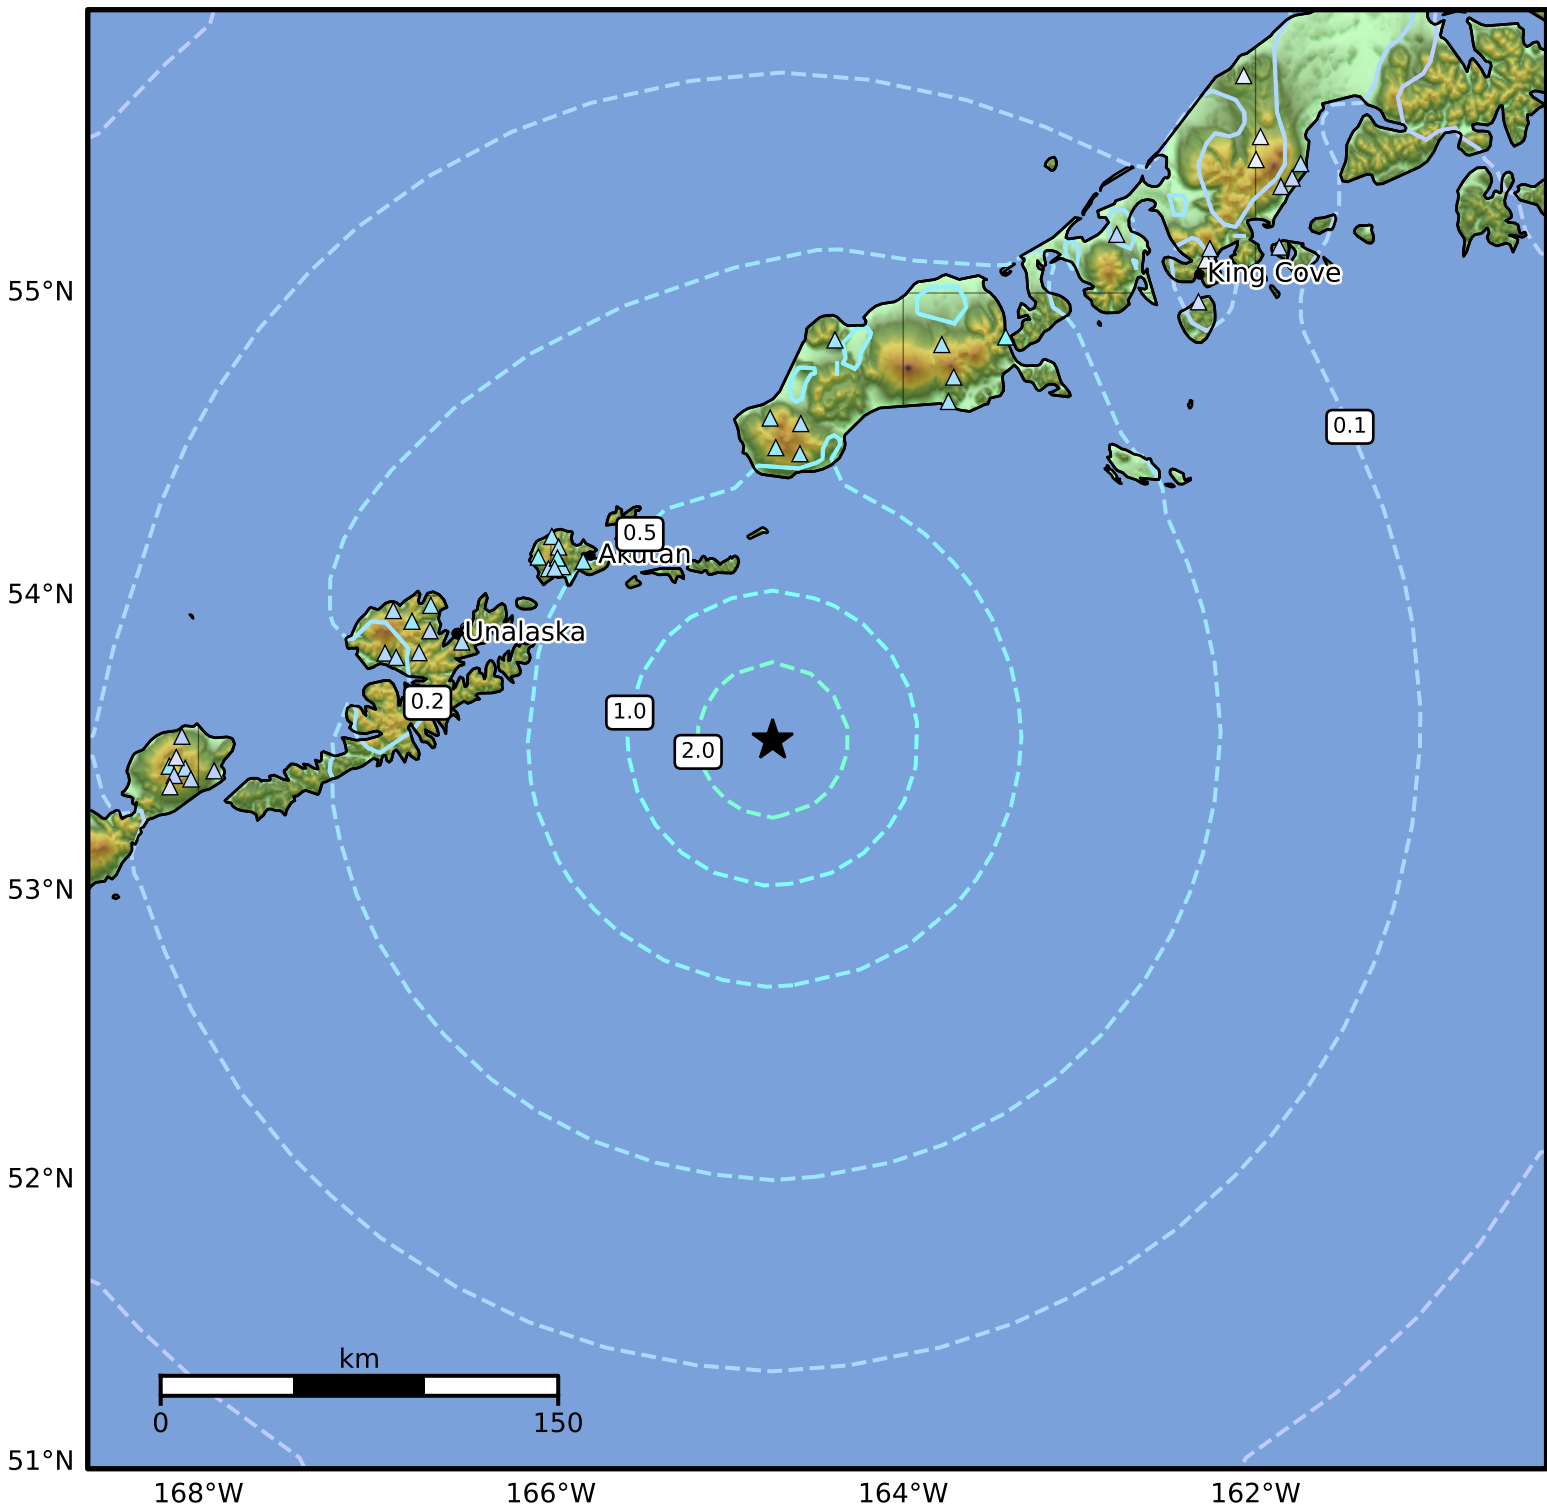

1.0 Second Peak Spectral Acceleration Map Alaska Earthquake Center  
 ShakeMap: 99 km (62 miles) SE of Akutan  
 Apr 25, 2026 08:05:53 UTC M5.5 N53.51 W164.74 Depth: 12.4km ID:a2026ibwxbm

SA(1.0) (%g)	0.1	0.2	0.5	1	2	5	10	20	50	100	200
--------------	-----	-----	-----	---	---	---	----	----	----	-----	-----

Scale based on Worden et al. (2012)

Version 3: Processed 2026-04-25T08:17:14Z

△ Seismic Instrument ○ Reported Intensity

★ Epicenter