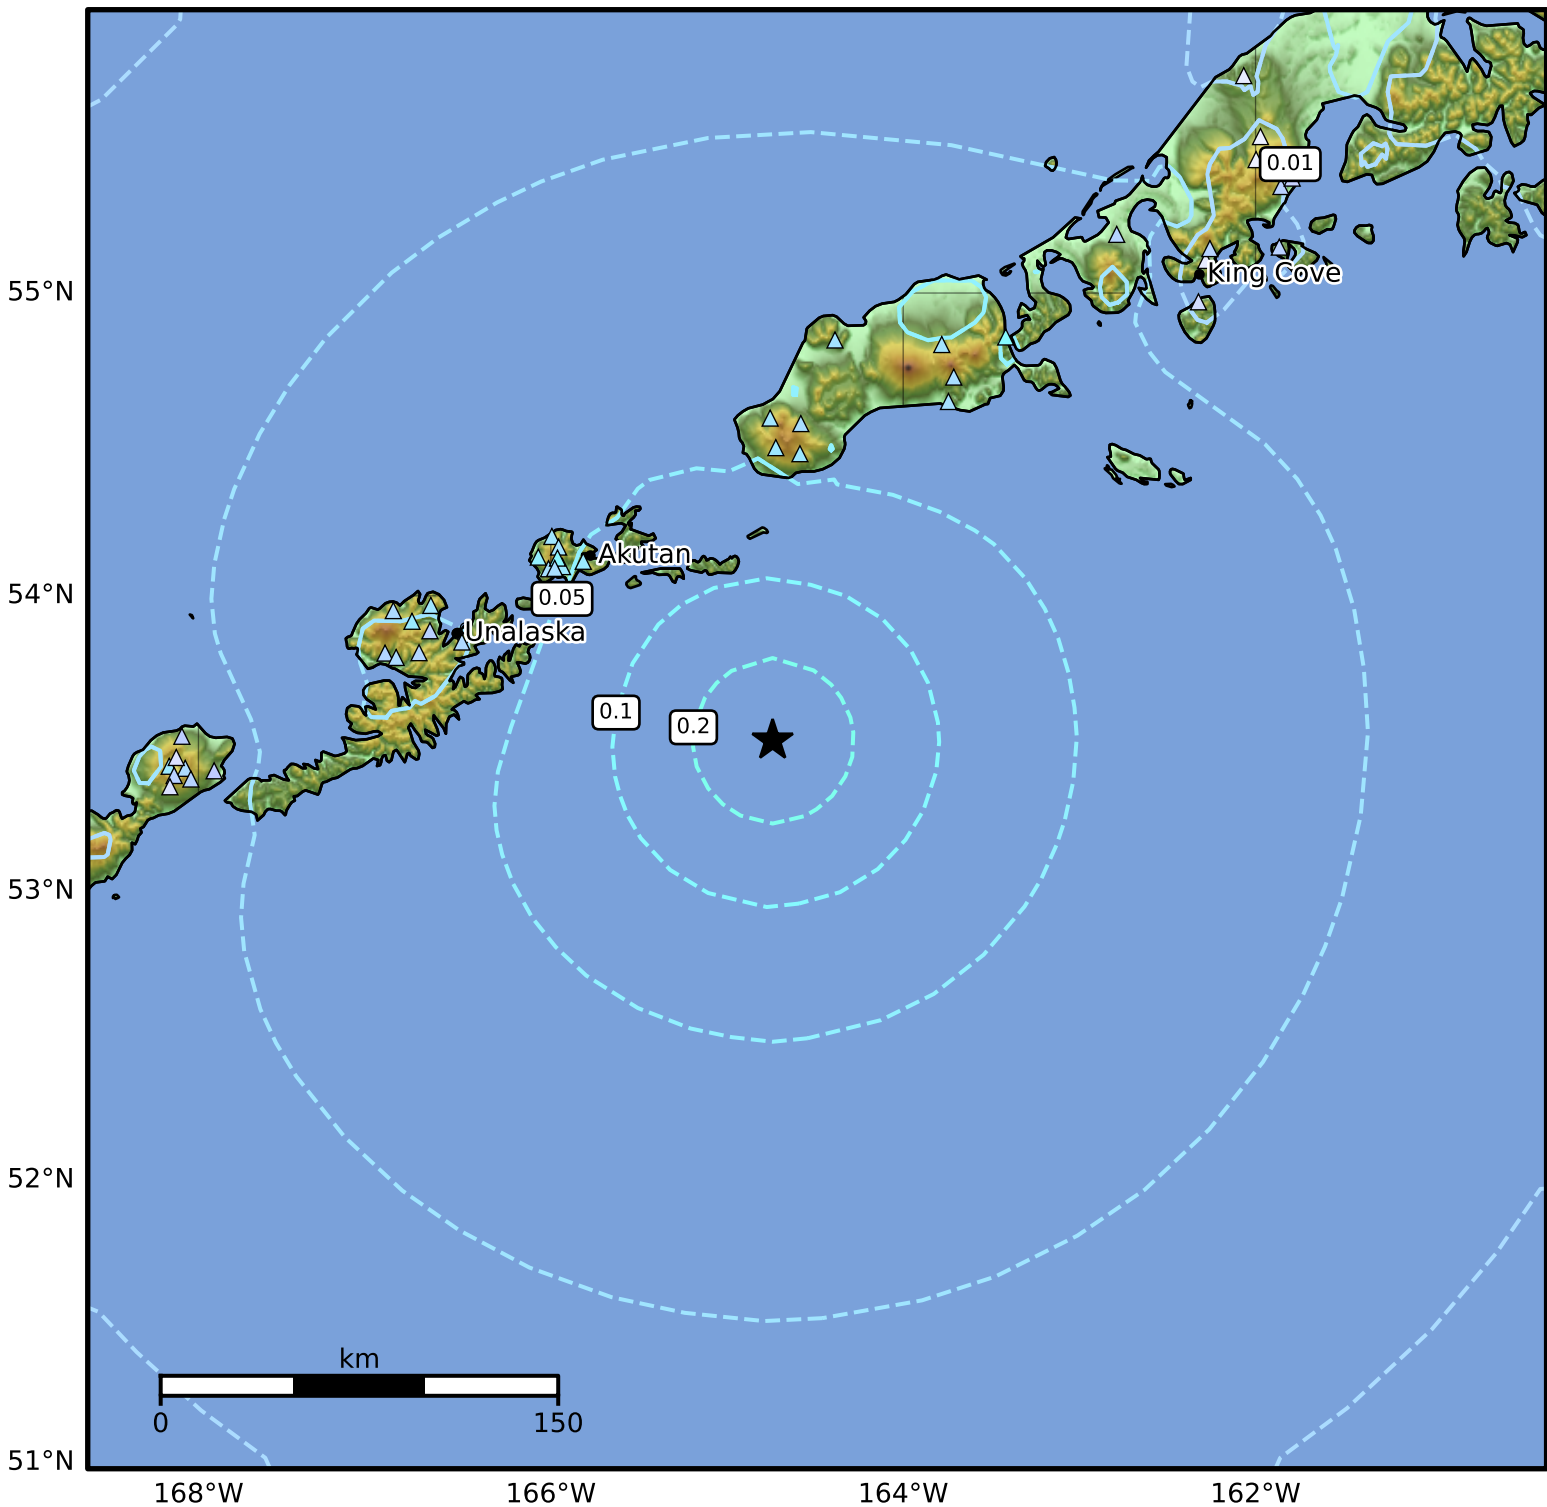

3.0 Second Peak Spectral Acceleration Map Alaska Earthquake Center  
ShakeMap: 99 km (62 miles) SE of Akutan  
Apr 25, 2026 08:05:53 UTC M5.5 N53.51 W164.74 Depth: 12.4km ID:a2026ibwxbm

SA(3.0) (%g)	0.1	0.2	0.5	1	2	5	10	20	50
Color	Light Blue	Light Green	Green	Yellow-Green	Yellow	Orange	Red-Orange	Red	Dark Red

Scale based on Worden et al. (2012)

Version 3: Processed 2026-04-25T08:17:14Z

△ Seismic Instrument ○ Reported Intensity

★ Epicenter