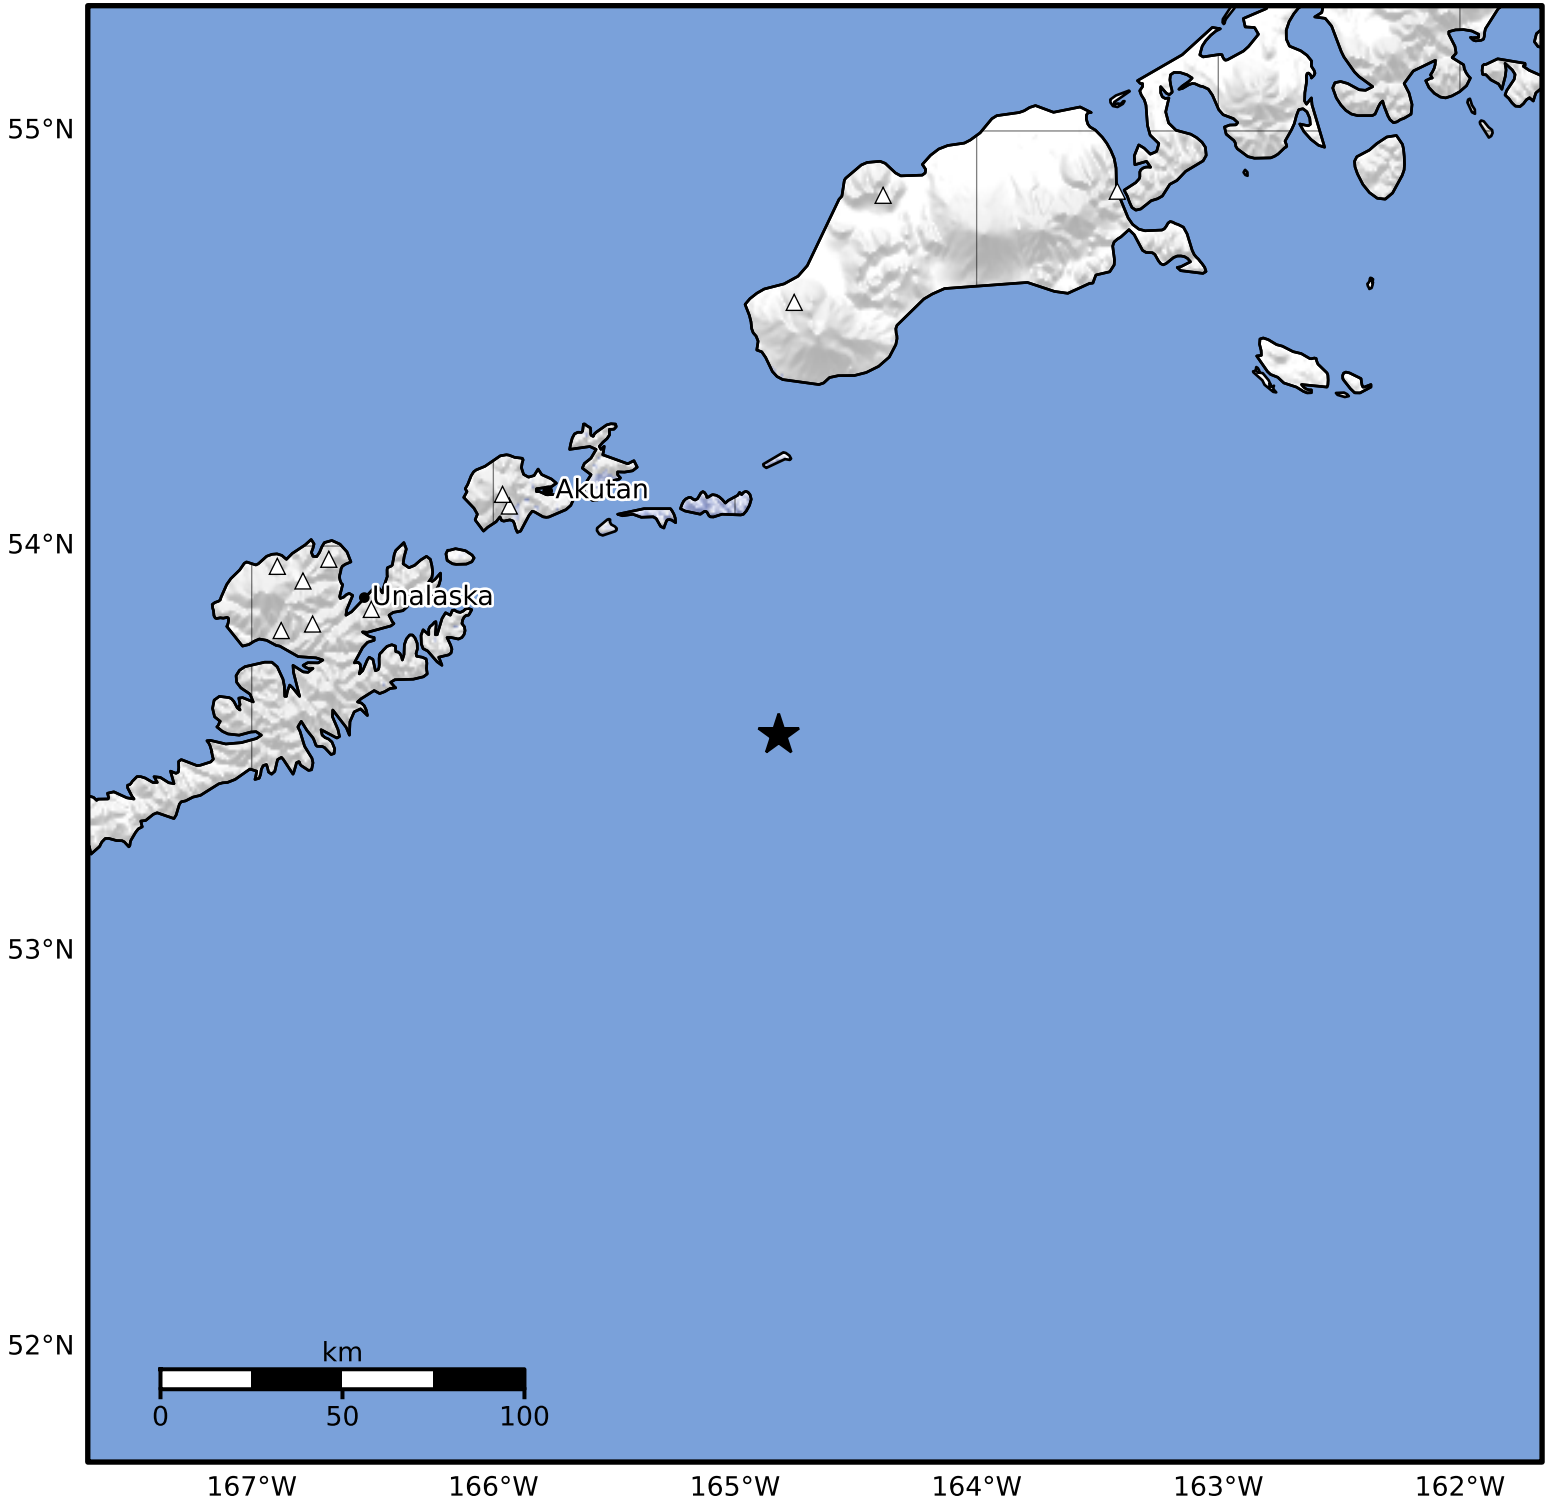

Macroseismic Intensity Map Alaska Earthquake Center
 ShakeMap: 93 km (58 miles) SE of Akutan
 Apr 25, 2026 08:26:39 UTC M3.5 N53.54 W164.82 Depth: 14.1km ID:a2026ibxoya

SHAKING	Not felt	Weak	Light	Moderate	Strong	Very strong	Severe	Violent	Extreme
DAMAGE	None	None	None	Very light	Light	Moderate	Moderate/heavy	Heavy	Very heavy
PGA(%g)	<0.0464	0.297	2.76	6.2	11.5	21.5	40.1	74.7	>139
PGV(cm/s)	<0.0215	0.135	1.41	4.65	9.64	20	41.4	85.8	>178
INTENSITY	I	II-III	IV	V	VI	VII	VIII	IX	X+

Scale based on Worden et al. (2012)

Version 2: Processed 2026-04-25T08:37:30Z

△ Seismic Instrument ○ Reported Intensity

★ Epicenter