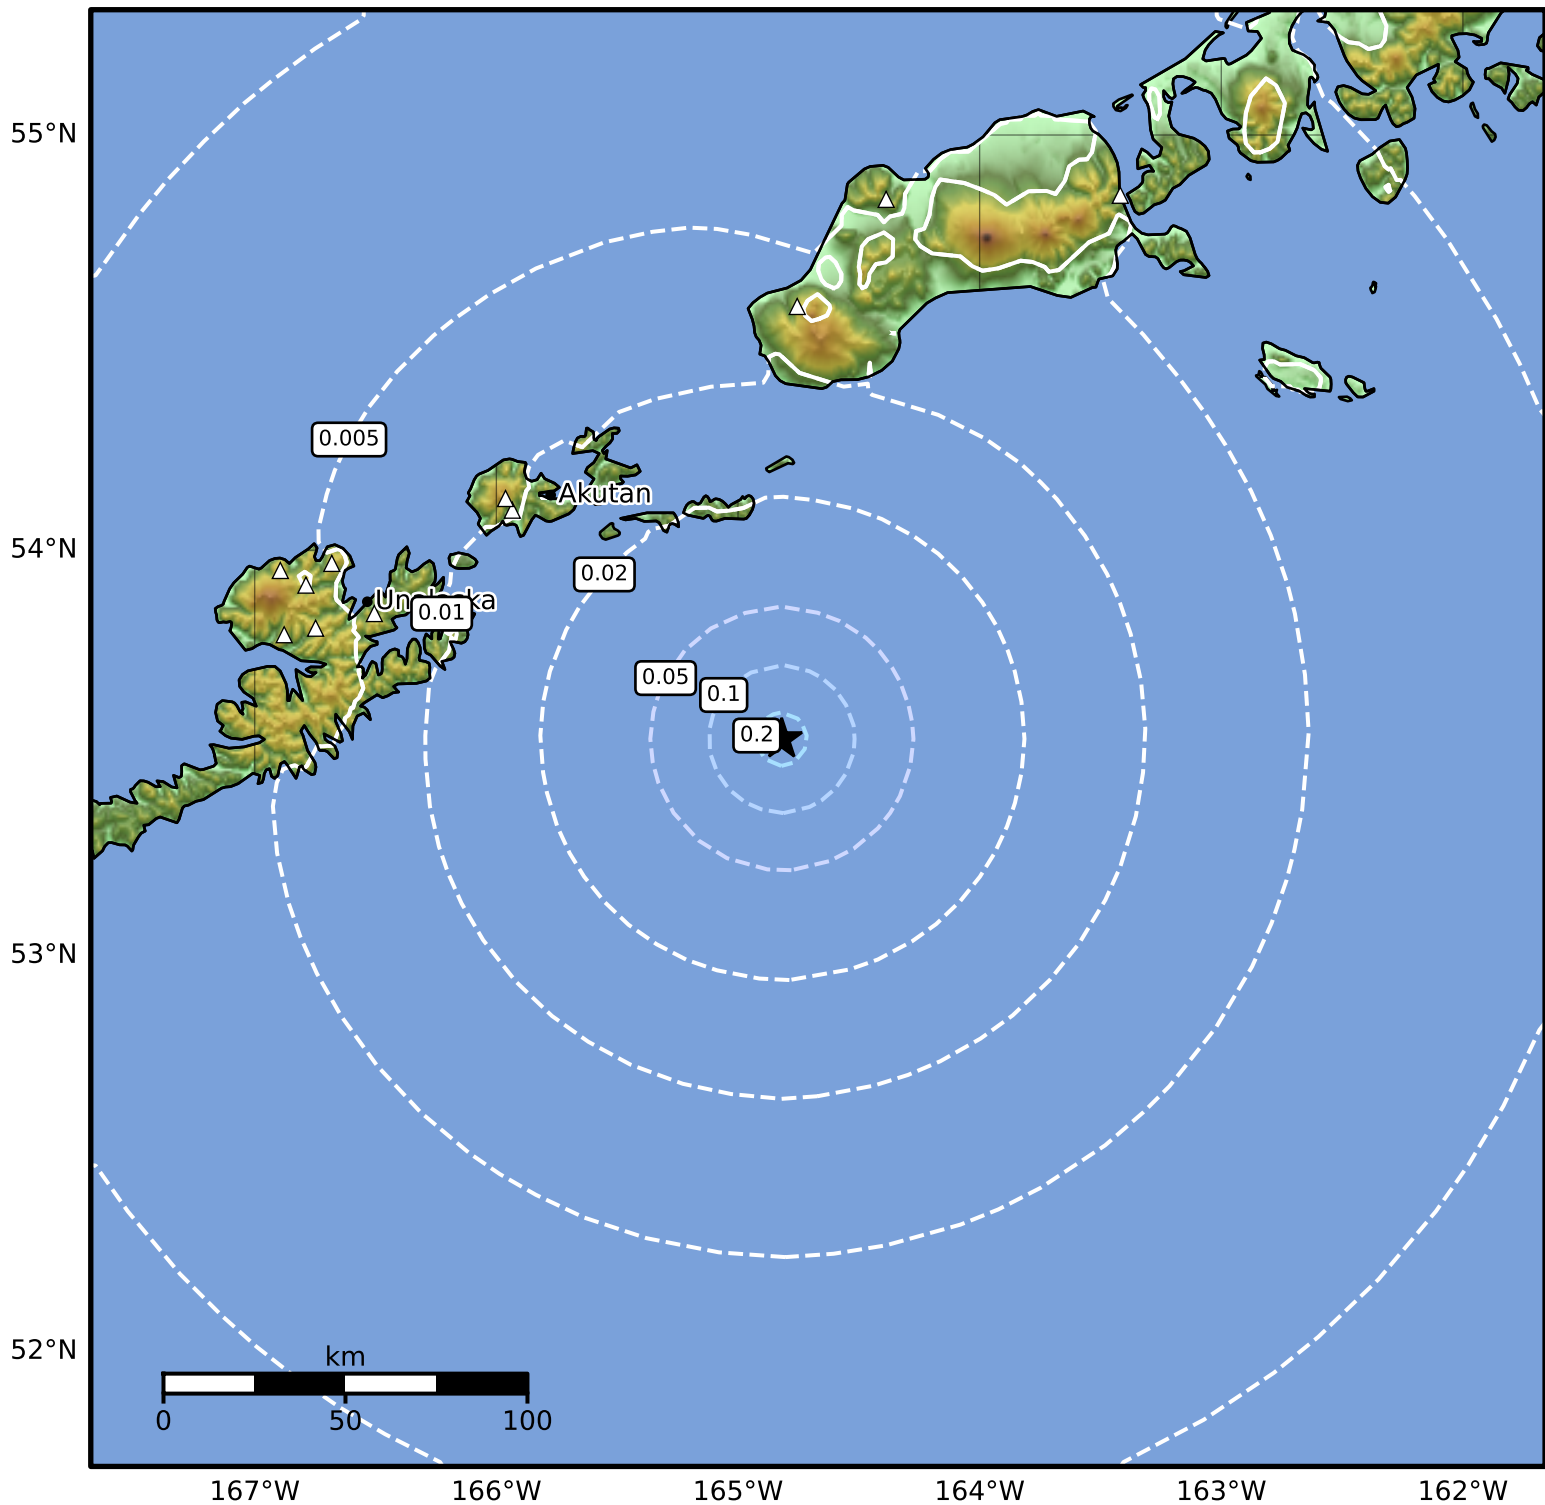

Peak Ground Velocity Map Alaska Earthquake Center
ShakeMap: 93 km (58 miles) SE of Akutan
Apr 25, 2026 08:26:39 UTC M3.5 N53.54 W164.82 Depth: 14.1km ID:a2026ibxoya

Scale based on Worden et al. (2012)

Version 2: Processed 2026-04-25T08:37:30Z

△ Seismic Instrument ○ Reported Intensity

★ Epicenter