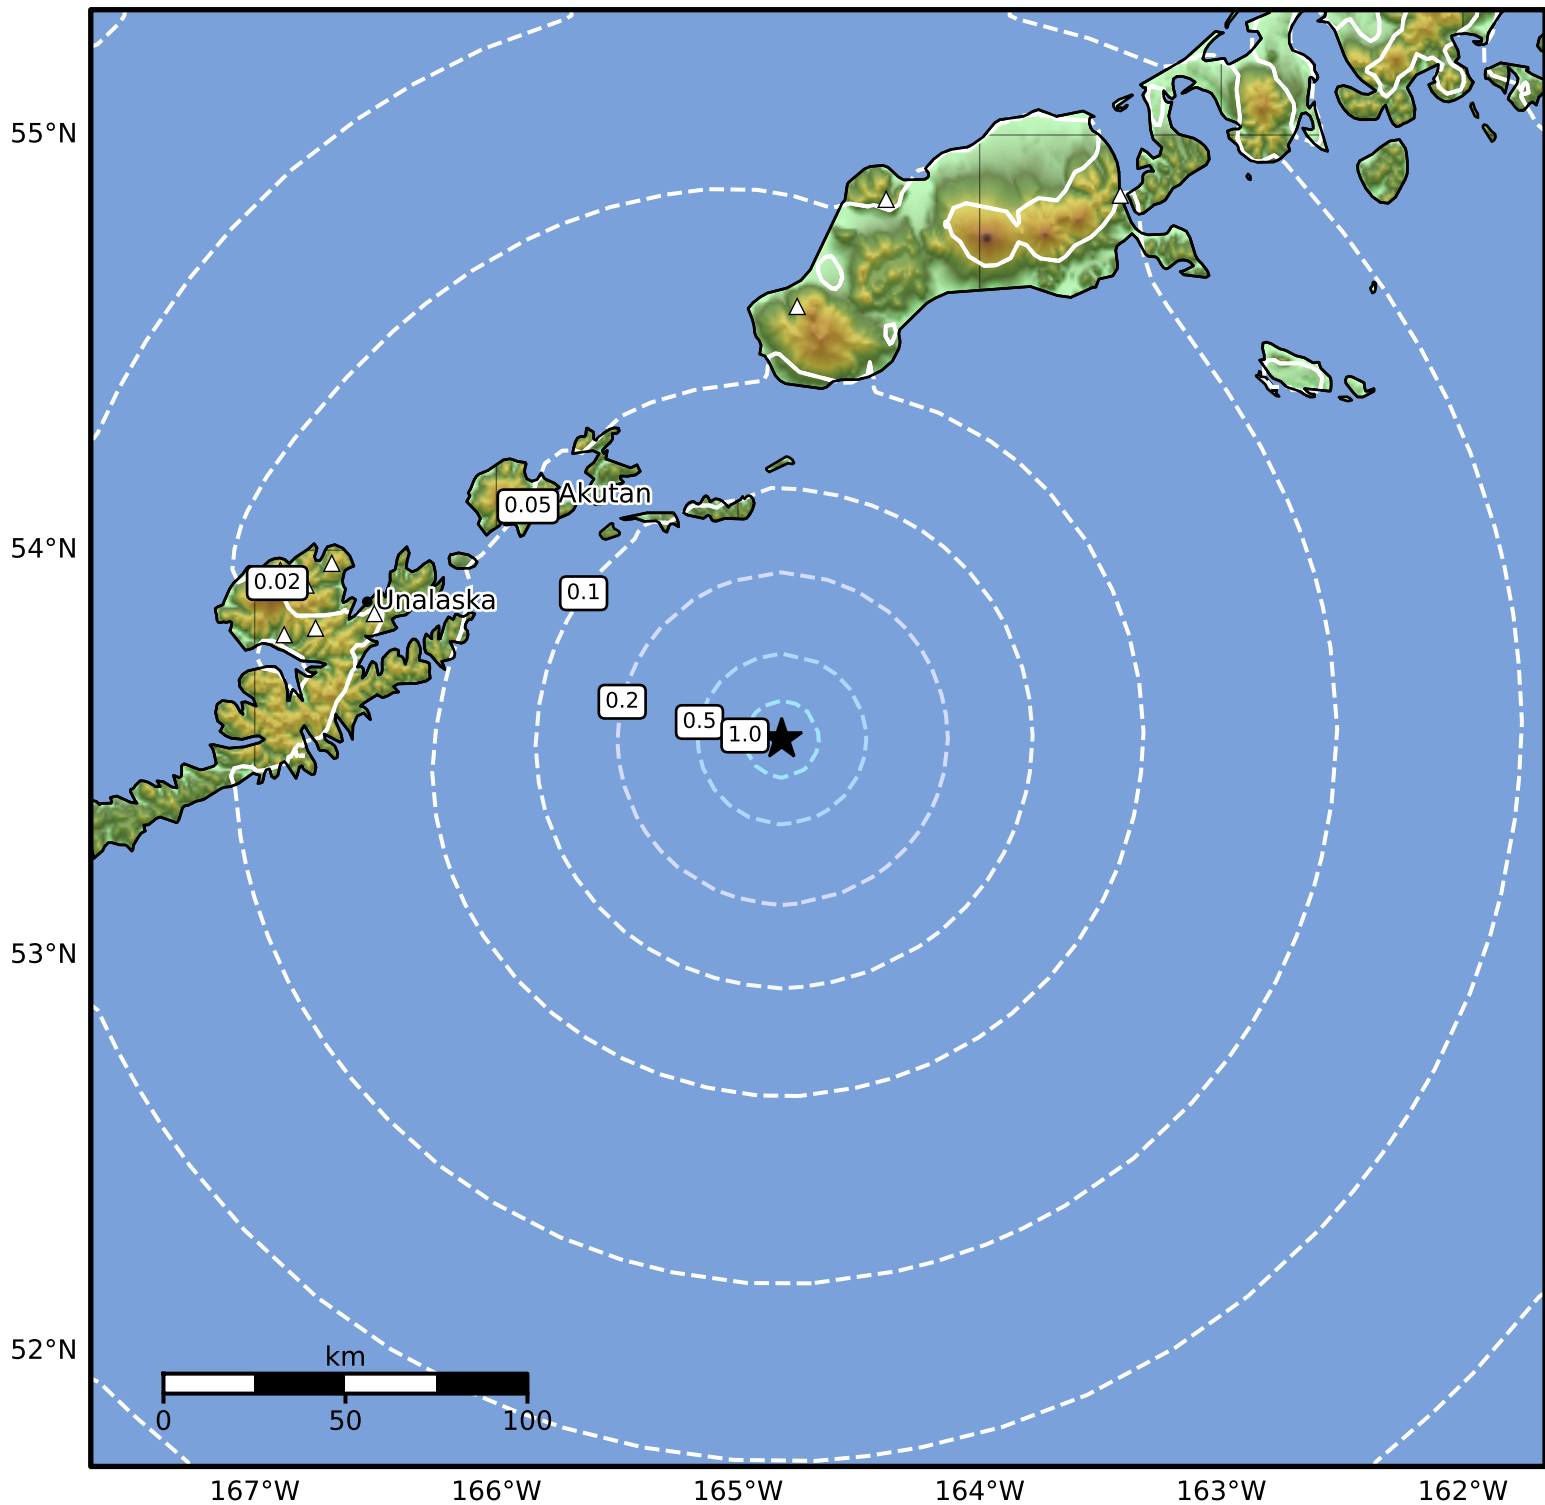

0.3 Second Peak Spectral Acceleration Map Alaska Earthquake Center
 ShakeMap: 93 km (58 miles) SE of Akutan
 Apr 25, 2026 08:26:39 UTC M3.5 N53.54 W164.82 Depth: 14.1km ID:a2026ibxoya

SA(0.3) (%g)	0.1	0.2	0.5	1	2	5	10	20	50	100	200
--------------	-----	-----	-----	---	---	---	----	----	----	-----	-----

Scale based on Worden et al. (2012)

Version 2: Processed 2026-04-25T08:37:30Z

△ Seismic Instrument ○ Reported Intensity

★ Epicenter