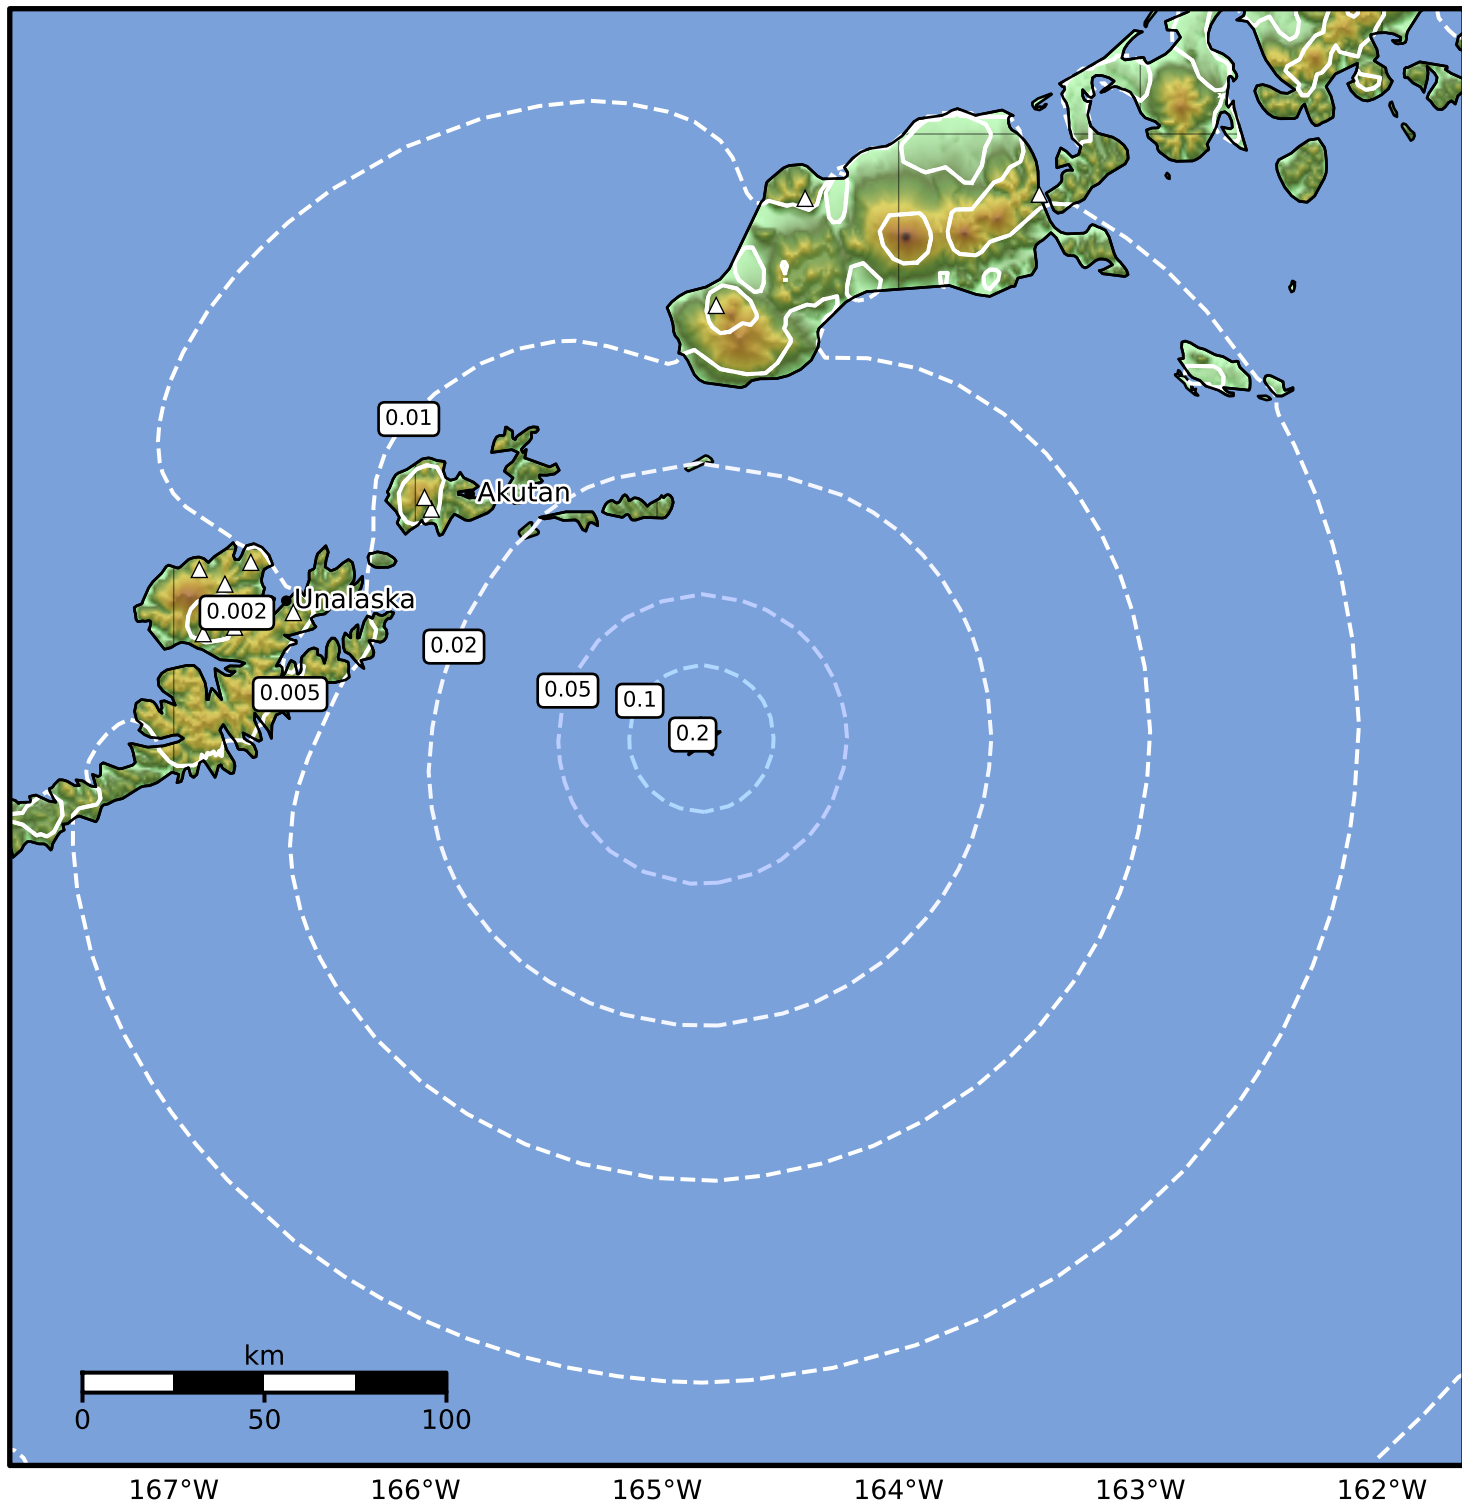

1.0 Second Peak Spectral Acceleration Map Alaska Earthquake Center
ShakeMap: 93 km (58 miles) SE of Akutan
Apr 25, 2026 08:26:39 UTC M3.5 N53.54 W164.82 Depth: 14.1km ID:a2026ibxoya

SA(1.0) (%g)	0.1	0.2	0.5	1	2	5	10	20	50	100	200
--------------	-----	-----	-----	---	---	---	----	----	----	-----	-----

Scale based on Worden et al. (2012)

Version 2: Processed 2026-04-25T08:37:30Z

△ Seismic Instrument ○ Reported Intensity

★ Epicenter