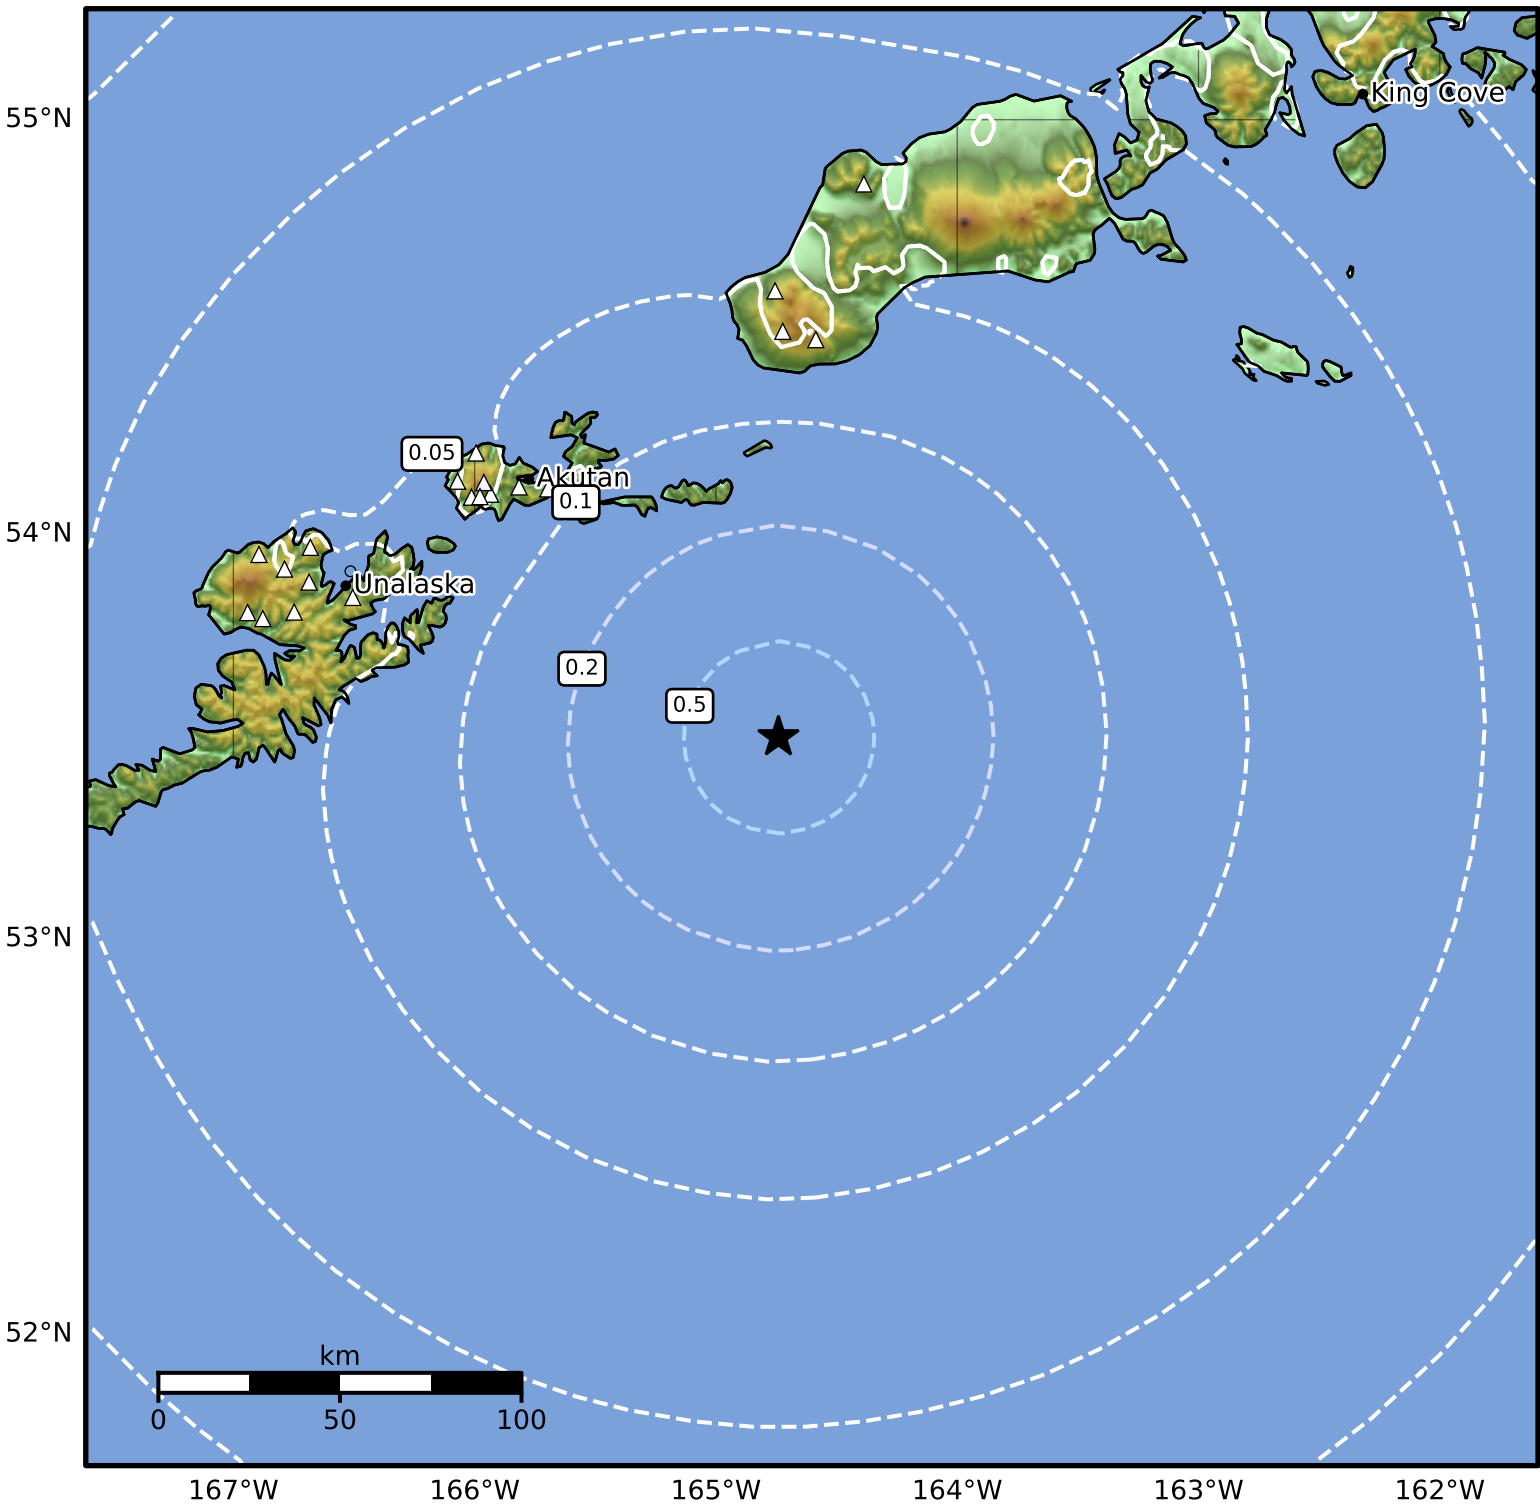

0.3 Second Peak Spectral Acceleration Map Alaska Earthquake Center
 ShakeMap: 100 km (62 miles) SE of Akutan
 Apr 25, 2026 08:43:44 UTC M3.9 N53.50 W164.74 Depth: 27.6km ID:a2026ibydt

SA(0.3) (%g)	0.1	0.2	0.5	1	2	5	10	20	50	100	200
--------------	-----	-----	-----	---	---	---	----	----	----	-----	-----

Scale based on Worden et al. (2012)

Version 4: Processed 2026-04-25T12:55:52Z

△ Seismic Instrument ○ Reported Intensity

★ Epicenter