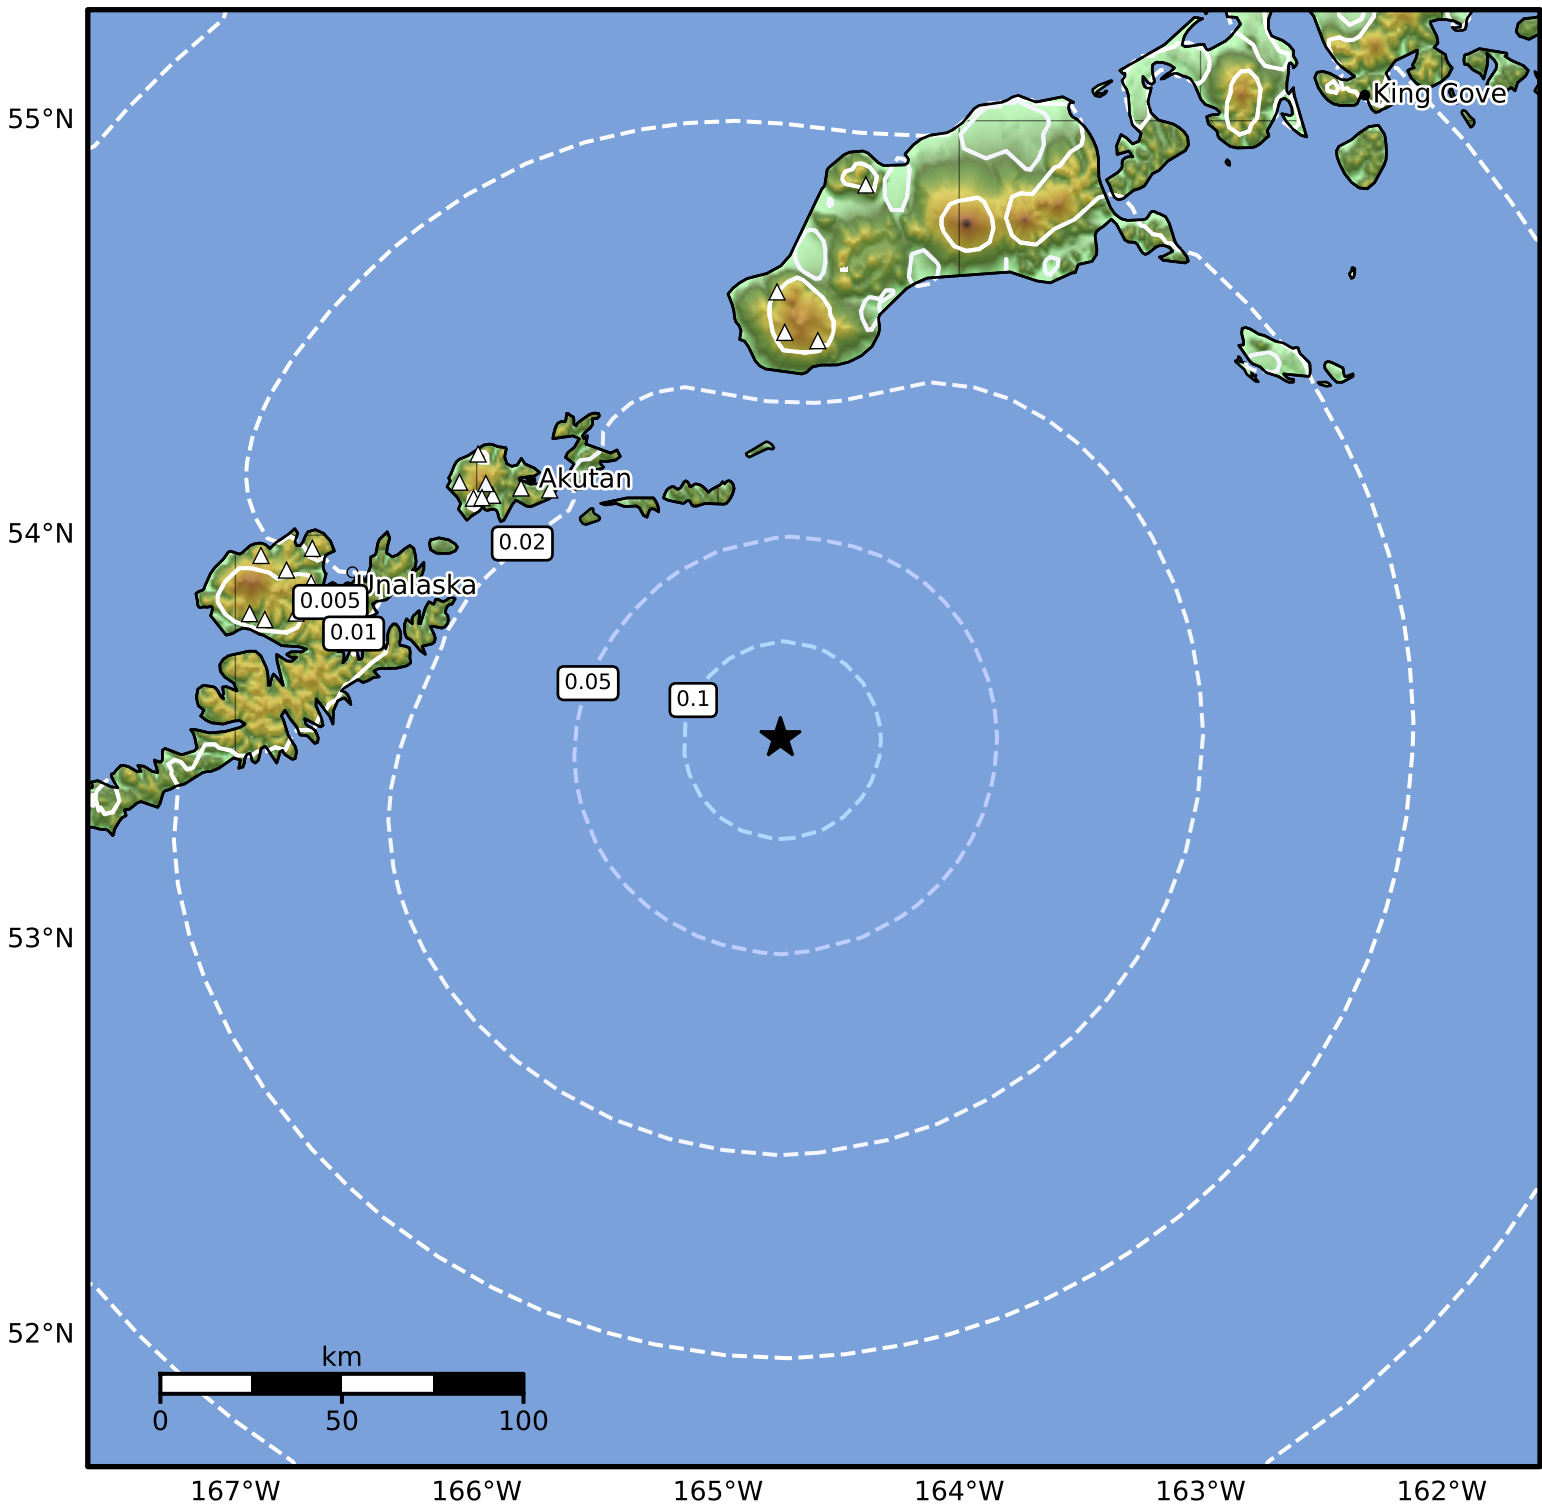

1.0 Second Peak Spectral Acceleration Map Alaska Earthquake Center  
 ShakeMap: 100 km (62 miles) SE of Akutan  
 Apr 25, 2026 08:43:44 UTC M3.9 N53.50 W164.74 Depth: 27.6km ID:a2026ibydt

SA(1.0) (%g)	0.1	0.2	0.5	1	2	5	10	20	50	100	200
--------------	-----	-----	-----	---	---	---	----	----	----	-----	-----

Scale based on Worden et al. (2012)

Version 4: Processed 2026-04-25T12:55:52Z

▲ Seismic Instrument ○ Reported Intensity

★ Epicenter