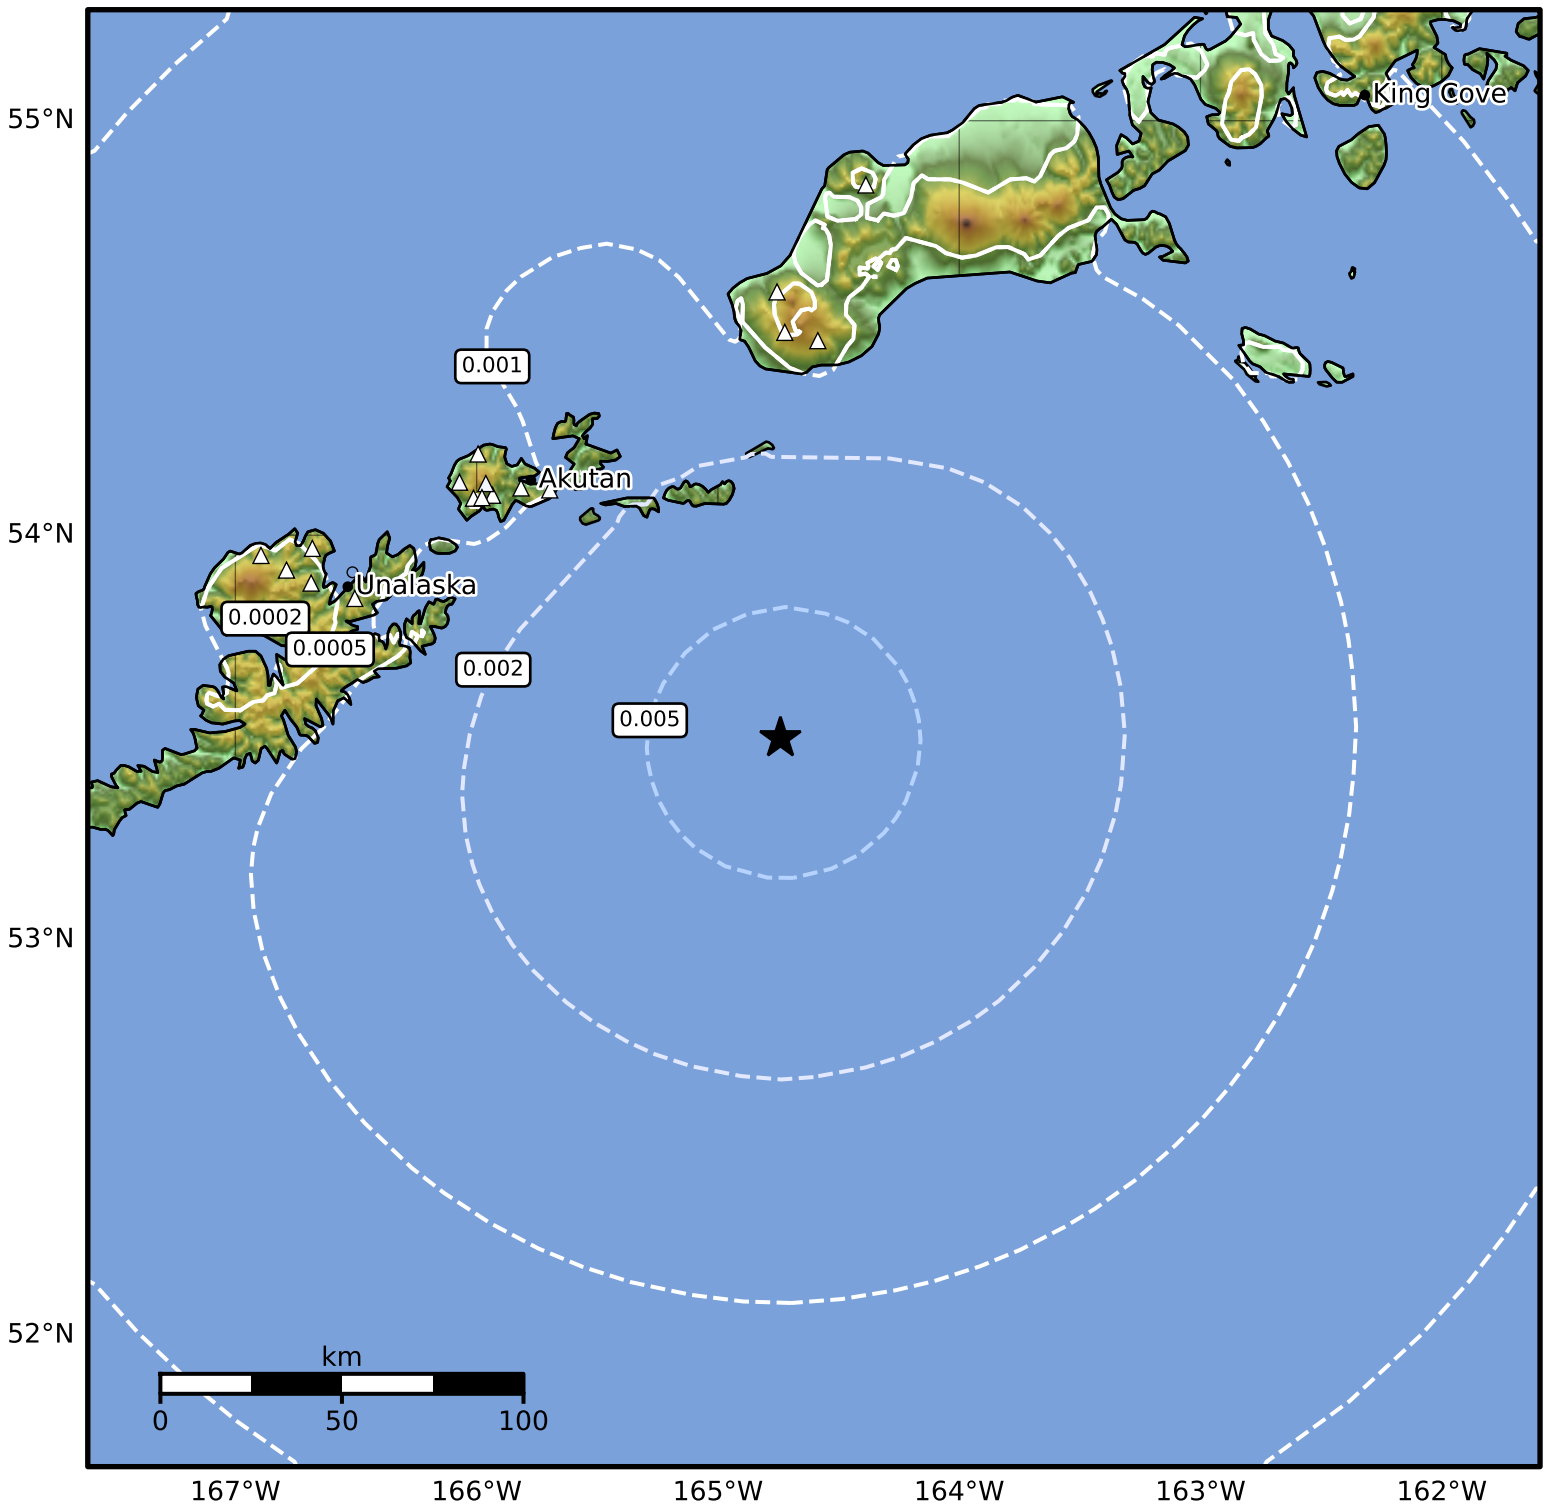

3.0 Second Peak Spectral Acceleration Map Alaska Earthquake Center
ShakeMap: 100 km (62 miles) SE of Akutan
Apr 25, 2026 08:43:44 UTC M3.9 N53.50 W164.74 Depth: 27.6km ID:a2026ibydt

SA(3.0) (%g)	0.1	0.2	0.5	1	2	5	10	20	50
--------------	-----	-----	-----	---	---	---	----	----	----

Scale based on Worden et al. (2012)

△ Seismic Instrument ○ Reported Intensity

★ Epicenter

Version 4: Processed 2026-04-25T12:55:52Z