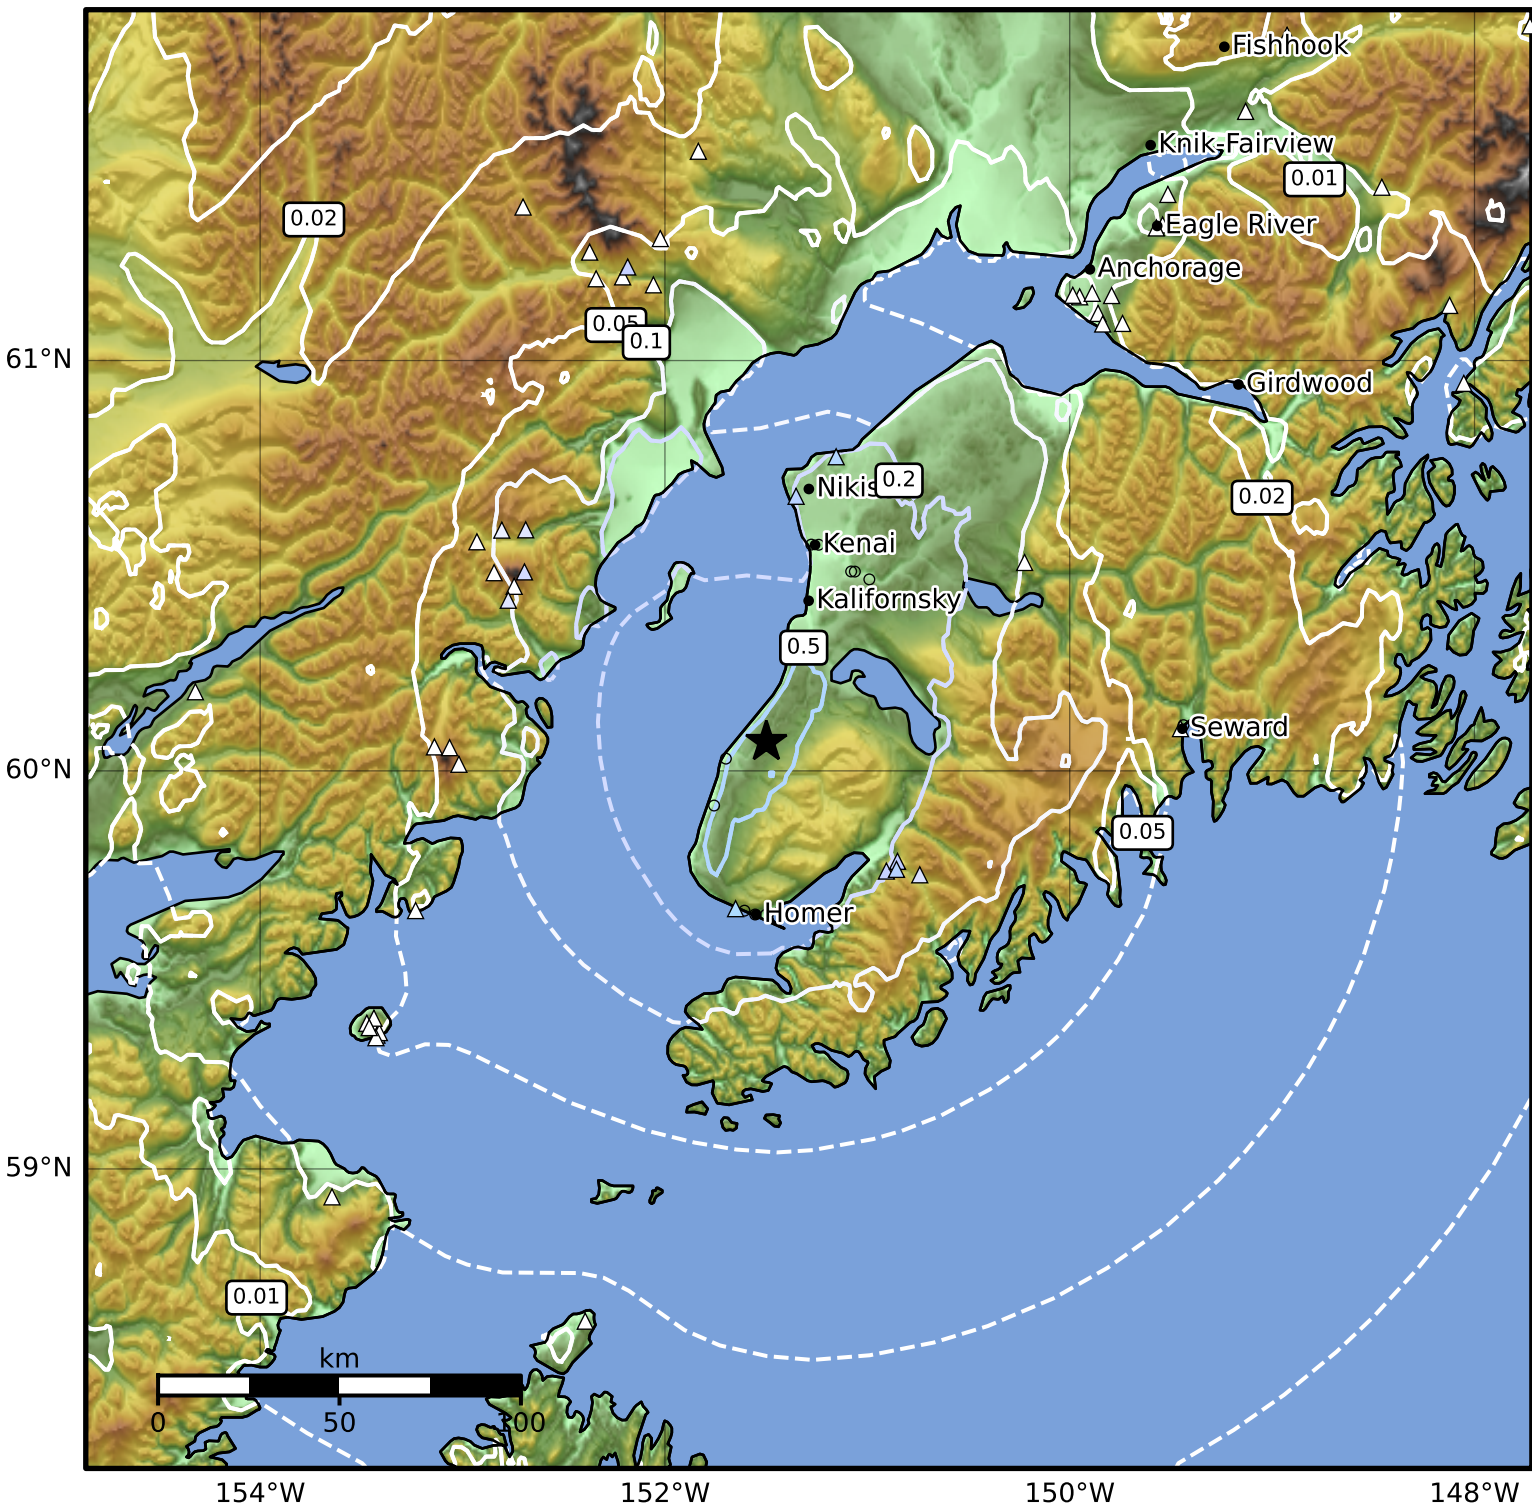

0.3 Second Peak Spectral Acceleration Map Alaska Earthquake Center  
 ShakeMap: 26 km (16 miles) SSW of Coho  
 Apr 25, 2026 12:36:37 UTC M3.7 N60.07 W151.50 Depth: 50.5km ID:a2026icfwif

| SA(0.3) (%g) | 0.1 | 0.2 | 0.5 | 1 | 2 | 5 | 10 | 20 | 50 | 100 | 200 |
|--------------|-----|-----|-----|---|---|---|----|----|----|-----|-----|
|--------------|-----|-----|-----|---|---|---|----|----|----|-----|-----|

Scale based on Worden et al. (2012)

△ Seismic Instrument    ○ Reported Intensity

★ Epicenter

Version 4: Processed 2026-04-25T12:48:58Z