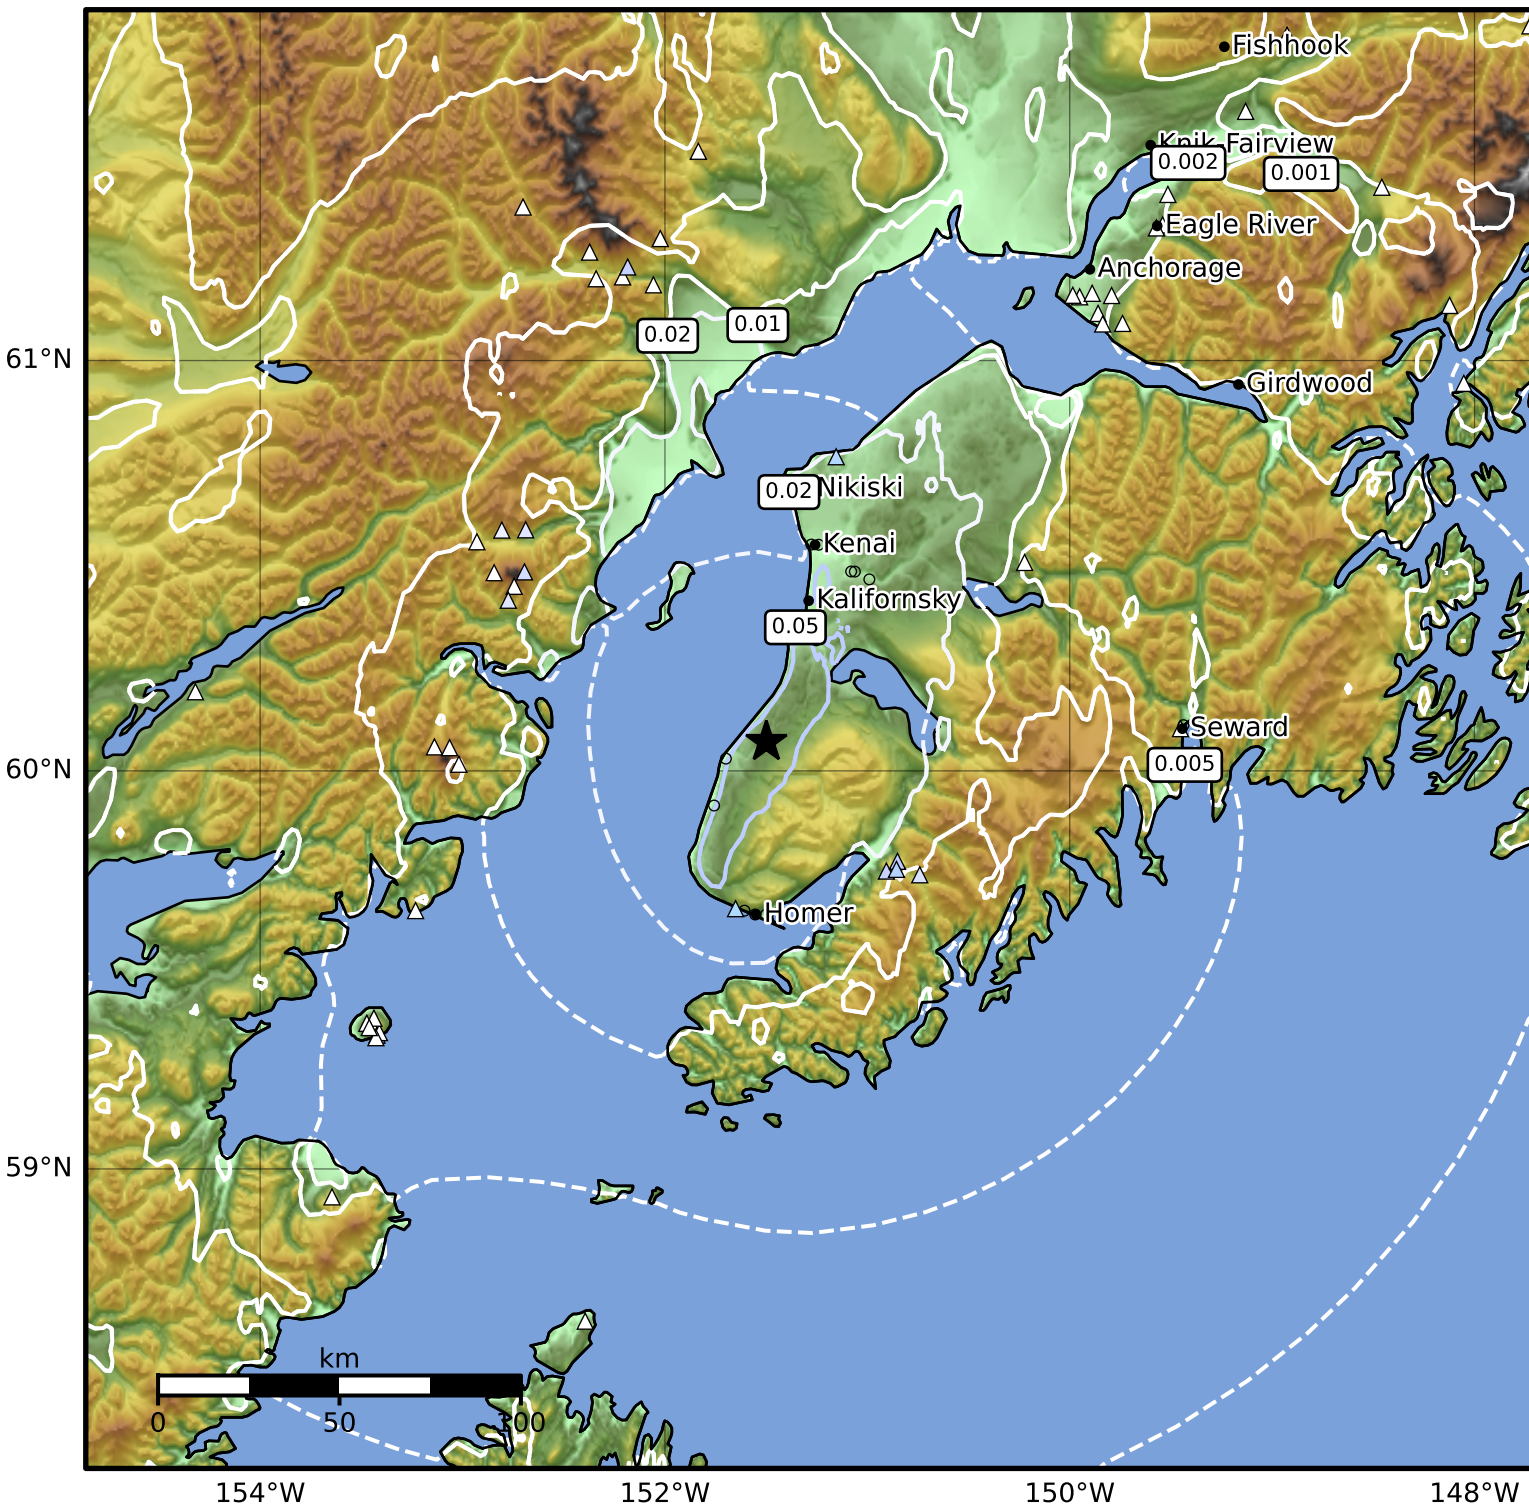

1.0 Second Peak Spectral Acceleration Map Alaska Earthquake Center
 ShakeMap: 26 km (16 miles) SSW of Coho
 Apr 25, 2026 12:36:37 UTC M3.7 N60.07 W151.50 Depth: 50.5km ID:a2026icfwif

SA(1.0) (%g)	0.1	0.2	0.5	1	2	5	10	20	50	100	200
--------------	-----	-----	-----	---	---	---	----	----	----	-----	-----

Scale based on Worden et al. (2012)

△ Seismic Instrument ○ Reported Intensity

★ Epicenter

Version 4: Processed 2026-04-25T12:48:58Z