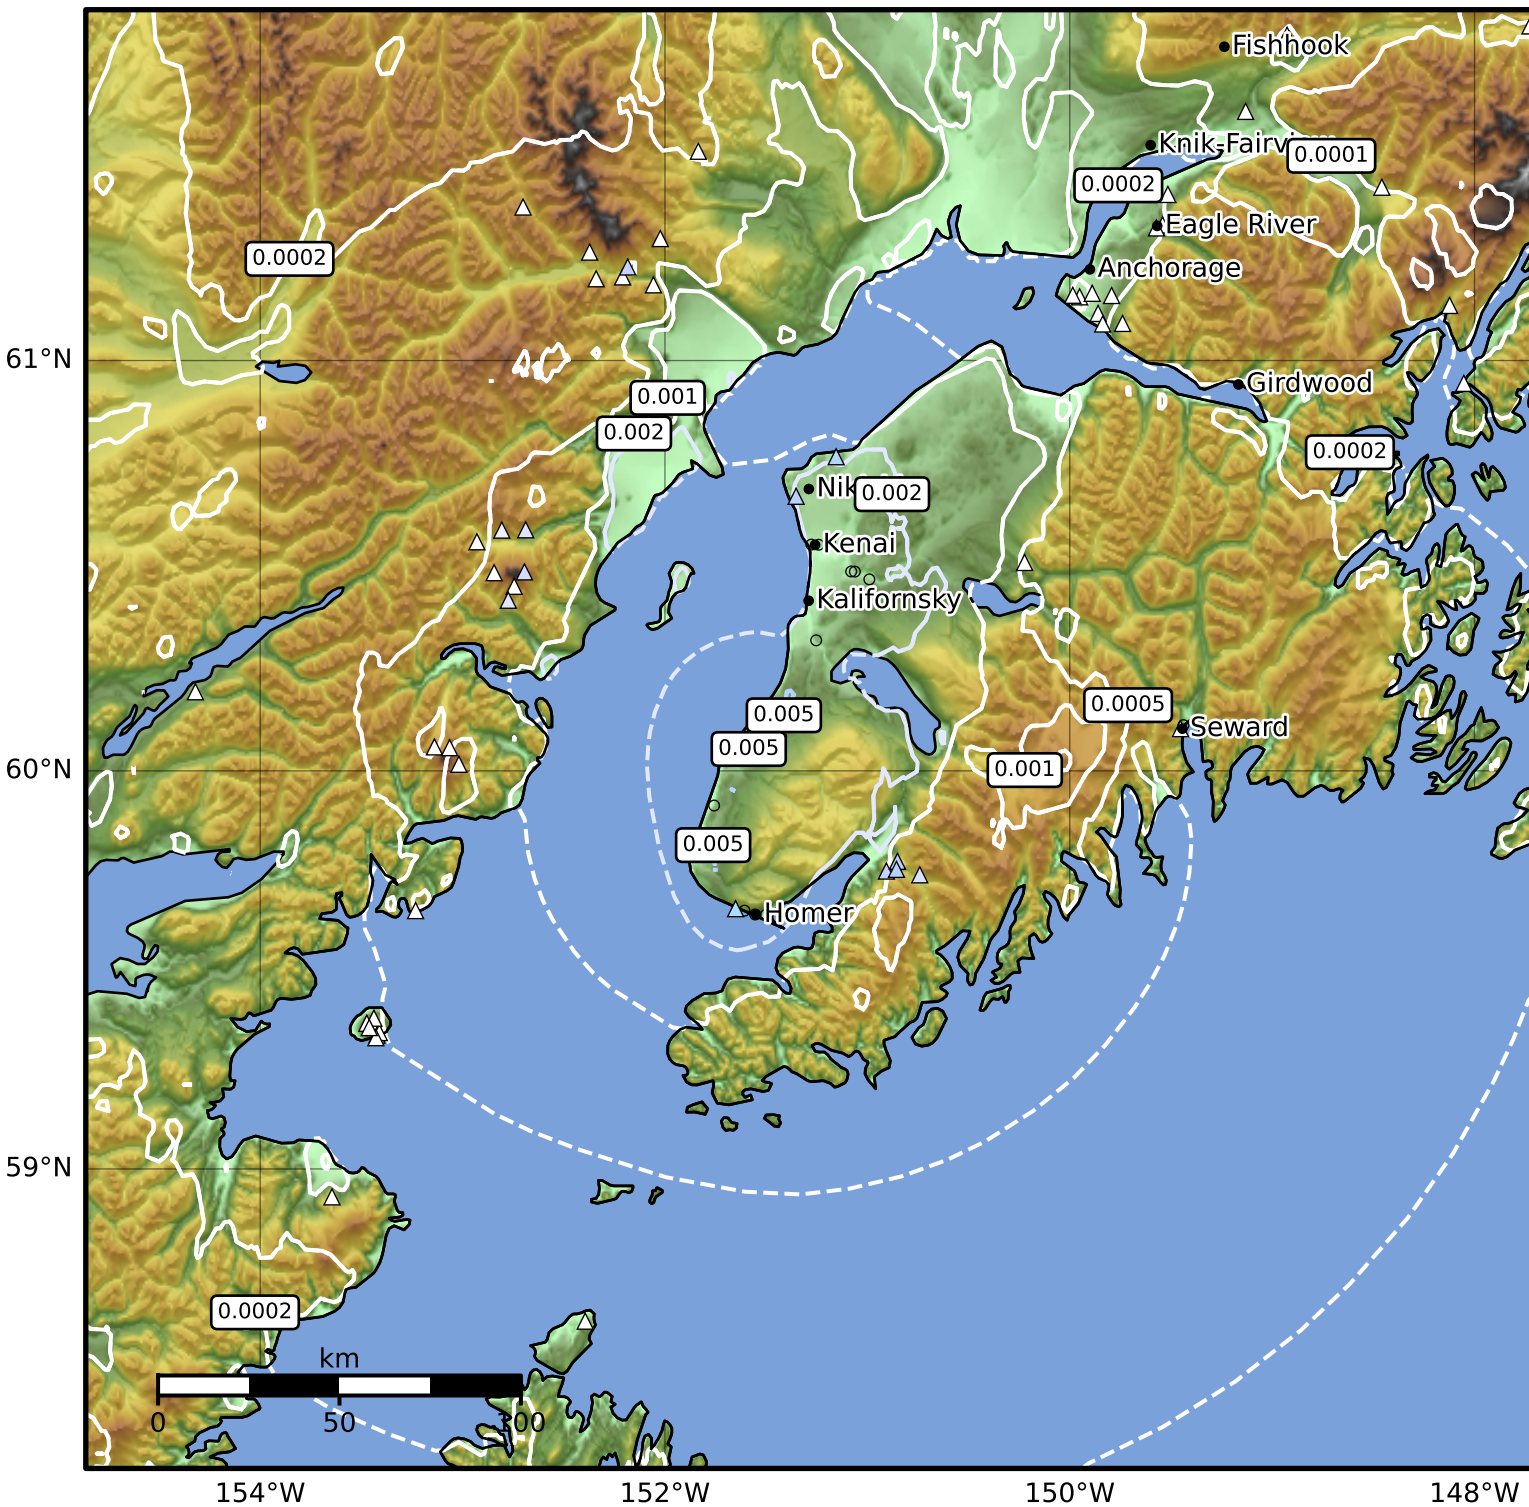

3.0 Second Peak Spectral Acceleration Map Alaska Earthquake Center
 ShakeMap: 26 km (16 miles) SSW of Coho
 Apr 25, 2026 12:36:37 UTC M3.7 N60.07 W151.50 Depth: 50.5km ID:a2026icfwif

SA(3.0) (%g) 0.1 0.2 0.5 1 2 5 10 20 50

Scale based on Worden et al. (2012)

Version 4: Processed 2026-04-25T12:48:58Z

△ Seismic Instrument ○ Reported Intensity

★ Epicenter