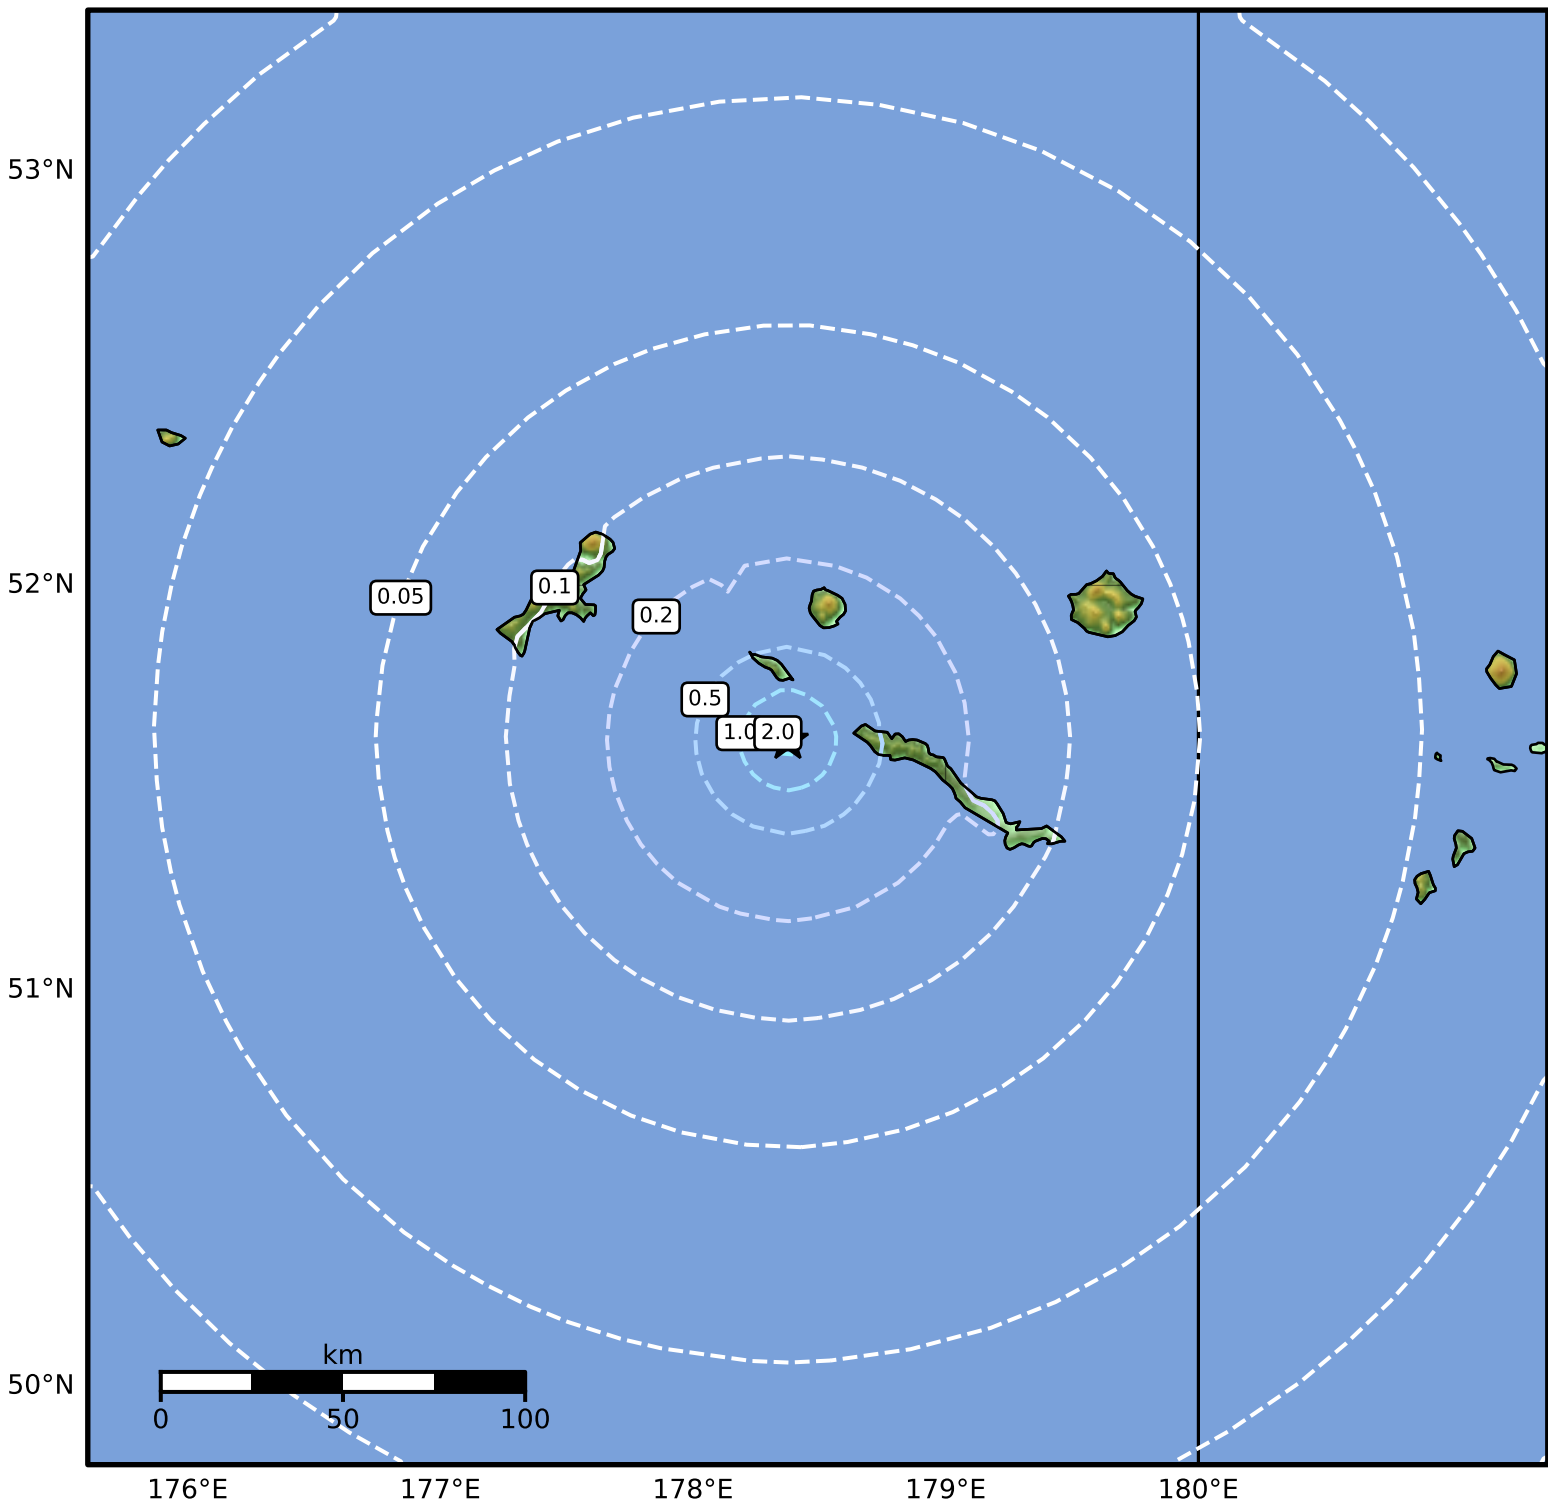

0.3 Second Peak Spectral Acceleration Map Alaska Earthquake Center
 ShakeMap: 347 km (216 miles) W of Adak
 Apr 25, 2026 16:47:06 UTC M3.9 N51.62 E178.38 Depth: 10.7km ID:a2026icoeer

SA(0.3) (%g)	0.1	0.2	0.5	1	2	5	10	20	50	100	200
--------------	-----	-----	-----	---	---	---	----	----	----	-----	-----

Scale based on Worden et al. (2012)

Version 1: Processed 2026-04-25T16:49:24Z

△ Seismic Instrument ○ Reported Intensity

★ Epicenter