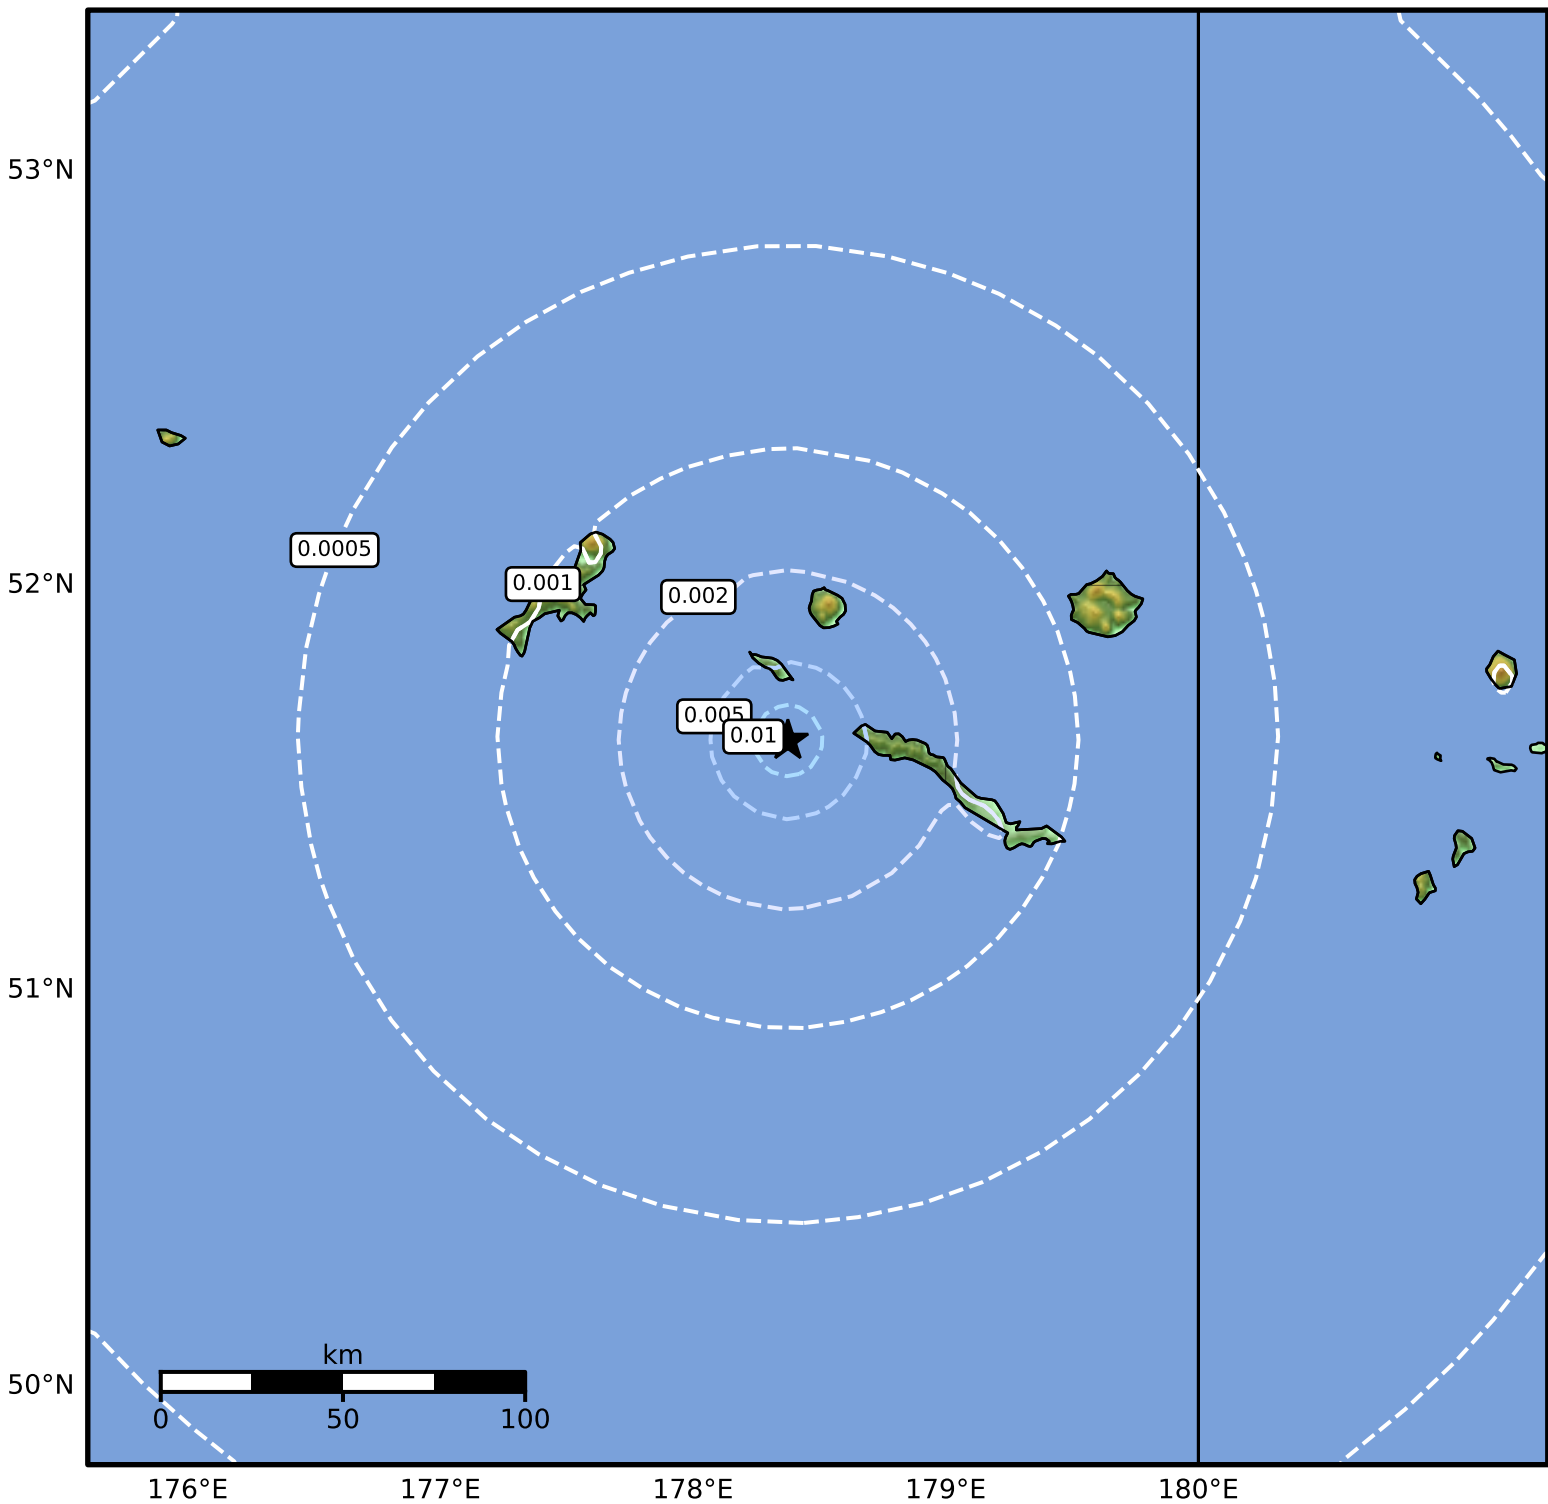

3.0 Second Peak Spectral Acceleration Map Alaska Earthquake Center
 ShakeMap: 347 km (216 miles) W of Adak
 Apr 25, 2026 16:47:06 UTC M3.9 N51.62 E178.38 Depth: 10.7km ID:a2026icoeer

Scale based on Worden et al. (2012)

Version 1: Processed 2026-04-25T16:49:24Z

△ Seismic Instrument ○ Reported Intensity

★ Epicenter