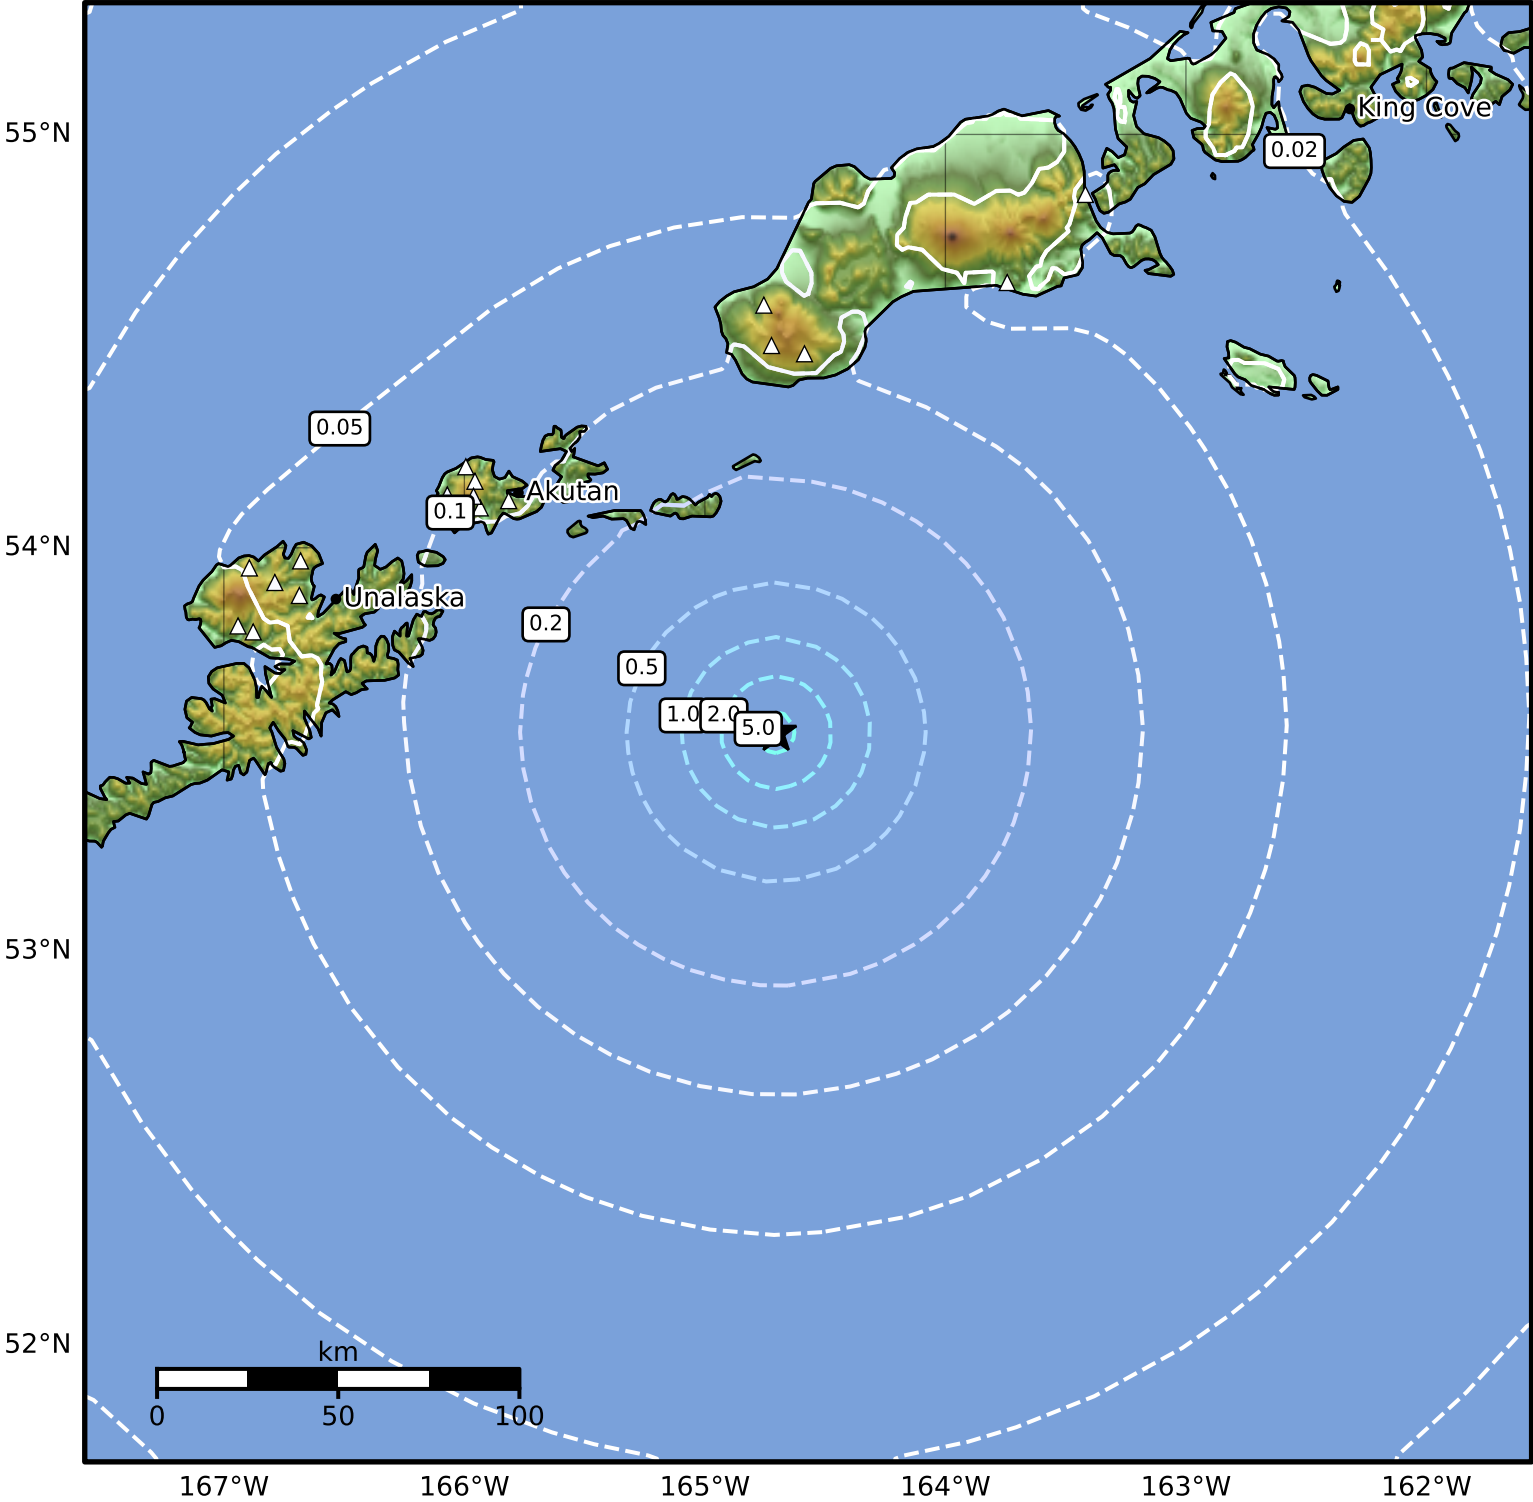

0.3 Second Peak Spectral Acceleration Map Alaska Earthquake Center
 ShakeMap: 99 km (61 miles) SE of Akutan
 Apr 26, 2026 03:31:09 UTC M4.0 N53.54 W164.70 Depth: 5.0km ID:a2026idjmtc

SA(0.3) (%g)	0.1	0.2	0.5	1	2	5	10	20	50	100	200
---------------------	------------	------------	------------	----------	----------	----------	-----------	-----------	-----------	------------	------------

Scale based on Worden et al. (2012)

Version 1: Processed 2026-04-26T03:36:55Z

△ Seismic Instrument ○ Reported Intensity

★ Epicenter