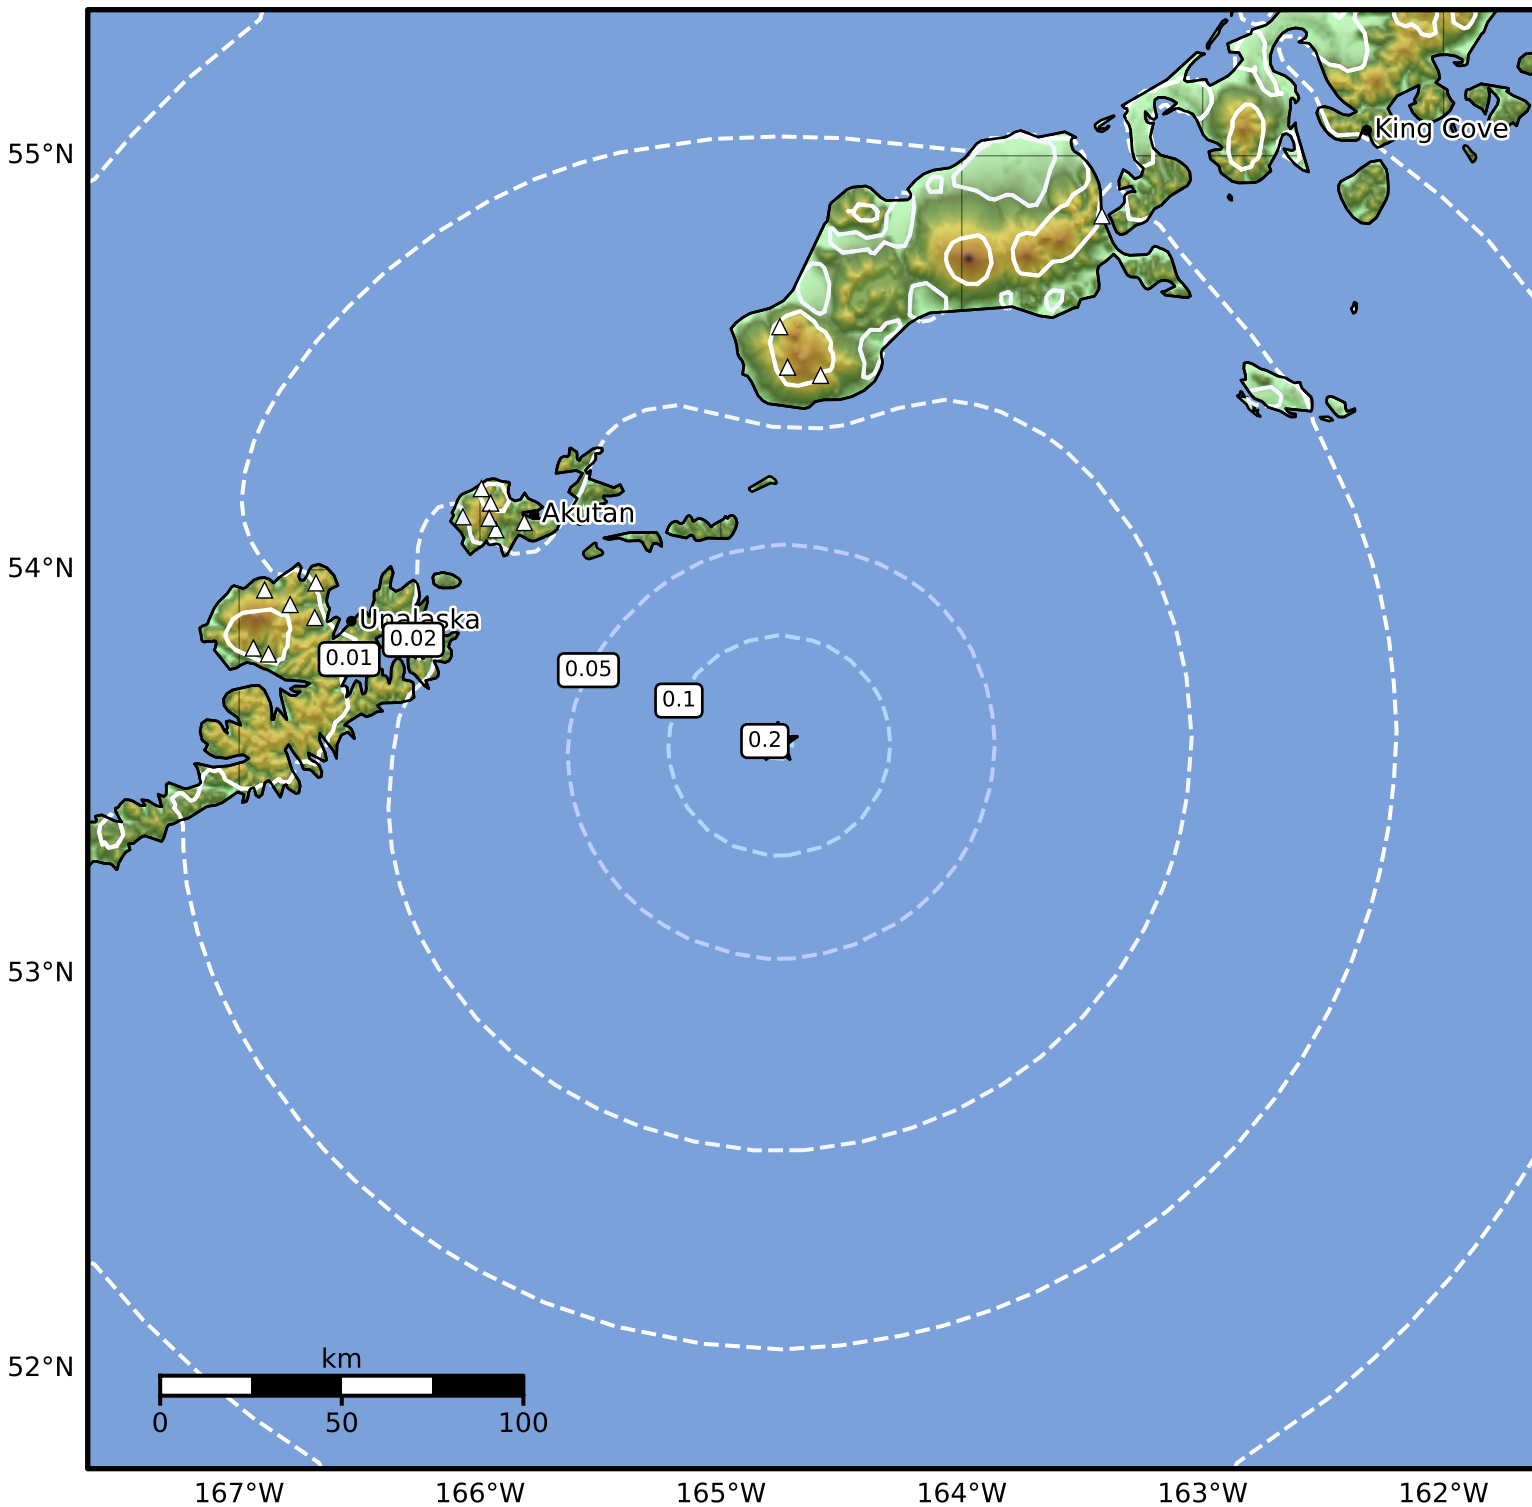

1.0 Second Peak Spectral Acceleration Map Alaska Earthquake Center
 ShakeMap: 94 km (58 miles) SE of Akutan
 Apr 26, 2026 03:31:11 UTC M3.9 N53.57 W164.76 Depth: 21.4km ID:a2026idjmtc

SA(1.0) (%g)	0.1	0.2	0.5	1	2	5	10	20	50	100	200
--------------	-----	-----	-----	---	---	---	----	----	----	-----	-----

Scale based on Worden et al. (2012)

Version 2: Processed 2026-04-26T05:49:28Z

△ Seismic Instrument ○ Reported Intensity

★ Epicenter