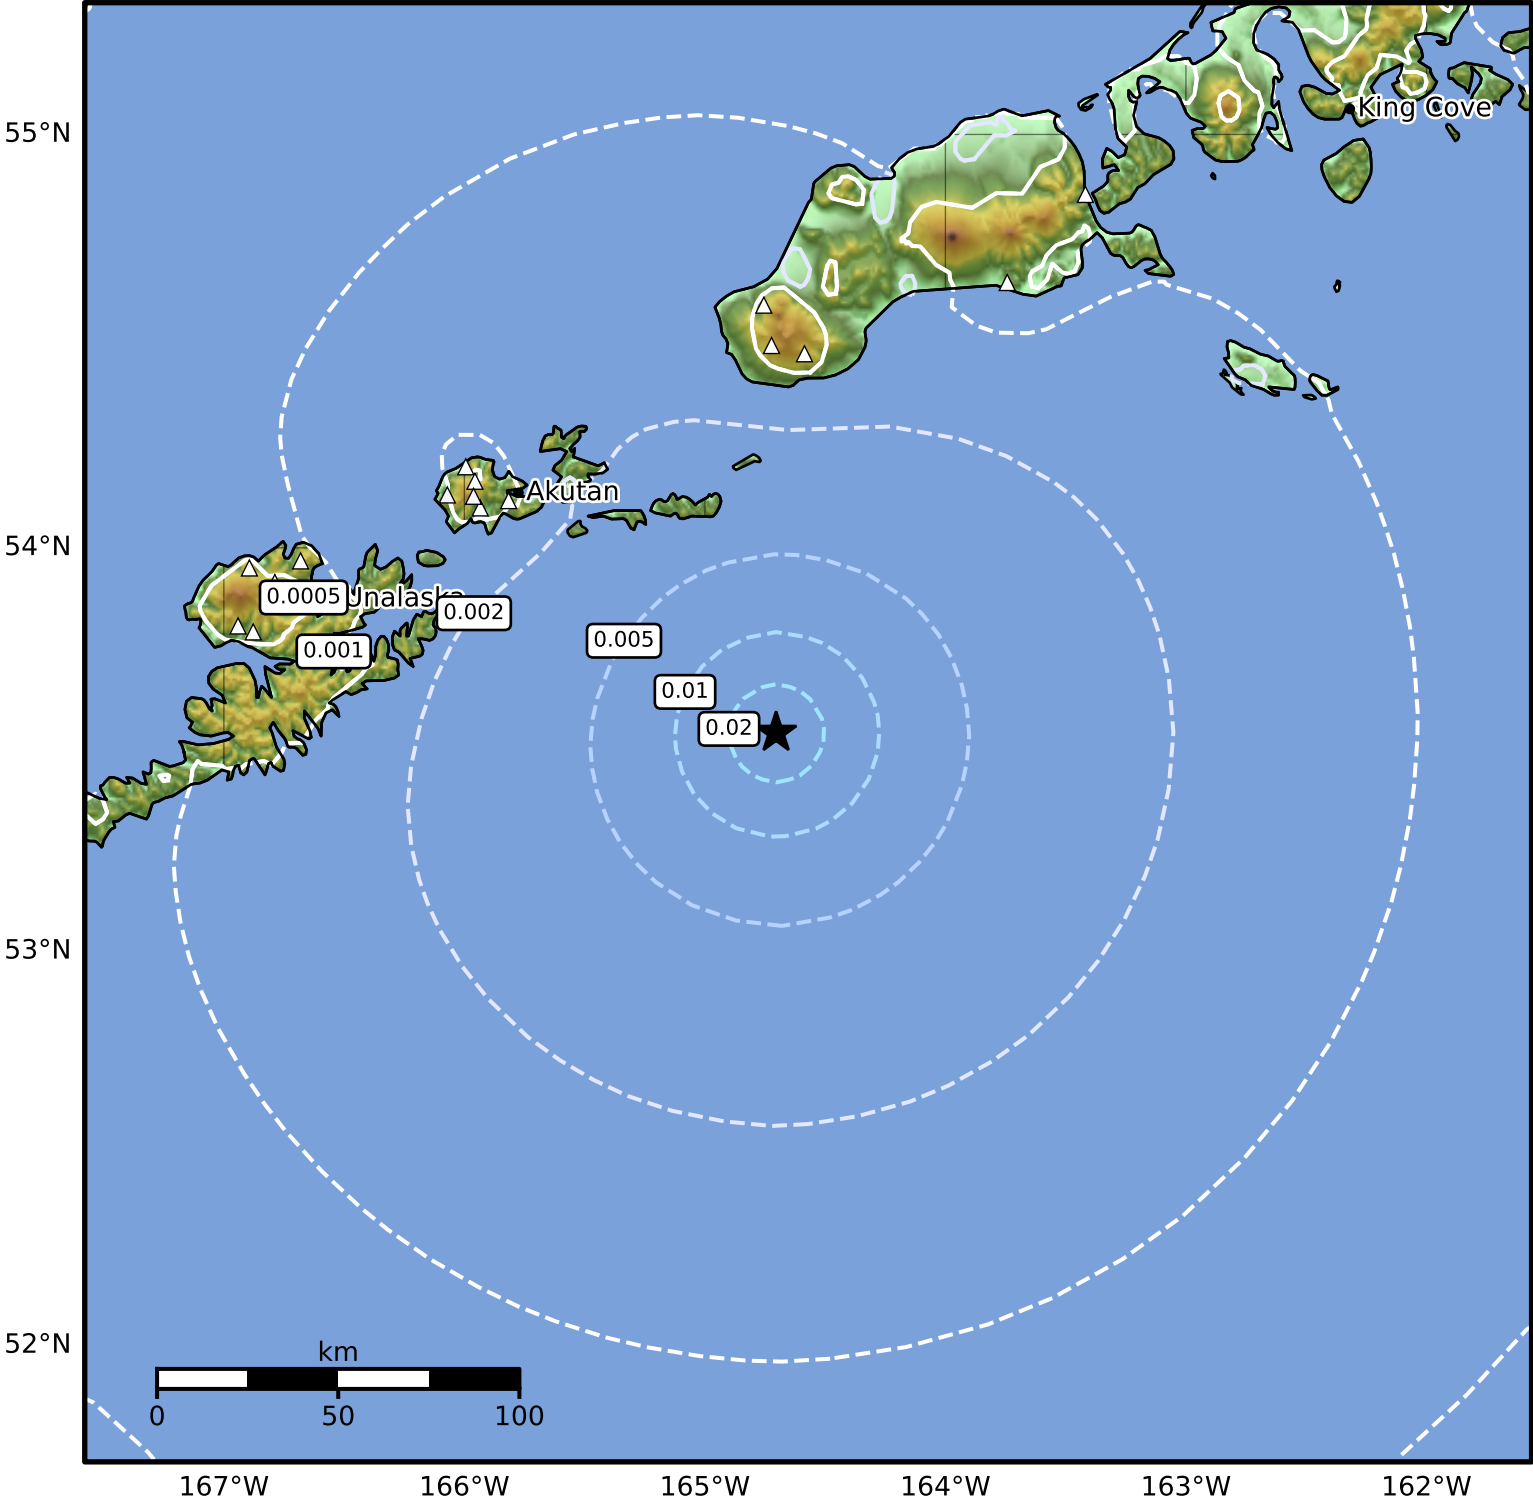

3.0 Second Peak Spectral Acceleration Map Alaska Earthquake Center  
 ShakeMap: 99 km (61 miles) SE of Akutan  
 Apr 26, 2026 03:31:09 UTC M4.0 N53.54 W164.70 Depth: 5.0km ID:a2026idjmte

SA(3.0) (%g)	0.1	0.2	0.5	1	2	5	10	20	50
--------------	-----	-----	-----	---	---	---	----	----	----

Scale based on Worden et al. (2012)

Version 1: Processed 2026-04-26T03:36:55Z

△ Seismic Instrument    ○ Reported Intensity

★ Epicenter