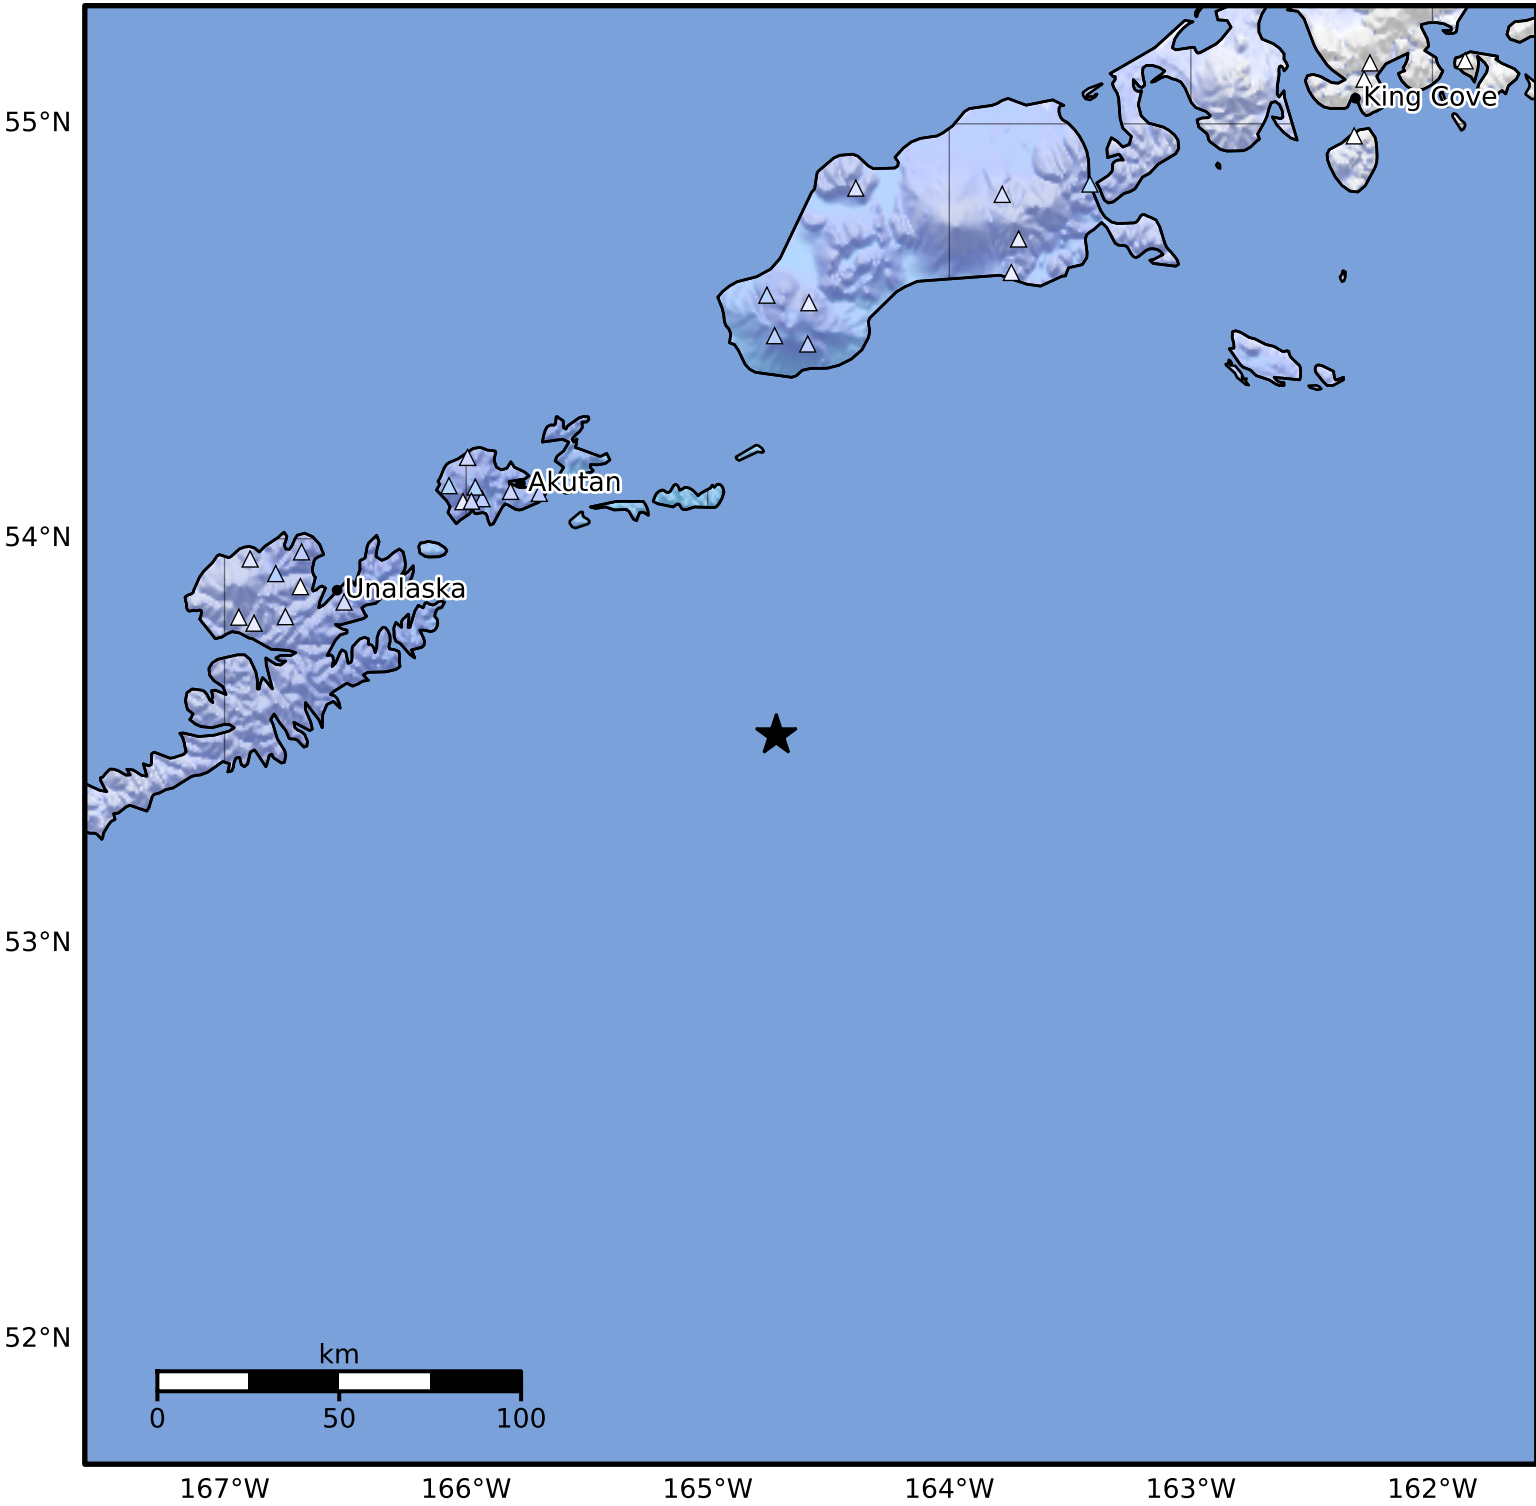

Macroseismic Intensity Map Alaska Earthquake Center
 ShakeMap: 99 km (62 miles) SE of Akutan
 Apr 26, 2026 04:26:54 UTC M4.8 N53.52 W164.72 Depth: 5.0km ID:a2026idljpm

SHAKING	Not felt	Weak	Light	Moderate	Strong	Very strong	Severe	Violent	Extreme
DAMAGE	None	None	None	Very light	Light	Moderate	Moderate/heavy	Heavy	Very heavy
PGA(%g)	<0.0464	0.297	2.76	6.2	11.5	21.5	40.1	74.7	>139
PGV(cm/s)	<0.0215	0.135	1.41	4.65	9.64	20	41.4	85.8	>178
INTENSITY	I	II-III	IV	V	VI	VII	VIII	IX	X+

Scale based on Worden et al. (2012) Version 1: Processed 2026-04-26T04:30:35Z
 Δ Seismic Instrument ○ Reported Intensity ★ Epicenter