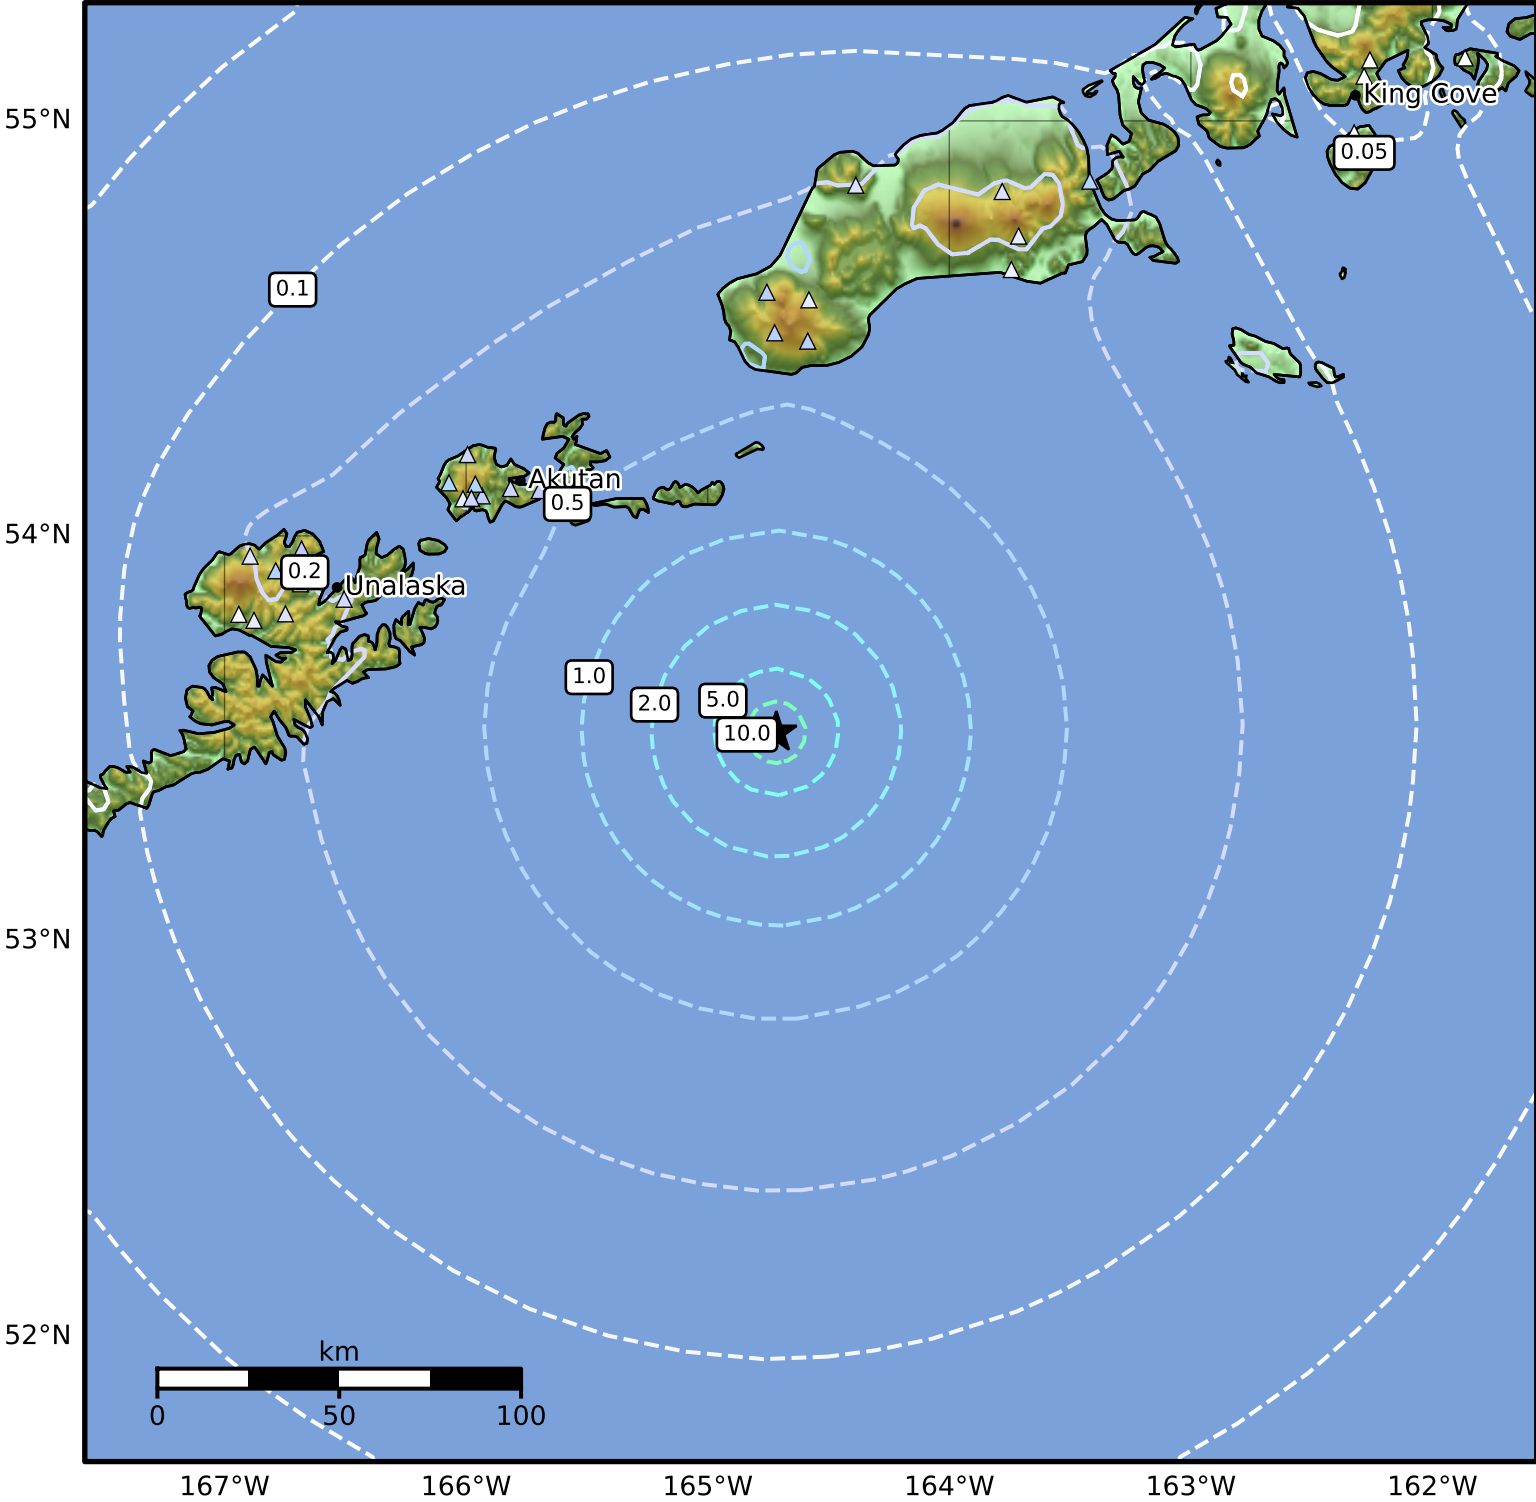

0.3 Second Peak Spectral Acceleration Map Alaska Earthquake Center  
 ShakeMap: 99 km (62 miles) SE of Akutan  
 Apr 26, 2026 04:26:54 UTC M4.8 N53.52 W164.72 Depth: 5.0km ID:a2026idljpm

SA(0.3) (%g)	0.1	0.2	0.5	1	2	5	10	20	50	100	200
--------------	-----	-----	-----	---	---	---	----	----	----	-----	-----

Scale based on Worden et al. (2012)

Version 1: Processed 2026-04-26T04:30:35Z

△ Seismic Instrument ○ Reported Intensity

★ Epicenter