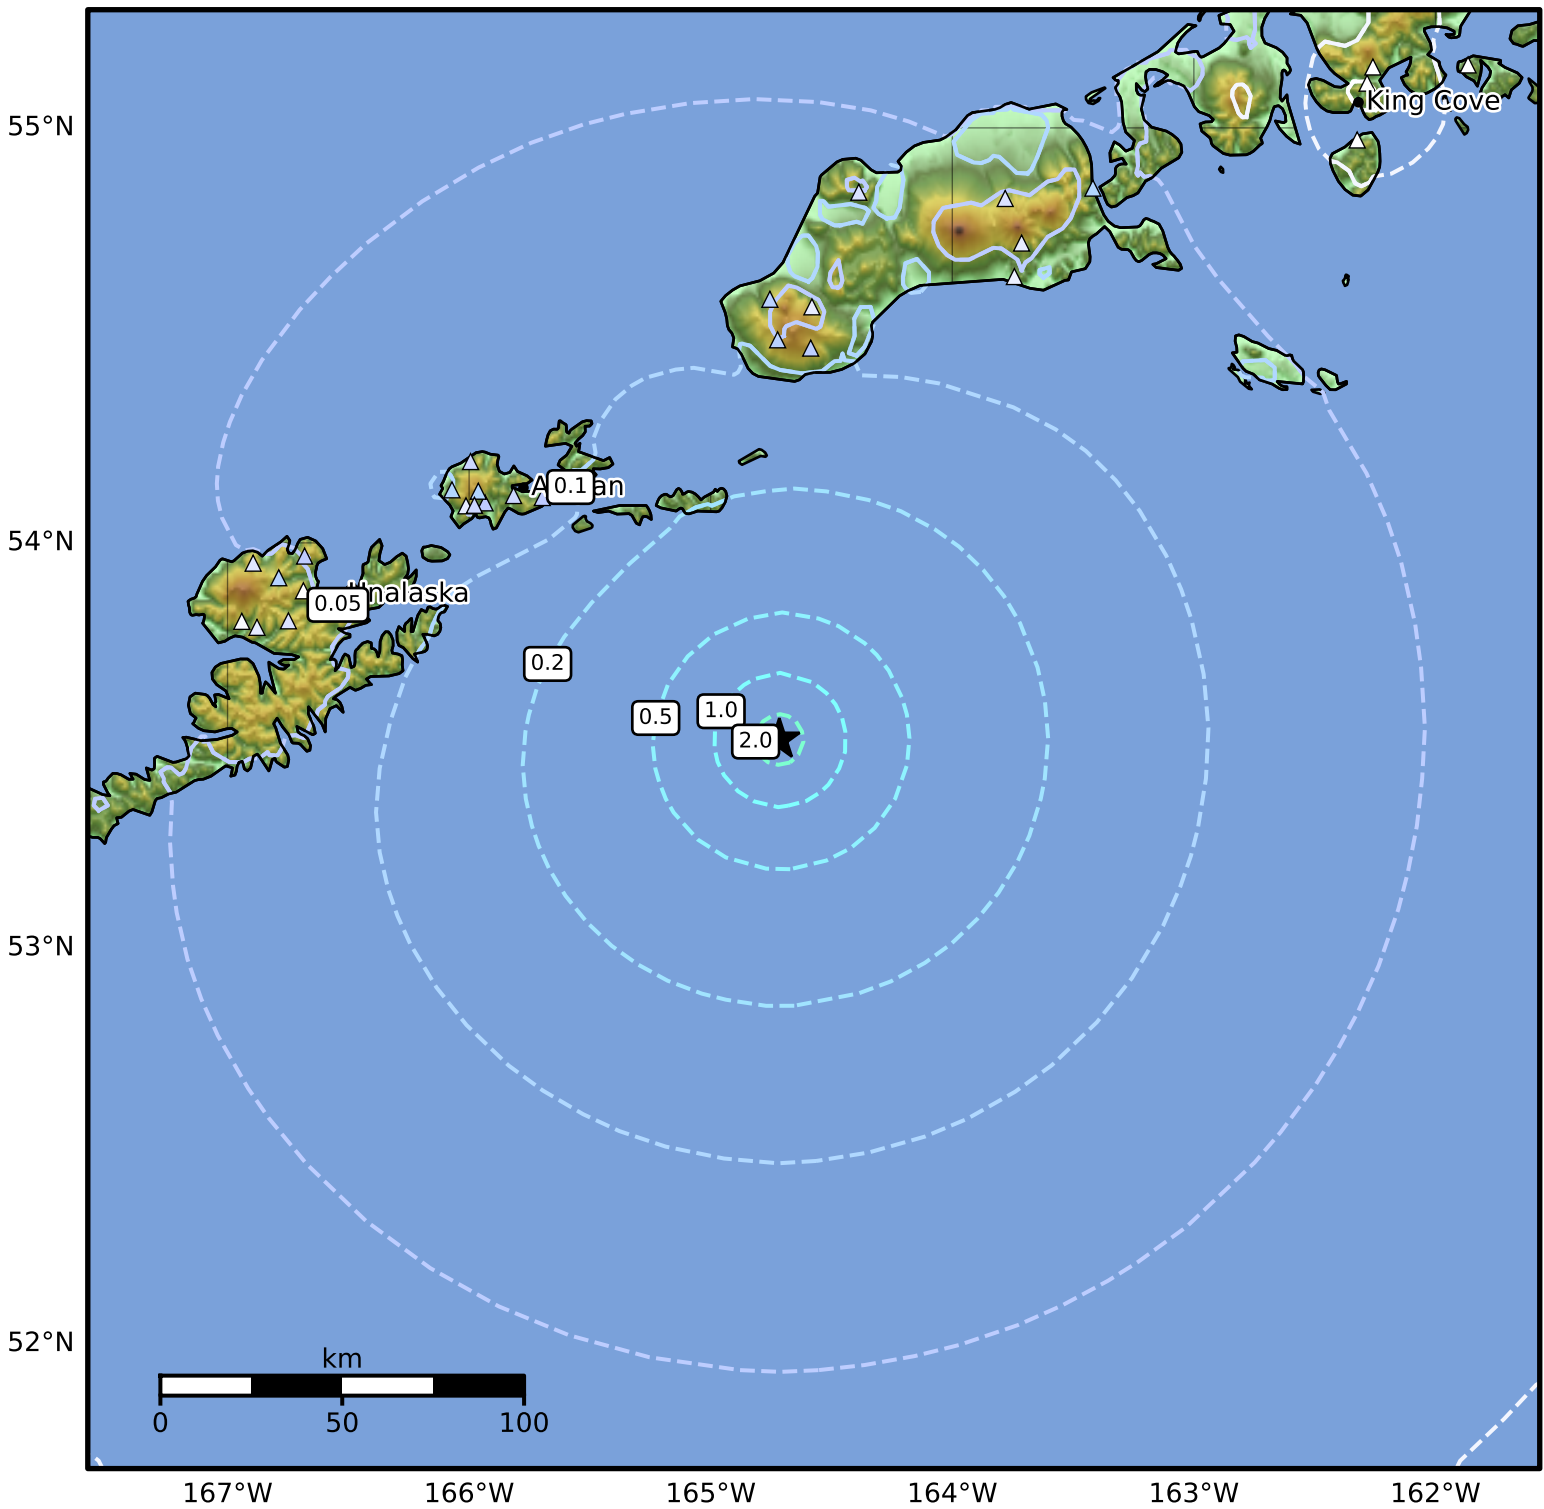

1.0 Second Peak Spectral Acceleration Map Alaska Earthquake Center
 ShakeMap: 99 km (62 miles) SE of Akutan
 Apr 26, 2026 04:26:54 UTC M4.8 N53.52 W164.72 Depth: 5.0km ID:a2026idljpm

SA(1.0) (%g)	0.1	0.2	0.5	1	2	5	10	20	50	100	200
--------------	-----	-----	-----	---	---	---	----	----	----	-----	-----

Scale based on Worden et al. (2012)

Version 1: Processed 2026-04-26T04:30:35Z

△ Seismic Instrument ○ Reported Intensity

★ Epicenter